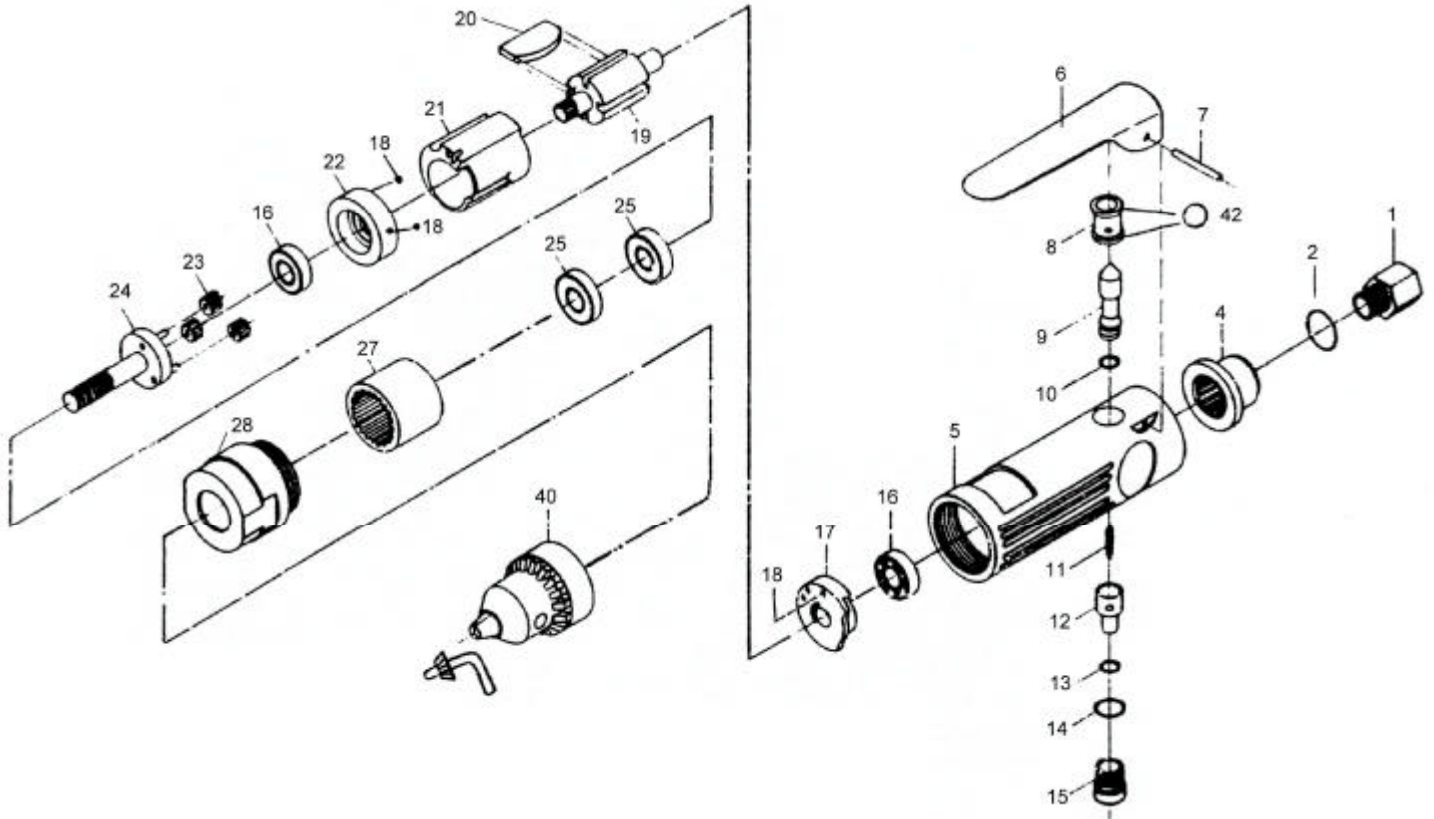

吉生 **GISON**

GP-330 3/8" Low Speed Air Drill

PARTS LIST

✿ :Consuming Part

No.	Part No.	Description	Qty.	No.	Part No.	Description	Qty.
1	330001	Inlet Bushing	1	16	330016	Ball Bearing	2
✿ 2	330002	O-Ring	1	17	330017	Rear End Plate	1
4	330004	Exhaust Housing	1	18	330018	Ball	3
5	330005	Motor Housing	1	19	330019	Rotor	1
6	330006	Throttle Lever	1	✿ 20	330020	Rotor Blade	4
7	330007	Throttle Lever Pin	1	21	330021	Cylinder	1
8	330008	Valve	1	22	330022	Front End Plate	1
9	330009	Throttle Valve	1	23	330023	Idler Gear	3
✿ 10	330010	O-Ring	1	24	330024	Idler Gear Plate	1
11	330011	Spring	1	25	330025	Ball Bearing	2
12	330012	Air Regulator	1	27	330027	Ring Gear	1
✿ 13	330013	O-Ring	1	28	330028	Gear Cap	1
✿ 14	330014	O-Ring	1	40	840095	3/8" Chuck & Key	1
15	330015	Valve Screw	1	✿ 42	330042	O-Ring	2