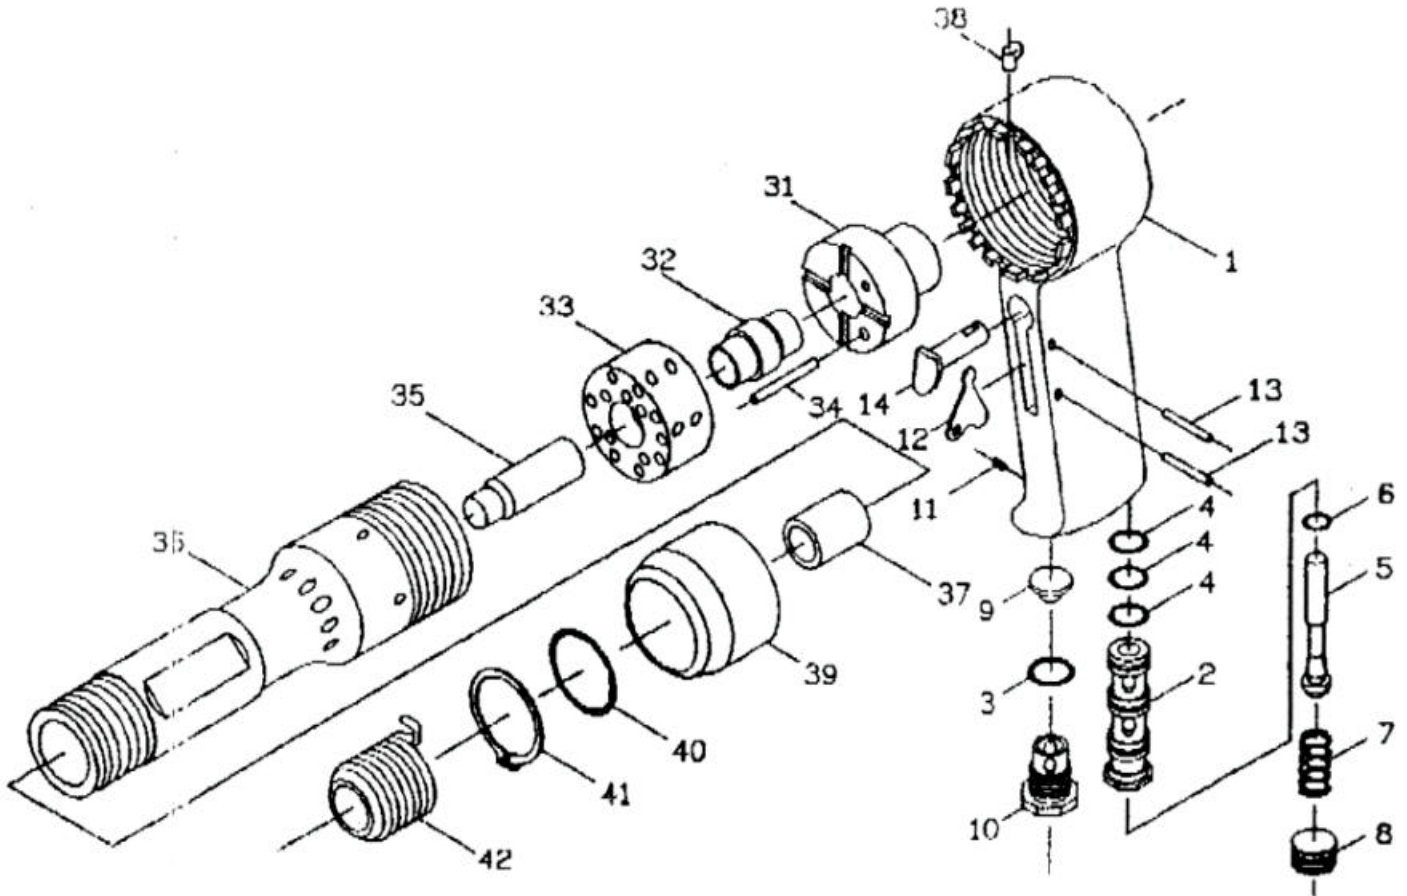

## GP-132P/133P/134P Air Riveting Hammer

### PARTS LIST

✳ :Consuming Part

Item No.	Part No.	Description	Qty.	Item No.	Part No.	Description	Qty.
01	132P01	Handle-Aluminum	1	31	132P31	Valve Seat	1
02	132P02	Throttle Valve Tube	1	32	132P32	Valve	1
03	132P03	O-Ring	1	33	132P33	Valve Box	1
04	132P04	O-Ring	3	34	132P34	Dowel Pin-Valve Box	1
05	132P05	Valve Stem	1	35	132P35	Piston	1
06	132P06	O-Ring	1	36	132P36	Cylinder-Incl. #37 (GP-132P)	1
07	132P07	Throttle Valve Spring	1		133P36	Cylinder-Incl. #37 (GP-133P)	
08	132P08	Throttle Valve Plug	1		134P36	Cylinder-Incl. #37 (GP-134P)	
09	132P09	Valve Gate	1	37	132P37	Round Bushing	1
10	132P16	Air Inlet Bushing	1	38	132P38	Lock Pin-Cylinder & Handle	1
11	132P11	Set Screw	1	39	132P39	Exhaust Deflector	1
12	132P12	Throttle Lever Link	1	40	132P40	O-Ring, Cylinder	1
13	132P13	Throttle Lever Pin	2	41	132P41	Retaining Ring	1
14	132P14	Throttle Push Button	1	42	132P42	Bee-Hive Retaining Spring	1
14-1	132P14-1	Handle Ass'y (Inc. #1-#14)	1				