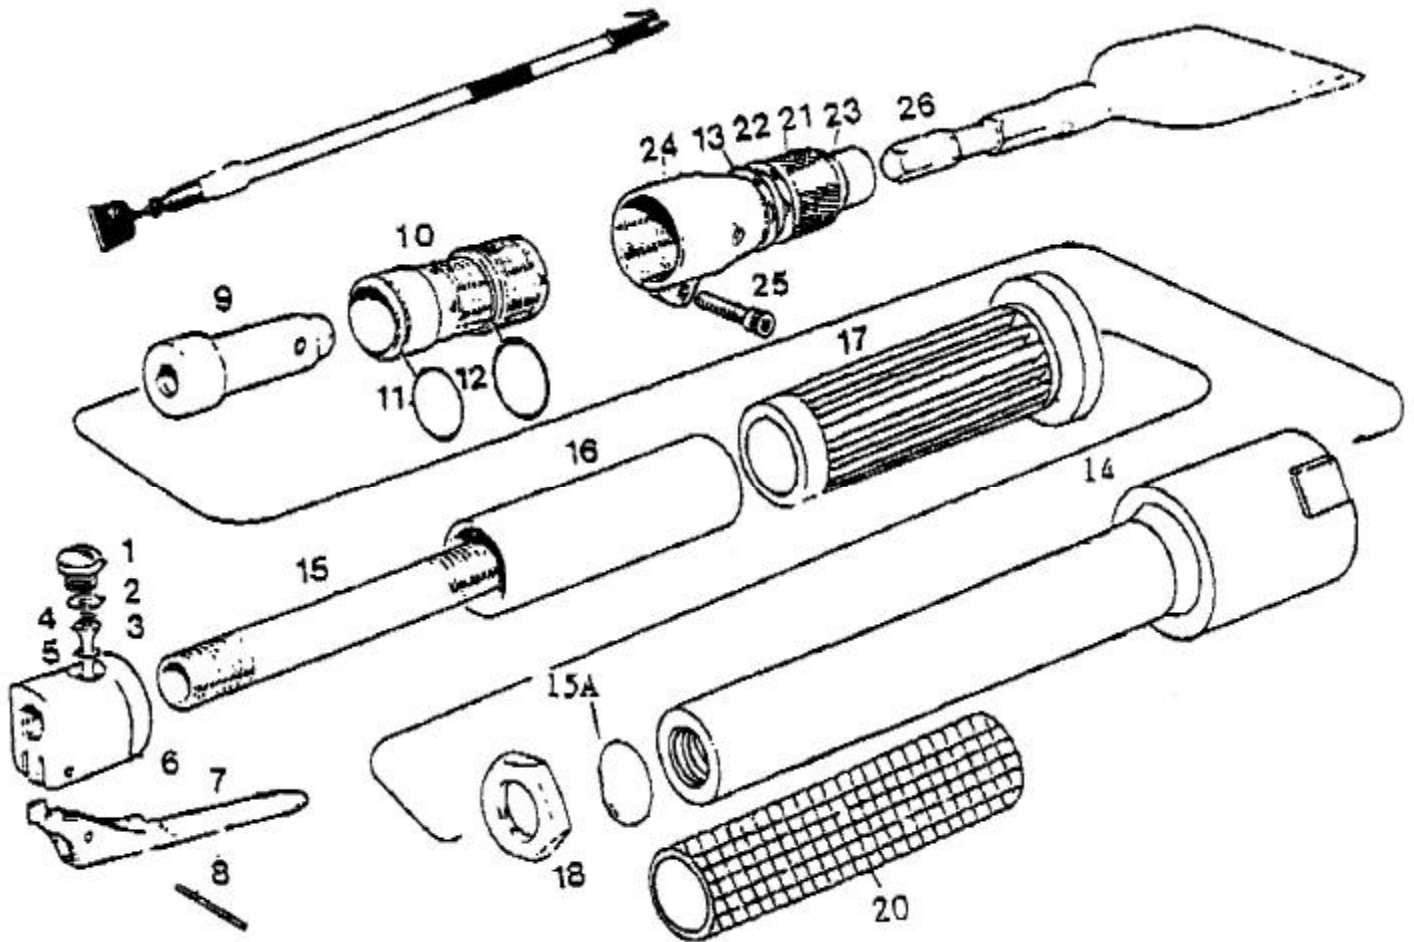

吉生 **GISON**

**GP-130LR4 Long Reach Scalper**

## PARTS LIST

✳ :Consuming Part

Item No.	Part No.	Description	Qty.	Item No.	Part No.	Description	Qty.
1	130LR401	Valve Cap	1	14	130LR414	Cover Assembly	1
2	130LR402	'O' Ring-Valve Cap	1	15	130LR415	Centre Tube	1
3	130LR403	Valve Spring	1	16	130LR416	Handle Tube	1
4	130LR404	Valve Stem	1	17	130LR417	Rubber Handle Grip	1
5	130LR405	'O' Ring-Valve Seat	1	18	130LR418	Locknut	1
6	130LR406	Valve Body	1	19	130LR419	O-Ring (P14 x 2.4)	1
7	130LR407	Throttle Lever	1	20	130LR420	Rubber Handle Grip	1
8	130LR408	Roll Pin	1	21	130LR421	Chisel Cover	1
9	130LR409	Piston	1	22	130LR422	Ball (5/16)	1
10	130LR410	Cylinder	1	23	130LR423	Snap Ring	1
11	130LR411	O-Ring	1	24	130LR424	Chisel Holder Assembly	1
12	130LR412	O-Ring	1	25	130LR425	Cap Head Screw	1
13	130LR413	Spring	1	26	130LR426	Chisel	1