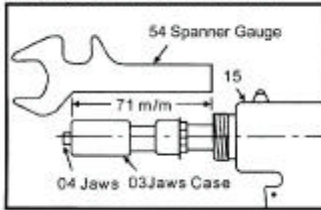

ADJUSTING LENGTH

PARTS LIST

★ : Optional Accessories

Item No.	Part No.	Description	Qty.	Item No.	Part No.	Description	Qty.
1A	102001A	Nosepiece 4.8 mm (3/16")	1	32	102032	O-Ring (P12)	2
1B	102001B	Nosepiece 4.0 mm (5/32")	1	33	102033	Lock Nut	1
1C	102001C	Nosepiece 3.2 mm (1/8")	1	34	102034	O-Ring (G70)	1
1D	102001D	Nosepiece 2.4 mm (3/32")	1	35	102035	Cylinder Cap	1
02	102002	Nose Housing (87L)	1	36	102036	Trigger Rod	1
★ 02L	102002L	Long Nose Housing (162L)	1	37	102037	Trigger Lever	1
03	102003	Jaws Case Ahead	1	38	102038	Valve Tube	1
04	102004	Jaws "M" (5x10)	2	39	102039	Air Cylinder	1
05	102005	Jaw Pusher	1	40	102040	Frame Lock Nut	1
06	102006	Jaw Case Spring	1	41	102041	Nipple Screw	1
07	102007	Jaw Case Back Part	1	42	102042	End Plug	1
★ 07L	102007L	Long Jaw Case Back Part	1	43	102043	Rubber Cushion	1
08	102008	Jaw Case Lock Nut	1	44	102044	Jaw Case O-Ring (S10)	1
09	102009	Valve Pusher	1	45	102045	Washer Ring (AW7/16")	1
10	102010	E-Ring (E6)	2	46	102046	Return Spring (Big)	1
11	102011	Back Up Ring (P12)	1	47	102047	Frame Cap Ring (S26)	1
12	102012	O-Ring (P12)	2	48	102048	Safety Cap Nut	1
13	102013	Air Blow Plug	1	49	102049	M8 Bolt Plug	1
14	102014	Packing Seal	1	50	102050	Pin (3 ×20)	1
15	102015	Frame	1	51	102051	Lever Pin (3 ×20)	1
16	102016	Collar For Valve Tube	1	52	102052	Lock Screw	1
17	102017	Oil Piston	1	53	102053	Trigger (Long)	1
18	102018	O-Ring (P22A)	1	54	102054	Spanner Gauge	1
19	102019	Back Up Ring (P22A)	1	55	102055	Spanner	1
20	102020	Return Spring (Small)	1	56	102056	Back-Up Ring (P12)	1
21	102021	Frame Cap	1	57	102057	Hex. Wrench	1
22	102022	Safety Cap	1	58	102058	Trigger Pin (3 ×8)	2
23	102023	Hanger Clip	1	59	102059	O-Ring (P12)	1
24	102024	Air Valve Seal	1	60	102060	Seal	1
25	102025	O-Ring (P10A)	1	61	102061	Pusher Spring	1
26	102026	Valve Seal	1	62	102062	E-Ring (E6)	1
27	102027	O-Ring (4.4 ×2.62)	1	★ 63~67	102063~67	Universal Joint	1
28	102028	Valve Collar Washer	2	★ 68	102068	Air Hose Jonit (5/16")	1
29	102029	Air Piston Rod	1	★ 69	102069	Air Hose Joint Nut (1/4")	1
30	102030	O-Ring (P60)	1	★ 70	102070	Outer Thread Joint (PM20)	1
31	102031	Air Piston	1	71	102F71	Foot Pedal	1