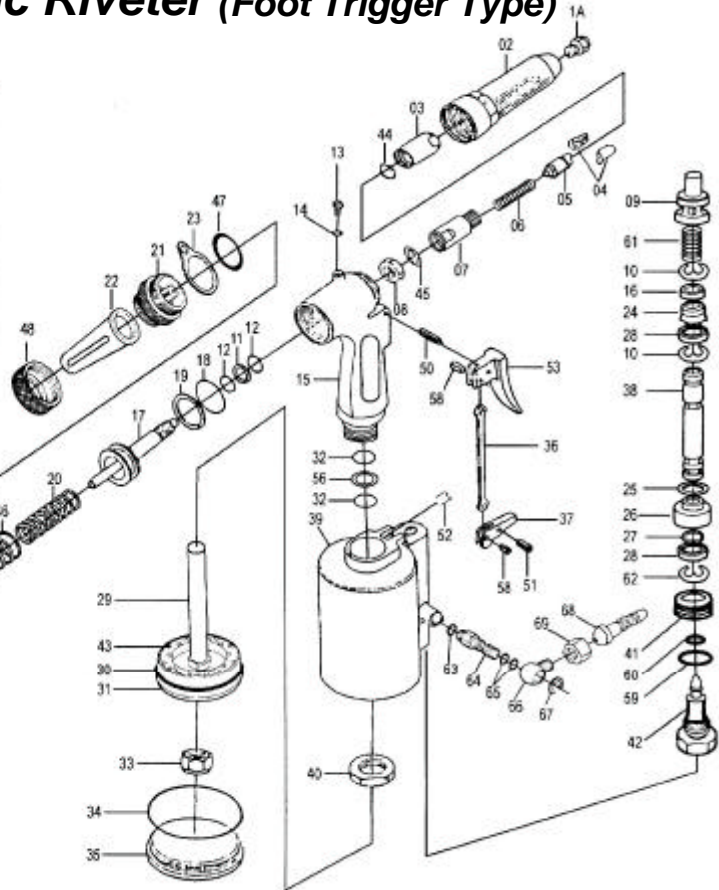

ADJUSTING LENGTH

PARTS LIST

★ : Optional Accessories

Item No.	Part No.	Description	Qty.	Item No.	Part No.	Description	Qty.
1A	102001A	Nosepiece 4.8 mm (3/16")	1	32	102032	O-Ring (P12)	2
1B	102001B	Nosepiece 4.0 mm (5/32")	1	33	102033	Lock Nut	1
1C	102001C	Nosepiece 3.2 mm (1/8")	1	34	102034	O-Ring (G70)	1
1D	102001D	Nosepiece 2.4 mm (3/32")	1	35	102035	Cylinder Cap	1
02	102002	Nose Housing (87L)	1	36	102036	Trigger Rod	1
★ 02L	102002L	Long Nose Housing (162L)	1	37	102037	Trigger Lever	1
03	102003	Jaws Case Ahead	1	38	102038	Valve Tube	1
04	102004	Jaws "M" (5x10)	2	39	102039	Air Cylinder	1
05	102005	Jaw Pusher	1	40	102040	Frame Lock Nut	1
06	102006	Jaw Case Spring	1	41	102041	Nipple Screw	1
07	102007	Jaw Case Back Part	1	42	102042	End Plug	1
★ 07L	102007L	Long Jaw Case Back Part	1	43	102043	Rubber Cushion	1
08	102008	Jaw Case Lock Nut	1	44	102044	Jaw Case O-Ring (S10)	1
09	102009	Valve Pusher	1	45	102045	Washer Ring (AW7/16")	1
10	102010	E-Ring (E6)	2	46	102046	Return Spring (Big)	1
11	102011	Back Up Ring (P12)	1	47	102047	Frame Cap Ring (S26)	1
12	102012	O-Ring (P12)	2	48	102048	Safety Cap Nut	1
13	102013	Air Blow Plug	1	49	102049	M8 Bolt Plug	1
14	102014	Packing Seal	1	50	102050	Pin (3 ×20)	1
15	102015	Frame	1	51	102051	Lever Pin (3 ×20)	1
16	102016	Collar For Valve Tube	1	52	102052	Lock Screw	1
17	102017	Oil Piston	1	53	102053	Trigger (Long)	1
18	102018	O-Ring (P22A)	1	54	102054	Spanner Gauge	1
19	102019	Back Up Ring (P22A)	1	55	102055	Spanner	1
20	102020	Return Spring (Small)	1	56	102056	Back-Up Ring (P12)	1
21	102021	Frame Cap	1	57	102057	Hex. Wrench	1
22	102022	Safety Cap	1	58	102058	Trigger Pin (3 ×8)	2
23	102023	Hanger Clip	1	59	102059	O-Ring (P12)	1
24	102024	Air Valve Seal	1	60	102060	Seal	1
25	102025	O-Ring (P10A)	1	61	102061	Pusher Spring	1
26	102026	Valve Seal	1	62	102062	E-Ring (E6)	1
27	102027	O-Ring (4.4 ×2.62)	1	★ 63~67	102063~67	Universal Joint	1
28	102028	Valve Collar Washer	2	★ 68	102068	Air Hose Jonit (5/16")	1
29	102029	Air Piston Rod	1	★ 69	102069	Air Hose Joint Nut (1/4")	1
30	102030	O-Ring (P60)	1	★ 70	102070	Outer Thread Joint (PM20)	1
31	102031	Air Piston	1	71	102F71	Foot Pedal	1