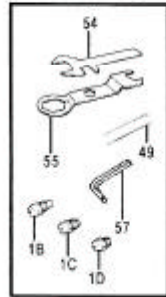

ADJUSTING LENGTH

PARTS LIST

★ : Optional Accessories

Item No.	Part No.	Description	Qty.	Item No.	Part No.	Description	Qty.
1A	102001A	Nosepiece 4.8 mm (3/16")	1	32	102032	O-Ring (P12)	2
1B	102001B	Nosepiece 4.0 mm (5/32")	1	33	102033	Lock Nut	1
1C	102001C	Nosepiece 3.2 mm (1/8")	1	34	102034	O-Ring (G70)	1
1D	102001D	Nosepiece 2.4 mm (3/32")	1	35	102035	Cylinder Cap	1
02	102002	Nose Housing (87L)	1	36	102036	Trigger Rod	1
★ 02L	102002L	Long Nose Housing (162L)	1	37	102037	Trigger Lever	1
03	102003	Jaws Case Ahead	1	38	102038	Valve Tube	1
04	102004	Jaws "M" (5x10)	2	39	102039	Air Cylinder	1
05	102005	Jaw Pusher	1	40	102040	Frame Lock Nut	1
06	102006	Jaw Case Spring	1	41	102041	Nipple Screw	1
07	102007	Jaw Case Back Part	1	42	102042	End Plug	1
★ 07L	102007L	Long Jaw Case Back Part	1	43	102043	Rubber Cushion	1
08	102008	Jaw Case Lock Nut	1	44	102044	Jaw Case O-Ring (S10)	1
09	102009	Valve Pusher	1	45	102045	Washer Ring (AW7/16")	1
10	102010	E-Ring (E6)	2	46	102046	Return Spring (Big)	1
11	102011	Back Up Ring (P12)	1	47	102047	Frame Cap Ring (S26)	1
12	102012	O-Ring (P12)	2	48	102048	Safety Cap Nut	1
13	102013	Air Blow Plug	1	49	102049	M8 Bolt Plug	1
14	102014	Packing Seal	1	50	102050	Pin (3 ×20)	1
15	102015	Frame	1	51	102051	Lever Pin (3 ×20)	1
16	102016	Collar For Valve Tube	1	52	102052	Lock Screw	1
17	102017	Oil Piston	1	53	102053	Trigger (Long)	1
18	102018	O-Ring (P22A)	1	54	102054	Spanner Gauge	1
19	102019	Back Up Ring (P22A)	1	55	102055	Spanner	1
20	102020	Return Spring (Small)	1	56	102056	Back-Up Ring (P12)	1
21	102021	Frame Cap	1	57	102057	Hex. Wrench	1
22	102022	Safety Cap	1	58	102058	Trigger Pin (3 ×8)	2
23	102023	Hanger Clip	1	59	102059	O-Ring (P12)	1
24	102024	Air Valve Seal	1	60	102060	Seal	1
25	102025	O-Ring (P10A)	1	61	102061	Pusher Spring	1
26	102026	Valve Seal	1	62	102062	E-Ring (E6)	1
27	102027	O-Ring (4.4 ×2.62)	1	★ 63~67	102063~67	Universal Joint	1
28	102028	Valve Collar Washer	2	★ 68	102068	Air Hose Jonit (5/16")	1
29	102029	Air Piston Rod	1	★ 69	102069	Air Hose Joint Nut (1/4")	1
30	102030	O-Ring (P60)	1	★ 70	102070	Outer Thread Joint (PM20)	1
31	102031	Air Piston	1	71	102F71	Foot Pedal	1