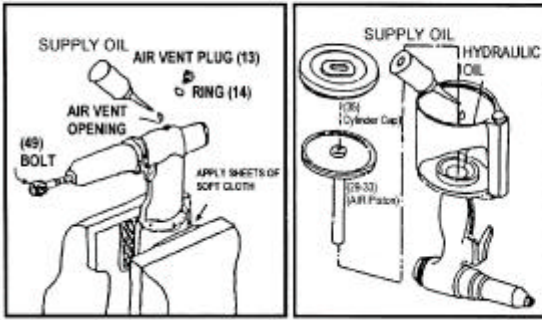

吉生 GISON

GP-102F Air Hydraulic Riveter (Foot Trigger Type)

ADDING OIL METHOD (一) (二)