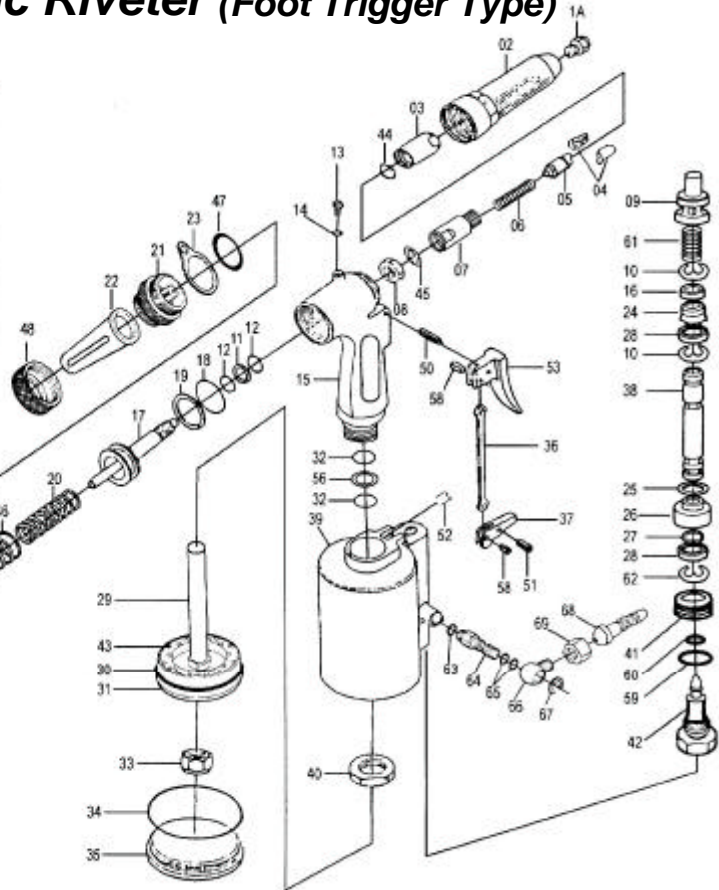

### PARTS LIST

★ : Optional Accessories

Item No.	Part No.	Description	Qty.	Item No.	Part No.	Description	Qty.
1A	102001A	Nosepiece 4.8 mm (3/16")	1	32	102032	O-Ring (P12)	2
1B	102001B	Nosepiece 4.0 mm (5/32")	1	33	102033	Lock Nut	1
1C	102001C	Nosepiece 3.2 mm (1/8")	1	34	102034	O-Ring (G70)	1
1D	102001D	Nosepiece 2.4 mm (3/32")	1	35	102035	Cylinder Cap	1
02	102002	Nose Housing (87L)	1	36	102036	Trigger Rod	1
★ 02L	102002L	Long Nose Housing (162L)	1	37	102037	Trigger Lever	1
03	102003	Jaws Case Ahead	1	38	102038	Valve Tube	1
04	102004	Jaws "M" (5x10)	2	39	102039	Air Cylinder	1
05	102005	Jaw Pusher	1	40	102040	Frame Lock Nut	1
06	102006	Jaw Case Spring	1	41	102041	Nipple Screw	1
07	102007	Jaw Case Back Part	1	42	102042	End Plug	1
★ 07L	102007L	Long Jaw Case Back Part	1	43	102043	Rubber Cushion	1
08	102008	Jaw Case Lock Nut	1	44	102044	Jaw Case O-Ring (S10)	1
09	102009	Valve Pusher	1	45	102045	Washer Ring (AW7/16")	1
10	102010	E-Ring (E6)	2	46	102046	Return Spring (Big)	1
11	102011	Back Up Ring (P12)	1	47	102047	Frame Cap Ring (S26)	1
12	102012	O-Ring (P12)	2	48	102048	Safety Cap Nut	1
13	102013	Air Blow Plug	1	49	102049	M8 Bolt Plug	1
14	102014	Packing Seal	1	50	102050	Pin (3 ×20)	1
15	102015	Frame	1	51	102051	Lever Pin (3 ×20)	1
16	102016	Collar For Valve Tube	1	52	102052	Lock Screw	1
17	102017	Oil Piston	1	53	102053	Trigger (Long)	1
18	102018	O-Ring (P22A)	1	54	102054	Spanner Gauge	1
19	102019	Back Up Ring (P22A)	1	55	102055	Spanner	1
20	102020	Return Spring (Small)	1	56	102056	Back-Up Ring (P12)	1
21	102021	Frame Cap	1	57	102057	Hex. Wrench	1
22	102022	Safety Cap	1	58	102058	Trigger Pin (3 ×8)	2
23	102023	Hanger Clip	1	59	102059	O-Ring (P12)	1
24	102024	Air Valve Seal	1	60	102060	Seal	1
25	102025	O-Ring (P10A)	1	61	102061	Pusher Spring	1
26	102026	Valve Seal	1	62	102062	E-Ring (E6)	1
27	102027	O-Ring (4.4 ×2.62)	1	★ 63~67	102063~67	Universal Joint	1
28	102028	Valve Collar Washer	2	★ 68	102068	Air Hose Jonit (5/16")	1
29	102029	Air Piston Rod	1	★ 69	102069	Air Hose Joint Nut (1/4")	1
30	102030	O-Ring (P60)	1	★ 70	102070	Outer Thread Joint (PM20)	1
31	102031	Air Piston	1	71	102F71	Foot Pedal	1