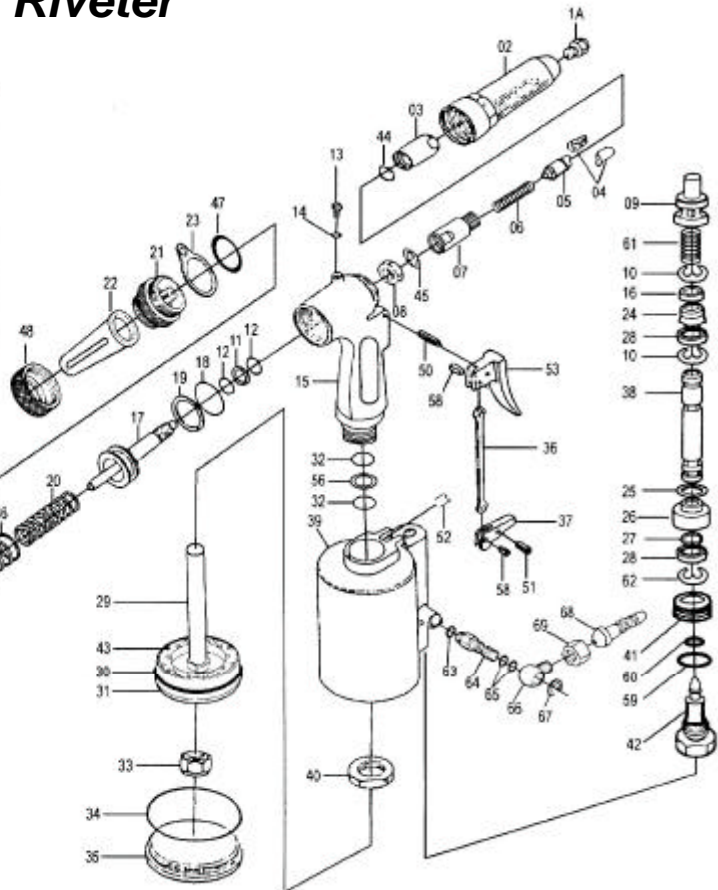

### PARTS LIST

✳ : Optional Accessories

Item No.	Part No.	Description	Qty.	Item No.	Part No.	Description	Qty.
1A	102001A	Nosepiece 4.8 mm (3/16")	1	32	102032	O-Ring (P12)	2
1B	102001B	Nosepiece 4.0 mm (5/32")	1	33	102033	Lock Nut	1
1C	102001C	Nosepiece 3.2 mm (1/8")	1	34	102034	O-Ring (G70)	1
1D	102001D	Nosepiece 2.4 mm (3/32")	1	35	102035	Cylinder Cap	1
02	102002	Nose Housing (87L)	1	36	102036	Trigger Rod	1
✳ 02L	102002L	Long Nose Housing (162L)	1	37	102037	Trigger Lever	1
03	102003	Jaws Case Ahead	1	38	102038	Valve Tube	1
04	102004	Jaws "M" (5x10)	2	39	102039	Air Cylinder	1
05	102005	Jaw Pusher	1	40	102040	Frame Lock Nut	1
06	102006	Jaw Case Spring	1	41	102041	Nipple Screw	1
07	102007	Jaw Case Back Part	1	42	102042	End Plug	1
✳ 07L	102007L	Long Jaw Case Back Part	1	43	102043	Rubber Cushion	1
08	102008	Jaw Case Lock Nut	1	44	102044	Jaw Case O-Ring (S10)	1
09	102009	Valve Pusher	1	45	102045	Washer Ring (AW7/16")	1
10	102010	E-Ring (E6)	2	46	102046	Return Spring (Big)	1
11	102011	Back Up Ring (P12)	1	47	102047	Frame Cap Ring (S26)	1
12	102012	O-Ring (P12)	2	48	102048	Safety Cap Nut	1
13	102013	Air Blow Plug	1	49	102049	M8 Bolt Plug	1
14	102014	Packing Seal	1	50	102050	Pin (3 x20)	1
15	102015	Frame	1	51	102051	Lever Pin (3 x20)	1
16	102016	Collar For Valve Tube	1	52	102052	Lock Screw	1
17	102017	Oil Piston	1	53	102053	Trigger (Long)	1
18	102018	O-Ring (P22A)	1	54	102054	Spanner Gauge	1
19	102019	Back Up Ring (P22A)	1	55	102055	Spanner	1
20	102020	Return Spring (Small)	1	56	102056	Back-Up Ring (P12)	1
21	102021	Frame Cap	1	57	102057	Hex. Wrench	1
22	102022	Safety Cap	1	58	102058	Trigger Pin (3 x8)	2
23	102023	Hanger Clip	1	59	102059	O-Ring (P12)	1
24	102024	Air Valve Seal	1	60	102060	Seal	1
25	102025	O-Ring (P10A)	1	61	102061	Pusher Spring	1
26	102026	Valve Seal	1	62	102062	E-Ring (E6)	1
27	102027	O-Ring (4.4 x2.62)	1	✳ 63-67	102063-67	Universal Joint	1
28	102028	Valve Collar Washer	2	✳ 68	102068	Air Hose Joint (5/16")	1
29	102029	Air Piston Rod	1	✳ 69	102069	Air Hose Joint Nut (1/4")	1
30	102030	O-Ring (P60)	1	✳ 70	102070	Outer Thread Joint (PM20)	1
31	102031	Air Piston	1				