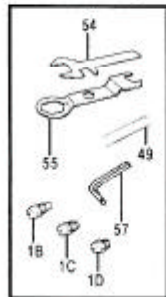

### PARTS LIST

✳ : Optional Accessories

Item No.	Part No.	Description	Qty.	Item No.	Part No.	Description	Qty.
1A	102001A	Nosepiece 4.8 mm (3/16")	1	32	102032	O-Ring (P12)	2
1B	102001B	Nosepiece 4.0 mm (5/32")	1	33	102033	Lock Nut	1
1C	102001C	Nosepiece 3.2 mm (1/8")	1	34	102034	O-Ring (G70)	1
1D	102001D	Nosepiece 2.4 mm (3/32")	1	35	102035	Cylinder Cap	1
02	102002	Nose Housing (87L)	1	36	102036	Trigger Rod	1
✳ 02L	102002L	Long Nose Housing (162L)	1	37	102037	Trigger Lever	1
03	102003	Jaws Case Ahead	1	38	102038	Valve Tube	1
04	102004	Jaws "M" (5x10)	2	39	102039	Air Cylinder	1
05	102005	Jaw Pusher	1	40	102040	Frame Lock Nut	1
06	102006	Jaw Case Spring	1	41	102041	Nipple Screw	1
07	102007	Jaw Case Back Part	1	42	102042	End Plug	1
✳ 07L	102007L	Long Jaw Case Back Part	1	43	102043	Rubber Cushion	1
08	102008	Jaw Case Lock Nut	1	44	102044	Jaw Case O-Ring (S10)	1
09	102009	Valve Pusher	1	45	102045	Washer Ring (AW7/16")	1
10	102010	E-Ring (E6)	2	46	102046	Return Spring (Big)	1
11	102011	Back Up Ring (P12)	1	47	102047	Frame Cap Ring (S26)	1
12	102012	O-Ring (P12)	2	48	102048	Safety Cap Nut	1
13	102013	Air Blow Plug	1	49	102049	M8 Bolt Plug	1
14	102014	Packing Seal	1	50	102050	Pin (3 x20)	1
15	102015	Frame	1	51	102051	Lever Pin (3 x20)	1
16	102016	Collar For Valve Tube	1	52	102052	Lock Screw	1
17	102017	Oil Piston	1	53	102053	Trigger (Long)	1
18	102018	O-Ring (P22A)	1	54	102054	Spanner Gauge	1
19	102019	Back Up Ring (P22A)	1	55	102055	Spanner	1
20	102020	Return Spring (Small)	1	56	102056	Back-Up Ring (P12)	1
21	102021	Frame Cap	1	57	102057	Hex. Wrench	1
22	102022	Safety Cap	1	58	102058	Trigger Pin (3 x8)	2
23	102023	Hanger Clip	1	59	102059	O-Ring (P12)	1
24	102024	Air Valve Seal	1	60	102060	Seal	1
25	102025	O-Ring (P10A)	1	61	102061	Pusher Spring	1
26	102026	Valve Seal	1	62	102062	E-Ring (E6)	1
27	102027	O-Ring (4.4 x2.62)	1	✳ 63-67	102063-67	Universal Joint	1
28	102028	Valve Collar Washer	2	✳ 68	102068	Air Hose Joint (5/16")	1
29	102029	Air Piston Rod	1	✳ 69	102069	Air Hose Joint Nut (1/4")	1
30	102030	O-Ring (P60)	1	✳ 70	102070	Outer Thread Joint (PM20)	1
31	102031	Air Piston	1				