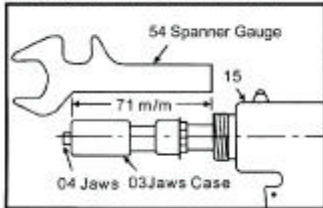

### PARTS LIST

✳ : Optional Accessories

Item No.	Part No.	Description	Qty.	Item No.	Part No.	Description	Qty.
1A	102001A	Nosepiece 4.8 mm (3/16")	1	32	102032	O-Ring (P12)	2
1B	102001B	Nosepiece 4.0 mm (5/32")	1	33	102033	Lock Nut	1
1C	102001C	Nosepiece 3.2 mm (1/8")	1	34	102034	O-Ring (G70)	1
1D	102001D	Nosepiece 2.4 mm (3/32")	1	35	102035	Cylinder Cap	1
02	102002	Nose Housing (87L)	1	36	102036	Trigger Rod	1
✳ 02L	102002L	Long Nose Housing (162L)	1	37	102037	Trigger Lever	1
03	102003	Jaws Case Ahead	1	38	102038	Valve Tube	1
04	102004	Jaws "M" (5x10)	2	39	102039	Air Cylinder	1
05	102005	Jaw Pusher	1	40	102040	Frame Lock Nut	1
06	102006	Jaw Case Spring	1	41	102041	Nipple Screw	1
07	102007	Jaw Case Back Part	1	42	102042	End Plug	1
✳ 07L	102007L	Long Jaw Case Back Part	1	43	102043	Rubber Cushion	1
08	102008	Jaw Case Lock Nut	1	44	102044	Jaw Case O-Ring (S10)	1
09	102009	Valve Pusher	1	45	102045	Washer Ring (AW7/16")	1
10	102010	E-Ring (E6)	2	46	102046	Return Spring (Big)	1
11	102011	Back Up Ring (P12)	1	47	102047	Frame Cap Ring (S26)	1
12	102012	O-Ring (P12)	2	48	102048	Safety Cap Nut	1
13	102013	Air Blow Plug	1	49	102049	M8 Bolt Plug	1
14	102014	Packing Seal	1	50	102050	Pin (3 x20)	1
15	102015	Frame	1	51	102051	Lever Pin (3 x20)	1
16	102016	Collar For Valve Tube	1	52	102052	Lock Screw	1
17	102017	Oil Piston	1	53	102053	Trigger (Long)	1
18	102018	O-Ring (P22A)	1	54	102054	Spanner Gauge	1
19	102019	Back Up Ring (P22A)	1	55	102055	Spanner	1
20	102020	Return Spring (Small)	1	56	102056	Back-Up Ring (P12)	1
21	102021	Frame Cap	1	57	102057	Hex. Wrench	1
22	102022	Safety Cap	1	58	102058	Trigger Pin (3 x8)	2
23	102023	Hanger Clip	1	59	102059	O-Ring (P12)	1
24	102024	Air Valve Seal	1	60	102060	Seal	1
25	102025	O-Ring (P10A)	1	61	102061	Pusher Spring	1
26	102026	Valve Seal	1	62	102062	E-Ring (E6)	1
27	102027	O-Ring (4.4 x2.62)	1	✳ 63-67	102063-67	Universal Joint	1
28	102028	Valve Collar Washer	2	✳ 68	102068	Air Hose Joint (5/16")	1
29	102029	Air Piston Rod	1	✳ 69	102069	Air Hose Joint Nut (1/4")	1
30	102030	O-Ring (P60)	1	✳ 70	102070	Outer Thread Joint (PM20)	1
31	102031	Air Piston	1				