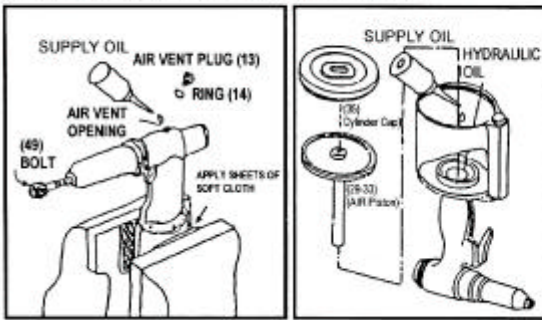

吉生 GISON

GP-102 Air Hydraulic Riveter

ADDING OIL METHOD (-) (二)