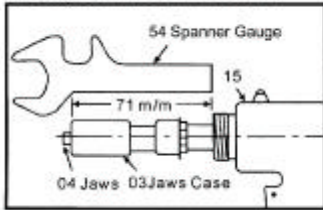

吉生 GISON

GP-102 Air Hydraulic Riveter

ADDING OIL METHOD (-) (二)

ADJUSTING LENGTH

PARTS LIST

✳ : Optional Accessories

Item No.	Part No.	Description	Qty.	Item No.	Part No.	Description	Qty.
1A	102001A	Nosepiece 4.8 mm (3/16")	1	32	102032	O-Ring (P12)	2
1B	102001B	Nosepiece 4.0 mm (5/32")	1	33	102033	Lock Nut	1
1C	102001C	Nosepiece 3.2 mm (1/8")	1	34	102034	O-Ring (G70)	1
1D	102001D	Nosepiece 2.4 mm (3/32")	1	35	102035	Cylinder Cap	1
02	102002	Nose Housing (87L)	1	36	102036	Trigger Rod	1
✳ 02L	102002L	Long Nose Housing (162L)	1	37	102037	Trigger Lever	1
03	102003	Jaws Case Ahead	1	38	102038	Valve Tube	1
04	102004	Jaws "M" (5x10)	2	39	102039	Air Cylinder	1
05	102005	Jaw Pusher	1	40	102040	Frame Lock Nut	1
06	102006	Jaw Case Spring	1	41	102041	Nipple Screw	1
07	102007	Jaw Case Back Part	1	42	102042	End Plug	1
✳ 07L	102007L	Long Jaw Case Back Part	1	43	102043	Rubber Cushion	1
08	102008	Jaw Case Lock Nut	1	44	102044	Jaw Case O-Ring (S10)	1
09	102009	Valve Pusher	1	45	102045	Washer Ring (AW7/16")	1
10	102010	E-Ring (E6)	2	46	102046	Return Spring (Big)	1
11	102011	Back Up Ring (P12)	1	47	102047	Frame Cap Ring (S26)	1
12	102012	O-Ring (P12)	2	48	102048	Safety Cap Nut	1
13	102013	Air Blow Plug	1	49	102049	M8 Bolt Plug	1
14	102014	Packing Seal	1	50	102050	Pin (3 x20)	1
15	102015	Frame	1	51	102051	Lever Pin (3 x20)	1
16	102016	Collar For Valve Tube	1	52	102052	Lock Screw	1
17	102017	Oil Piston	1	53	102053	Trigger (Long)	1
18	102018	O-Ring (P22A)	1	54	102054	Spanner Gauge	1
19	102019	Back Up Ring (P22A)	1	55	102055	Spanner	1
20	102020	Return Spring (Small)	1	56	102056	Back-Up Ring (P12)	1
21	102021	Frame Cap	1	57	102057	Hex. Wrench	1
22	102022	Safety Cap	1	58	102058	Trigger Pin (3 x8)	2
23	102023	Hanger Clip	1	59	102059	O-Ring (P12)	1
24	102024	Air Valve Seal	1	60	102060	Seal	1
25	102025	O-Ring (P10A)	1	61	102061	Pusher Spring	1
26	102026	Valve Seal	1	62	102062	E-Ring (E6)	1
27	102027	O-Ring (4.4 x2.62)	1	✳ 63-67	102063-67	Universal Joint	1
28	102028	Valve Collar Washer	2	✳ 68	102068	Air Hose Joint (5/16")	1
29	102029	Air Piston Rod	1	✳ 69	102069	Air Hose Joint Nut (1/4")	1
30	102030	O-Ring (P60)	1	✳ 70	102070	Outer Thread Joint (PM20)	1
31	102031	Air Piston	1				