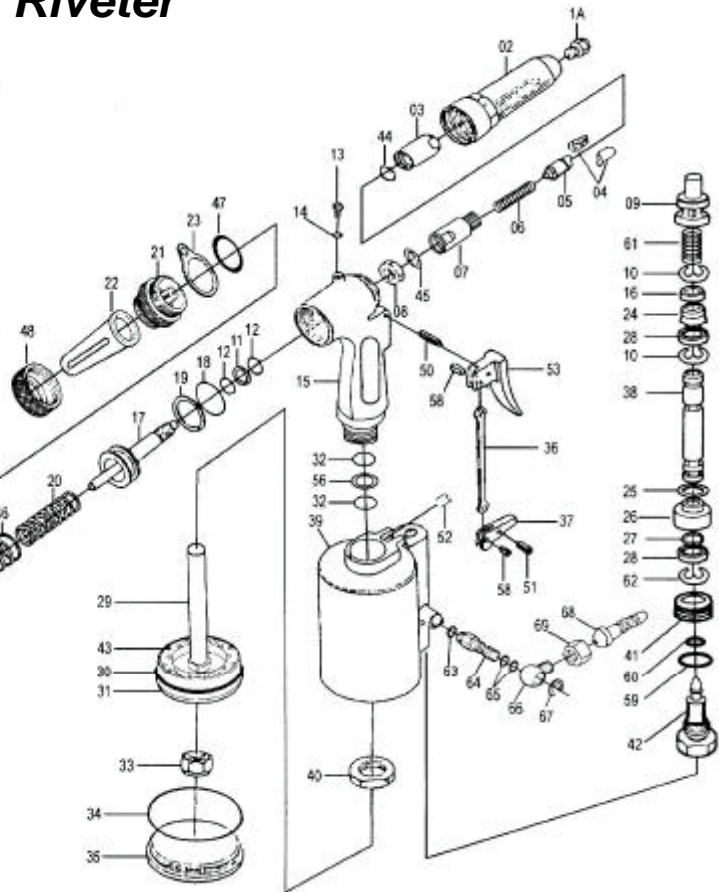

吉生 GISON

GP-102 Air Hydraulic Riveter

ADDING OIL METHOD (-) (二)

ADJUSTING LENGTH

PARTS LIST

✳ : Optional Accessories

Item No.	Part No.	Description	Qty.	Item No.	Part No.	Description	Qty.
1A	102001A	Nosepiece 4.8 mm (3/16")	1	32	102032	O-Ring (P12)	2
1B	102001B	Nosepiece 4.0 mm (5/32")	1	33	102033	Lock Nut	1
1C	102001C	Nosepiece 3.2 mm (1/8")	1	34	102034	O-Ring (G70)	1
1D	102001D	Nosepiece 2.4 mm (3/32")	1	35	102035	Cylinder Cap	1
02	102002	Nose Housing (87L)	1	36	102036	Trigger Rod	1
✳ 02L	102002L	Long Nose Housing (162L)	1	37	102037	Trigger Lever	1
03	102003	Jaws Case Ahead	1	38	102038	Valve Tube	1
04	102004	Jaws "M" (5x10)	2	39	102039	Air Cylinder	1
05	102005	Jaw Pusher	1	40	102040	Frame Lock Nut	1
06	102006	Jaw Case Spring	1	41	102041	Nipple Screw	1
07	102007	Jaw Case Back Part	1	42	102042	End Plug	1
✳ 07L	102007L	Long Jaw Case Back Part	1	43	102043	Rubber Cushion	1
08	102008	Jaw Case Lock Nut	1	44	102044	Jaw Case O-Ring (S10)	1
09	102009	Valve Pusher	1	45	102045	Washer Ring (AW7/16")	1
10	102010	E-Ring (E6)	2	46	102046	Return Spring (Big)	1
11	102011	Back Up Ring (P12)	1	47	102047	Frame Cap Ring (S26)	1
12	102012	O-Ring (P12)	2	48	102048	Safety Cap Nut	1
13	102013	Air Blow Plug	1	49	102049	M8 Bolt Plug	1
14	102014	Packing Seal	1	50	102050	Pin (3 x20)	1
15	102015	Frame	1	51	102051	Lever Pin (3 x20)	1
16	102016	Collar For Valve Tube	1	52	102052	Lock Screw	1
17	102017	Oil Piston	1	53	102053	Trigger (Long)	1
18	102018	O-Ring (P22A)	1	54	102054	Spanner Gauge	1
19	102019	Back Up Ring (P22A)	1	55	102055	Spanner	1
20	102020	Return Spring (Small)	1	56	102056	Back-Up Ring (P12)	1
21	102021	Frame Cap	1	57	102057	Hex. Wrench	1
22	102022	Safety Cap	1	58	102058	Trigger Pin (3 x8)	2
23	102023	Hanger Clip	1	59	102059	O-Ring (P12)	1
24	102024	Air Valve Seal	1	60	102060	Seal	1
25	102025	O-Ring (P10A)	1	61	102061	Pusher Spring	1
26	102026	Valve Seal	1	62	102062	E-Ring (E6)	1
27	102027	O-Ring (4.4 x2.62)	1	✳ 63-67	102063-67	Universal Joint	1
28	102028	Valve Collar Washer	2	✳ 68	102068	Air Hose Joint (5/16")	1
29	102029	Air Piston Rod	1	✳ 69	102069	Air Hose Joint Nut (1/4")	1
30	102030	O-Ring (P60)	1	✳ 70	102070	Outer Thread Joint (PM20)	1
31	102031	Air Piston	1				