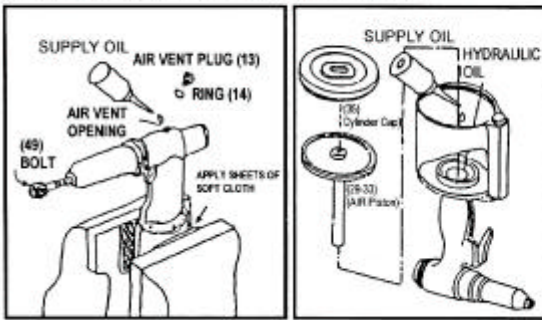

吉生 GISON

GP-102 Air Hydraulic Riveter

ADDING OIL METHOD (-) (二)

ADJUSTING LENGTH

PARTS LIST

✳ : Optional Accessories

Item No.	Part No.	Description	Qty.	Item No.	Part No.	Description	Qty.
1A	102001A	Nosepiece 4.8 mm (3/16")	1	32	102032	O-Ring (P12)	2
1B	102001B	Nosepiece 4.0 mm (5/32")	1	33	102033	Lock Nut	1
1C	102001C	Nosepiece 3.2 mm (1/8")	1	34	102034	O-Ring (G70)	1
1D	102001D	Nosepiece 2.4 mm (3/32")	1	35	102035	Cylinder Cap	1
02	102002	Nose Housing (87L)	1	36	102036	Trigger Rod	1
✳ 02L	102002L	Long Nose Housing (162L)	1	37	102037	Trigger Lever	1
03	102003	Jaws Case Ahead	1	38	102038	Valve Tube	1
04	102004	Jaws "M" (5x10)	2	39	102039	Air Cylinder	1
05	102005	Jaw Pusher	1	40	102040	Frame Lock Nut	1
06	102006	Jaw Case Spring	1	41	102041	Nipple Screw	1
07	102007	Jaw Case Back Part	1	42	102042	End Plug	1
✳ 07L	102007L	Long Jaw Case Back Part	1	43	102043	Rubber Cushion	1
08	102008	Jaw Case Lock Nut	1	44	102044	Jaw Case O-Ring (S10)	1
09	102009	Valve Pusher	1	45	102045	Washer Ring (AW7/16")	1
10	102010	E-Ring (E6)	2	46	102046	Return Spring (Big)	1
11	102011	Back Up Ring (P12)	1	47	102047	Frame Cap Ring (S26)	1
12	102012	O-Ring (P12)	2	48	102048	Safety Cap Nut	1
13	102013	Air Blow Plug	1	49	102049	M8 Bolt Plug	1
14	102014	Packing Seal	1	50	102050	Pin (3 x20)	1
15	102015	Frame	1	51	102051	Lever Pin (3 x20)	1
16	102016	Collar For Valve Tube	1	52	102052	Lock Screw	1
17	102017	Oil Piston	1	53	102053	Trigger (Long)	1
18	102018	O-Ring (P22A)	1	54	102054	Spanner Gauge	1
19	102019	Back Up Ring (P22A)	1	55	102055	Spanner	1
20	102020	Return Spring (Small)	1	56	102056	Back-Up Ring (P12)	1
21	102021	Frame Cap	1	57	102057	Hex. Wrench	1
22	102022	Safety Cap	1	58	102058	Trigger Pin (3 x8)	2
23	102023	Hanger Clip	1	59	102059	O-Ring (P12)	1
24	102024	Air Valve Seal	1	60	102060	Seal	1
25	102025	O-Ring (P10A)	1	61	102061	Pusher Spring	1
26	102026	Valve Seal	1	62	102062	E-Ring (E6)	1
27	102027	O-Ring (4.4 x2.62)	1	✳ 63-67	102063-67	Universal Joint	1
28	102028	Valve Collar Washer	2	✳ 68	102068	Air Hose Joint (5/16")	1
29	102029	Air Piston Rod	1	✳ 69	102069	Air Hose Joint Nut (1/4")	1
30	102030	O-Ring (P60)	1	✳ 70	102070	Outer Thread Joint (PM20)	1
31	102031	Air Piston	1				