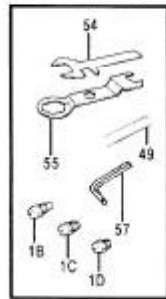

吉生 GISON

GP-102 Air Hydraulic Riveter

ADDING OIL METHOD (-) (二)

ADJUSTING LENGTH

PARTS LIST

✳ : Optional Accessories

Item No.	Part No.	Description	Qty.	Item No.	Part No.	Description	Qty.
1A	102001A	Nosepiece 4.8 mm (3/16")	1	32	102032	O-Ring (P12)	2
1B	102001B	Nosepiece 4.0 mm (5/32")	1	33	102033	Lock Nut	1
1C	102001C	Nosepiece 3.2 mm (1/8")	1	34	102034	O-Ring (G70)	1
1D	102001D	Nosepiece 2.4 mm (3/32")	1	35	102035	Cylinder Cap	1
02	102002	Nose Housing (87L)	1	36	102036	Trigger Rod	1
✳ 02L	102002L	Long Nose Housing (162L)	1	37	102037	Trigger Lever	1
03	102003	Jaws Case Ahead	1	38	102038	Valve Tube	1
04	102004	Jaws "M" (5x10)	2	39	102039	Air Cylinder	1
05	102005	Jaw Pusher	1	40	102040	Frame Lock Nut	1
06	102006	Jaw Case Spring	1	41	102041	Nipple Screw	1
07	102007	Jaw Case Back Part	1	42	102042	End Plug	1
✳ 07L	102007L	Long Jaw Case Back Part	1	43	102043	Rubber Cushion	1
08	102008	Jaw Case Lock Nut	1	44	102044	Jaw Case O-Ring (S10)	1
09	102009	Valve Pusher	1	45	102045	Washer Ring (AW7/16")	1
10	102010	E-Ring (E6)	2	46	102046	Return Spring (Big)	1
11	102011	Back Up Ring (P12)	1	47	102047	Frame Cap Ring (S26)	1
12	102012	O-Ring (P12)	2	48	102048	Safety Cap Nut	1
13	102013	Air Blow Plug	1	49	102049	M8 Bolt Plug	1
14	102014	Packing Seal	1	50	102050	Pin (3 x20)	1
15	102015	Frame	1	51	102051	Lever Pin (3 x20)	1
16	102016	Collar For Valve Tube	1	52	102052	Lock Screw	1
17	102017	Oil Piston	1	53	102053	Trigger (Long)	1
18	102018	O-Ring (P22A)	1	54	102054	Spanner Gauge	1
19	102019	Back Up Ring (P22A)	1	55	102055	Spanner	1
20	102020	Return Spring (Small)	1	56	102056	Back-Up Ring (P12)	1
21	102021	Frame Cap	1	57	102057	Hex. Wrench	1
22	102022	Safety Cap	1	58	102058	Trigger Pin (3 x8)	2
23	102023	Hanger Clip	1	59	102059	O-Ring (P12)	1
24	102024	Air Valve Seal	1	60	102060	Seal	1
25	102025	O-Ring (P10A)	1	61	102061	Pusher Spring	1
26	102026	Valve Seal	1	62	102062	E-Ring (E6)	1
27	102027	O-Ring (4.4 x2.62)	1	✳ 63-67	102063-67	Universal Joint	1
28	102028	Valve Collar Washer	2	✳ 68	102068	Air Hose Joint (5/16")	1
29	102029	Air Piston Rod	1	✳ 69	102069	Air Hose Joint Nut (1/4")	1
30	102030	O-Ring (P60)	1	✳ 70	102070	Outer Thread Joint (PM20)	1
31	102031	Air Piston	1				