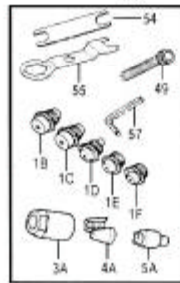

## PARTS LIST

✳ : Optional Accessories

Item No.	Part No.	Description	Qty.	Item No.	Part No.	Description	Qty.
1A	101H01A	Nosepiece 6.4 mm (1/4")	1	30	101H30	O-Ring	1
1B	101H01B	Nosepiece 6.0 mm (7/32")	1	31	101H31	Air Piston	1
1C	101H01C	Nosepiece 4.8 mm (3/16")	1	32	101H32	O-Ring	2
1D	101H01D	Nosepiece 4.0 mm (5/32")	1	33	101H33	Lock Nut	1
1E	101H01E	Nosepiece 3.2 mm (1/8")	1	34	101H34	O-Ring	1
1F	101H01F	Nosepiece 2.4 mm (3/32")	1	35	101H35	Cylinder Cap	1
02	101H02	Nose Housing (93L)	1	36	101H36	Trigger Rod	1
✳ 02L	101H02L	Long Nose Housing (202L)	1	37	101H37	Trigger Lever	1
03	101H03	Jaws Case (3/16"~1/4")	1	38	101H38	Valve Tube	1
03A	101H03A	Jaws Case (3/32"~5/32")	1	39	101H39	Air Cylinder	1
04	101H04	Jaws (6 × 12) (3/16"~1/4")	2	40	101H40	Frame Lock Nut	1
04A	101H04A	Jaws (5 × 10) (3/32"~5/32")	2	41	101H41	Nipple Screw	1
05	101H05	Jaw Pusher (3/16"~1/4")	1	42	101H42	End Plug	1
05A	101H05A	Jaw Pusher (3/32"~5/32")	1	43	101H43	Rubber Cushion	1
06	101H06	Jaw Case Spring	1	44	101H44	Jaw Case O-Ring	1
07	101H07	Jaw Case Back Part	1	45	101H45	Washer Ring	1
✳ 07L	101H07L	Long Jaw Case Back Part	1	46	101H46	Return Spring (Big)	1
08	101H08	Jaw Case Lock Nut	1	47	101H47	Frame Cap Ring	1
09	101H09	Valve Pusher	1	48	101H48	Safety Cap Nut	1
10	101H10	E-Ring	2	49	101H49	Bolt Plug	1
11	101H11	Back Up Ring	1	50	101H50	Pin	2
12	101H12	O-Ring	2	52	101H52	Lock Screw	1
13	101H13	Air Blow Plug	1	53	101H53	Trigger (Long)	1
14	101H14	Packing Seal	1	✳ 53A	101H53A	Trigger (Short)	1
15	101H15	Frame	1	54	101H54	Spanner Gauge	1
16	101H16	Collar For Valve Tube	1	55	101H55	Spanner	1
17	101H17	Oil Piston	1	56	101H56	Back-Up Ring	1
18	101H18	O-Ring	1	57	101H57	Hex. Wrench	1
19	101H19	Back Up Ring	1	58	101H58	Trigger Pin	2
20	101H20	Return Spring (Small)	1	59	101H59	O-Ring	1
21	101H21	Frame Cap	1	60	101H60	Seal	1
22	101H22	Safety Cap	1	61	101H61	Pusher Spring	1
23	101H23	Hanger Clip	1	62	101H62	E-Ring	1
24	101H24	Air Valve Seal	1	✳ 63-67	101H63-67	Universal Joint	1
25	101H25	O-Ring	1	✳ 68	101H68	Air Hose Joint (5/16")	1
26	101H26	Valve Seat	1	✳ 69	101H69	Air Hose Joint Nut (1/4")	1
27	101H27	O-Ring	1	✳ 70	101H70	Outer Thread Joint (PM20)	1
28	101H28	Valve Collar Washer	2	✳ 70	101H71	Inner Thread Joint (PF20)	1
29	101H29	Air Piston Rod	1				