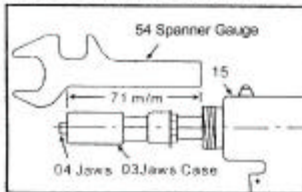

## PARTS LIST

✳ : Optional Accessories

Item No.	Part No.	Description	Qty.	Item No.	Part No.	Description	Qty.
1A	101H01A	Nosepiece 6.4 mm (1/4")	1	30	101H30	O-Ring	1
1B	101H01B	Nosepiece 6.0 mm (7/32")	1	31	101H31	Air Piston	1
1C	101H01C	Nosepiece 4.8 mm (3/16")	1	32	101H32	O-Ring	2
1D	101H01D	Nosepiece 4.0 mm (5/32")	1	33	101H33	Lock Nut	1
1E	101H01E	Nosepiece 3.2 mm (1/8")	1	34	101H34	O-Ring	1
1F	101H01F	Nosepiece 2.4 mm (3/32")	1	35	101H35	Cylinder Cap	1
02	101H02	Nose Housing (93L)	1	36	101H36	Trigger Rod	1
✳ 02L	101H02L	Long Nose Housing (202L)	1	37	101H37	Trigger Lever	1
03	101H03	Jaws Case (3/16"~1/4")	1	38	101H38	Valve Tube	1
03A	101H03A	Jaws Case (3/32"~5/32")	1	39	101H39	Air Cylinder	1
04	101H04	Jaws (6 × 12) (3/16"~1/4")	2	40	101H40	Frame Lock Nut	1
04A	101H04A	Jaws (5 × 10) (3/32"~5/32")	2	41	101H41	Nipple Screw	1
05	101H05	Jaw Pusher (3/16"~1/4")	1	42	101H42	End Plug	1
05A	101H05A	Jaw Pusher (3/32"~5/32")	1	43	101H43	Rubber Cushion	1
06	101H06	Jaw Case Spring	1	44	101H44	Jaw Case O-Ring	1
07	101H07	Jaw Case Back Part	1	45	101H45	Washer Ring	1
✳ 07L	101H07L	Long Jaw Case Back Part	1	46	101H46	Return Spring (Big)	1
08	101H08	Jaw Case Lock Nut	1	47	101H47	Frame Cap Ring	1
09	101H09	Valve Pusher	1	48	101H48	Safety Cap Nut	1
10	101H10	E-Ring	2	49	101H49	Bolt Plug	1
11	101H11	Back Up Ring	1	50	101H50	Pin	2
12	101H12	O-Ring	2	52	101H52	Lock Screw	1
13	101H13	Air Blow Plug	1	53	101H53	Trigger (Long)	1
14	101H14	Packing Seal	1	✳ 53A	101H53A	Trigger (Short)	1
15	101H15	Frame	1	54	101H54	Spanner Gauge	1
16	101H16	Collar For Valve Tube	1	55	101H55	Spanner	1
17	101H17	Oil Piston	1	56	101H56	Back-Up Ring	1
18	101H18	O-Ring	1	57	101H57	Hex. Wrench	1
19	101H19	Back Up Ring	1	58	101H58	Trigger Pin	2
20	101H20	Return Spring (Small)	1	59	101H59	O-Ring	1
21	101H21	Frame Cap	1	60	101H60	Seal	1
22	101H22	Safety Cap	1	61	101H61	Pusher Spring	1
23	101H23	Hanger Clip	1	62	101H62	E-Ring	1
24	101H24	Air Valve Seal	1	✳ 63-67	101H63-67	Universal Joint	1
25	101H25	O-Ring	1	✳ 68	101H68	Air Hose Joint (5/16")	1
26	101H26	Valve Seat	1	✳ 69	101H69	Air Hose Joint Nut (1/4")	1
27	101H27	O-Ring	1	✳ 70	101H70	Outer Thread Joint (PM20)	1
28	101H28	Valve Collar Washer	2	✳ 70	101H71	Inner Thread Joint (PF20)	1
29	101H29	Air Piston Rod	1				