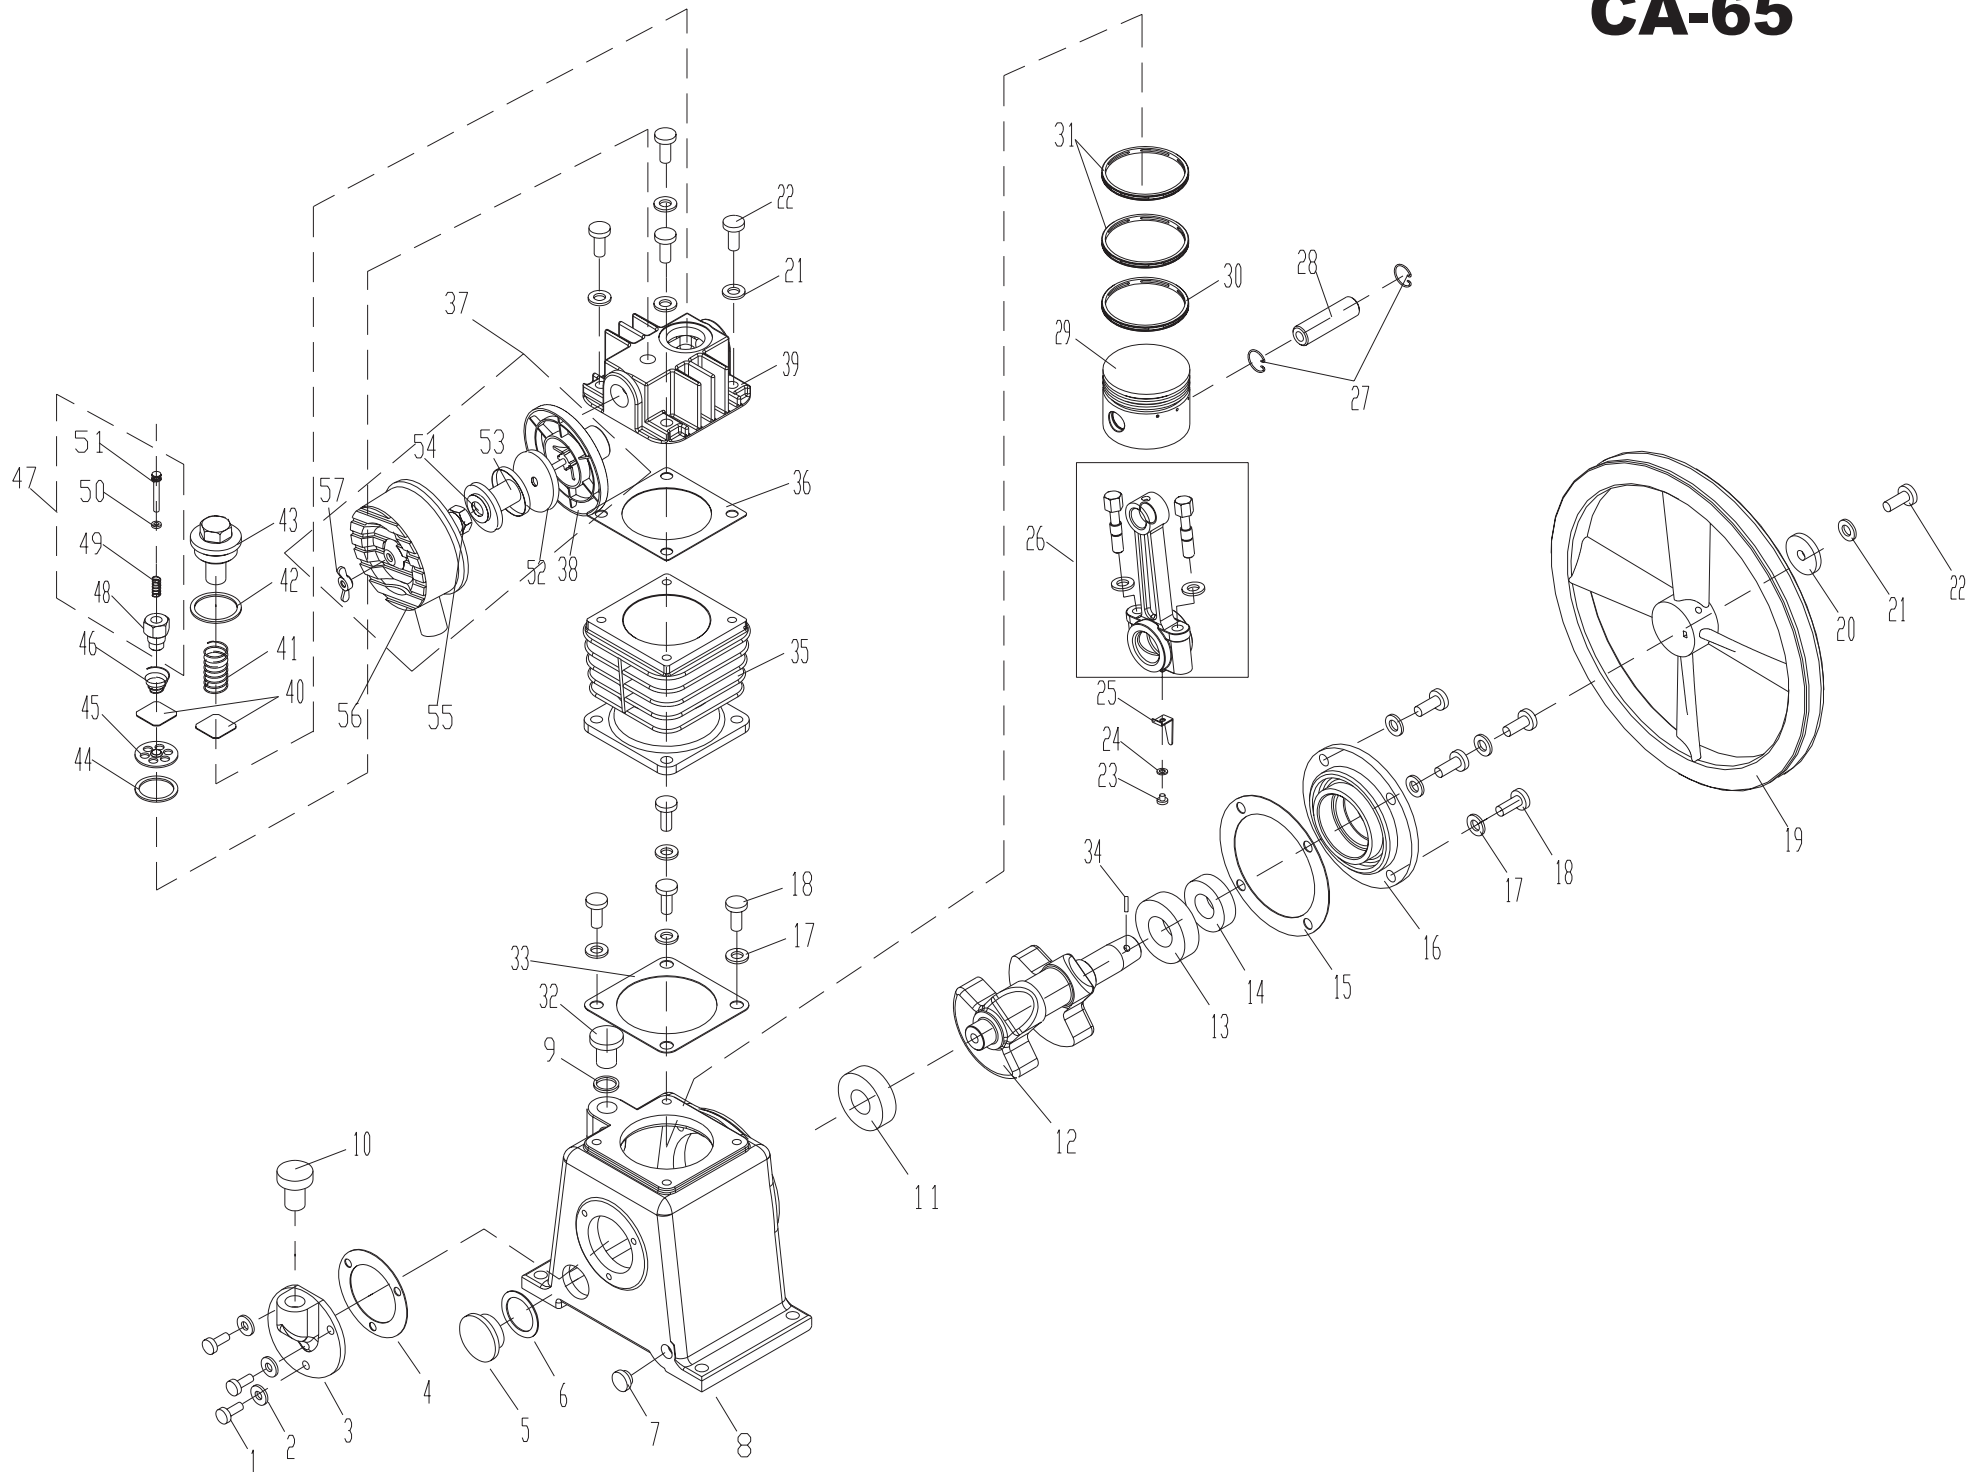

5750 DONAHUE STREET, MONTREAL, QUEBEC. H4S 1C1
TEL.: 514-336-3820, 800-390-0140 FAX: 514-745-1764
www.airtekltd.com E-MAIL info@airtekltd.com

Fu Sheng

CA-65 Pump

CA-65

ITEM	DESCRIPTION	QTY	PART NO.
1	BOLT	3	-
2	WASHER	3	92521-190600
3	REAR BEARING COVER	1	70112-57060
4	REAR BEARING COVER PACKING	1	70112-57960
5	GAUGE SET	1	-
6	O-RING	1	93602-8126026
7	SCREW PLUG	1	90112-100202A
8	CRANKCASE	1	70112-57010
9	O RING	1	93601-810016
10	AIR BREATHER ASS'Y	1	70191-57600
11	BEARING	1	93501-6204
12	CRANKSHAFT	1	70112-56010
13	BEARING	1	93501-6205
14	FRONT OIL SEAL	1	70112-57080
15	FRONT BEARING COVER PACKING	1	70112-57950
16	FRONT BEARING COVER	1	70112-57030
17	WASHER	8	92521-190800
18	BOLT	8	-
19	PULLEY	1	70112-76010
20	PULLEY WASHER	1	70112-76210
21	SPRING WASHER	5	92522-130800
22	BOLT	5	91501-1308025-8.8
23	BOLT	1	-
24	SPRING WASHER	1	92522-130400
25	OIL SPLASH DIPPER	1	70111-61282
26	CONNECTING ROD ASSEMBLY	1	70112-61200
27	PISTON PIN LOCKING RING	2	70112-61070
28	PISTON PIN	1	70112-61120
29	PISTON	1	-
30	OIL CONTROL RING	1	-
31	COMPRESSION RING	2	-
32	OIL CAP	1	70101-57190
33	CYLINDER CRANKCASE PACKING	1	70112-51610
34	COMPRESSOR PULLEY PIN	1	70112-56060
35	CYLINDER	1	70112-51010
36	CYLINDER HEAD PACKING	1	70112-11612
37	AIR FILTER ASSEMBLY	1	70111-66001
38	AIR FILTER BACK COVER	1	-
39	CYLINDER HEAD	1	70112-11010
40	INLET VALVE PLATE	2	70112-31030
41	OUTLET VALVE SPRING	1	70112-41070
42	OUTLET VALVE PUSH COVER PACKING	1	70112-11461
43	OUTLET VALVE PUSH COVER	1	70112-11450
44	LOCK RING	1	93610-130232
45	INLET VALVE RECEIVER	1	70112-31020
46	INLET VALVE SPRING	1	70112-31070
47	AUTO UNLOADING ASS'Y	1	70112-11201
48	UNLOADER CYLINDER	1	70112-11210
49	SPRING	1	70112-11230
50	O RING	1	93601-810004
51	UNLOADER PISTON	1	70112-11221
52	GASKET	1	-
53	AIR FILTER CORE	1	-
54	WASHER	2	92521-230400
55	NUT	1	92501-230400
56	AIR FILTER FRONT COVER	1	70111-66171
57	AEROFOIL NUT	1	-