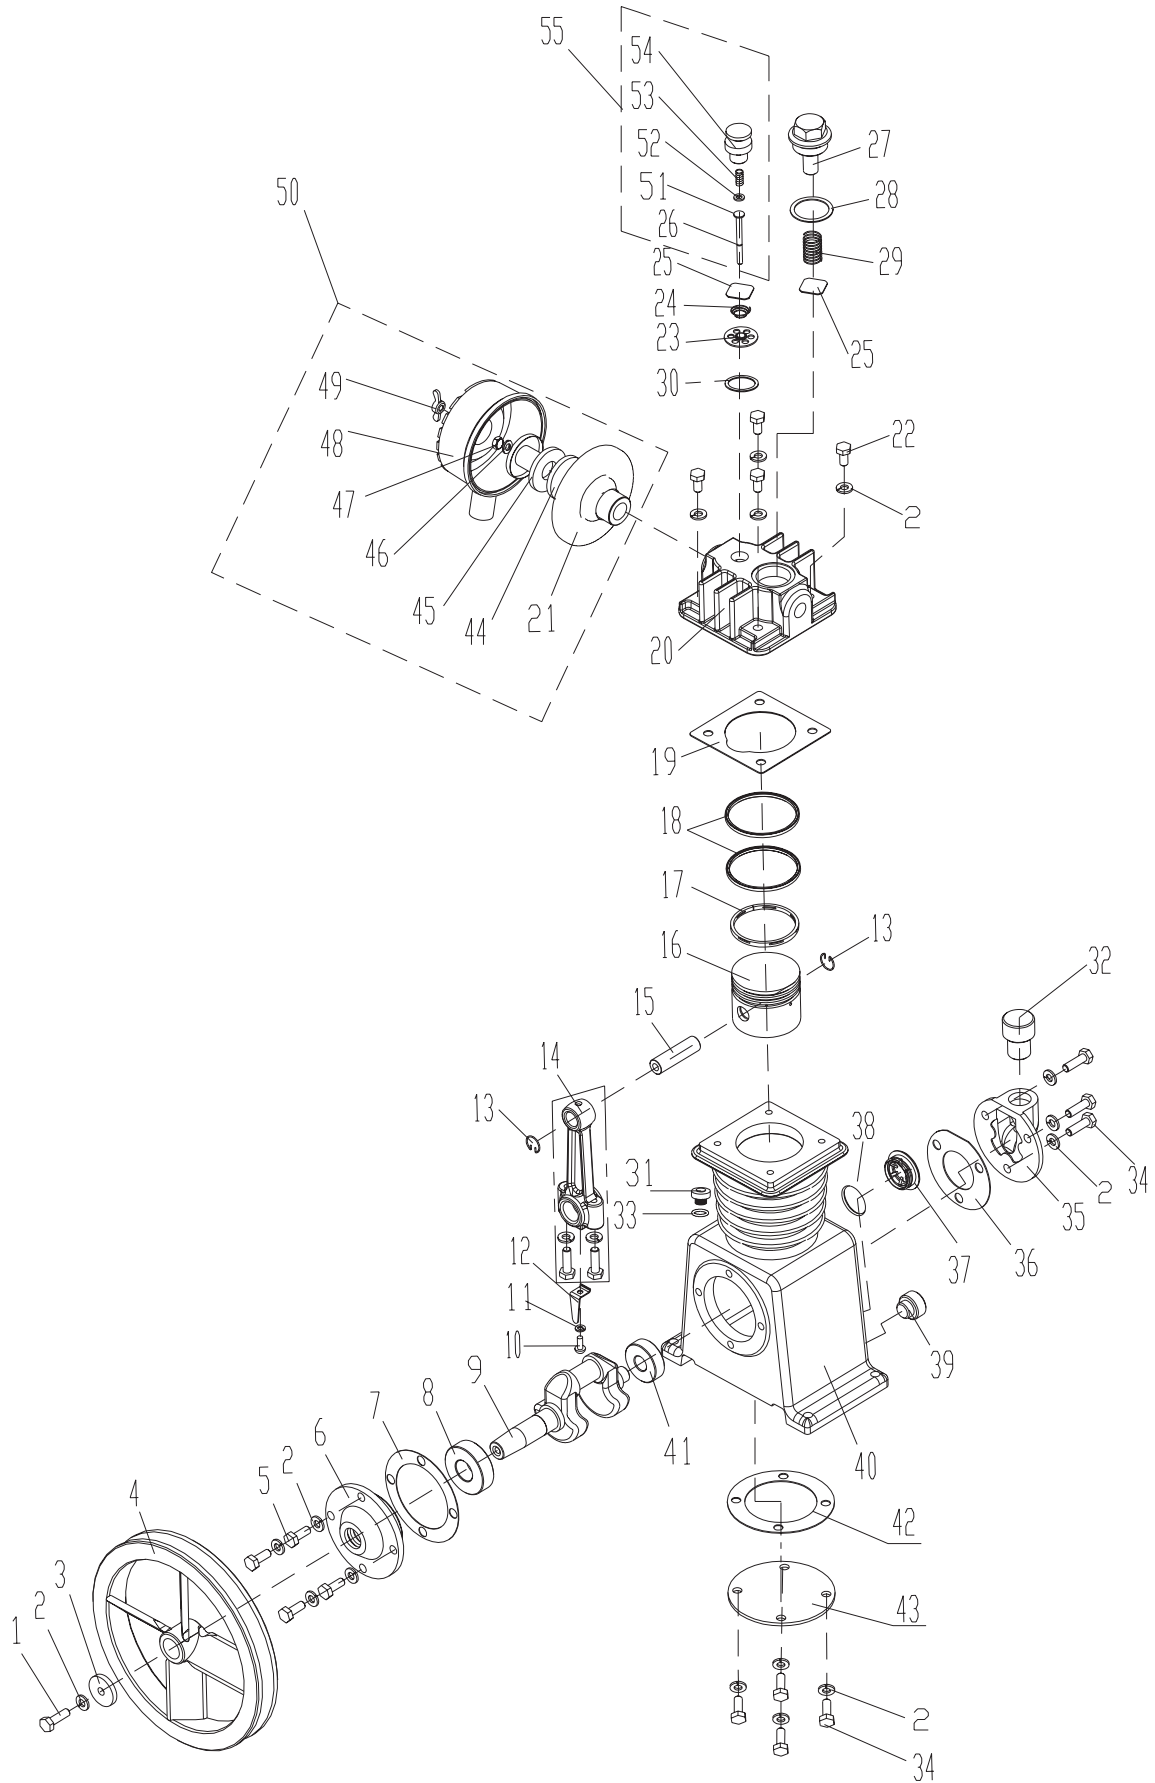

5750 DONAHUE STREET, MONTREAL, QUEBEC. H4S 1C1
TEL.: 514-336-3820, 800-390-0140 FAX: 514-745-1764
www.airtekltd.com E-MAIL info@airtekltd.com

Fu Sheng

CA-51 Pump

CA-51

ITEM	DESCRIPTION	QTY	PART NO.
1	BOLT	1	91501-1306020-8.8
2	WASHER	10	92521-190600
3	COMPRESSOR PULLEY WASHER	1	70111-76210
4	COMPRESSOR PULLEY	1	70111-76010
5	BOLT	8	-
6	BEARING COVER	1	70111-57030
7	BEARING COVER PACKING	1	70111-57950
8	BEARING	1	93501-6203
9	CRANKSHAFT	1	70111-56010
10	BOLT	1	-
11	SPRING WASHER	1	92522-130400
12	OIL SPLASH DIPPER	1	70111-61282
13	PISTON PIN LOCKING RING	2	70111-61070
14	CONNECTING ROD ASSEMBLY	1	70111-61200
15	PISTON PIN	1	70111-61120
16	PISTON	1	70111-61011
17	OIL CONTROL RING	1	70111-61050
18	COMPRESSION RING	2	70111-61030
19	CYLINDER HEAD PACKING	1	70111-11612
20	CYLINDER HEAD	1	70111-11010
21	AIR FILTER BACK COVER	1	-
22	BOLT	4	91501-1306025
23	INLET VALVE RECEIVER	1	70111-31020
24	INLET VALVE SPRING	1	70111-31070
25	INLET VALVE PLATE	2	70111-31030
26	MANUAL UNLOADER PISTON	1	70111-11320
27	OUTLET VALVE PUSH COVER	1	70111-11450
28	OUTLET VALVE PUSH COVER PACKING	1	70111-11461
29	OUTLET VALVE SPRING	1	70111-41070
30	LOCK RING	1	93610-130225
31	CRANKCASE OIL CAP	1	70101-57190
32	AIR STRAINER ASS'Y	1	70103-57600
33	O-RING	1	93601-810016
34	BOLT	4	91501-1306012
35	REAR BEARING COVER	1	70111-57060
36	REAR BEARING COVER PACKING	1	70111-57960
37	GAUGE SET	1	-
38	O-RING	1	93602-8126026
39	SCREW PLUG	1	90112-100202A
40	CRANKCASE	1	701105A1-57011
41	BEARING	1	93501-6201
42	CRANKCASE BOTTOM COVER PACKING	1	70111-57970
43	CRANKCASE BOTTOM COVER	1	70111-57220
44	GASKET	1	-
45	AIR FILTER CORE	1	-
46	WASHER	2	92521-230400
47	NUT	1	92501-230400
48	AIR FILTER FRONT COVER	1	70111-66171
49	AEROFOIL NUT	1	-
50	AIR FILTER ASS'Y	1	70111-66001
51	SNAP RING	1	93611-130003
52	WASHER	1	70111-11340
53	SPRING	1	70111-11330
54	UNLOADER SEAT	1	70111-11310
55	MANUAL UNLOADER SET	1	70111-11300