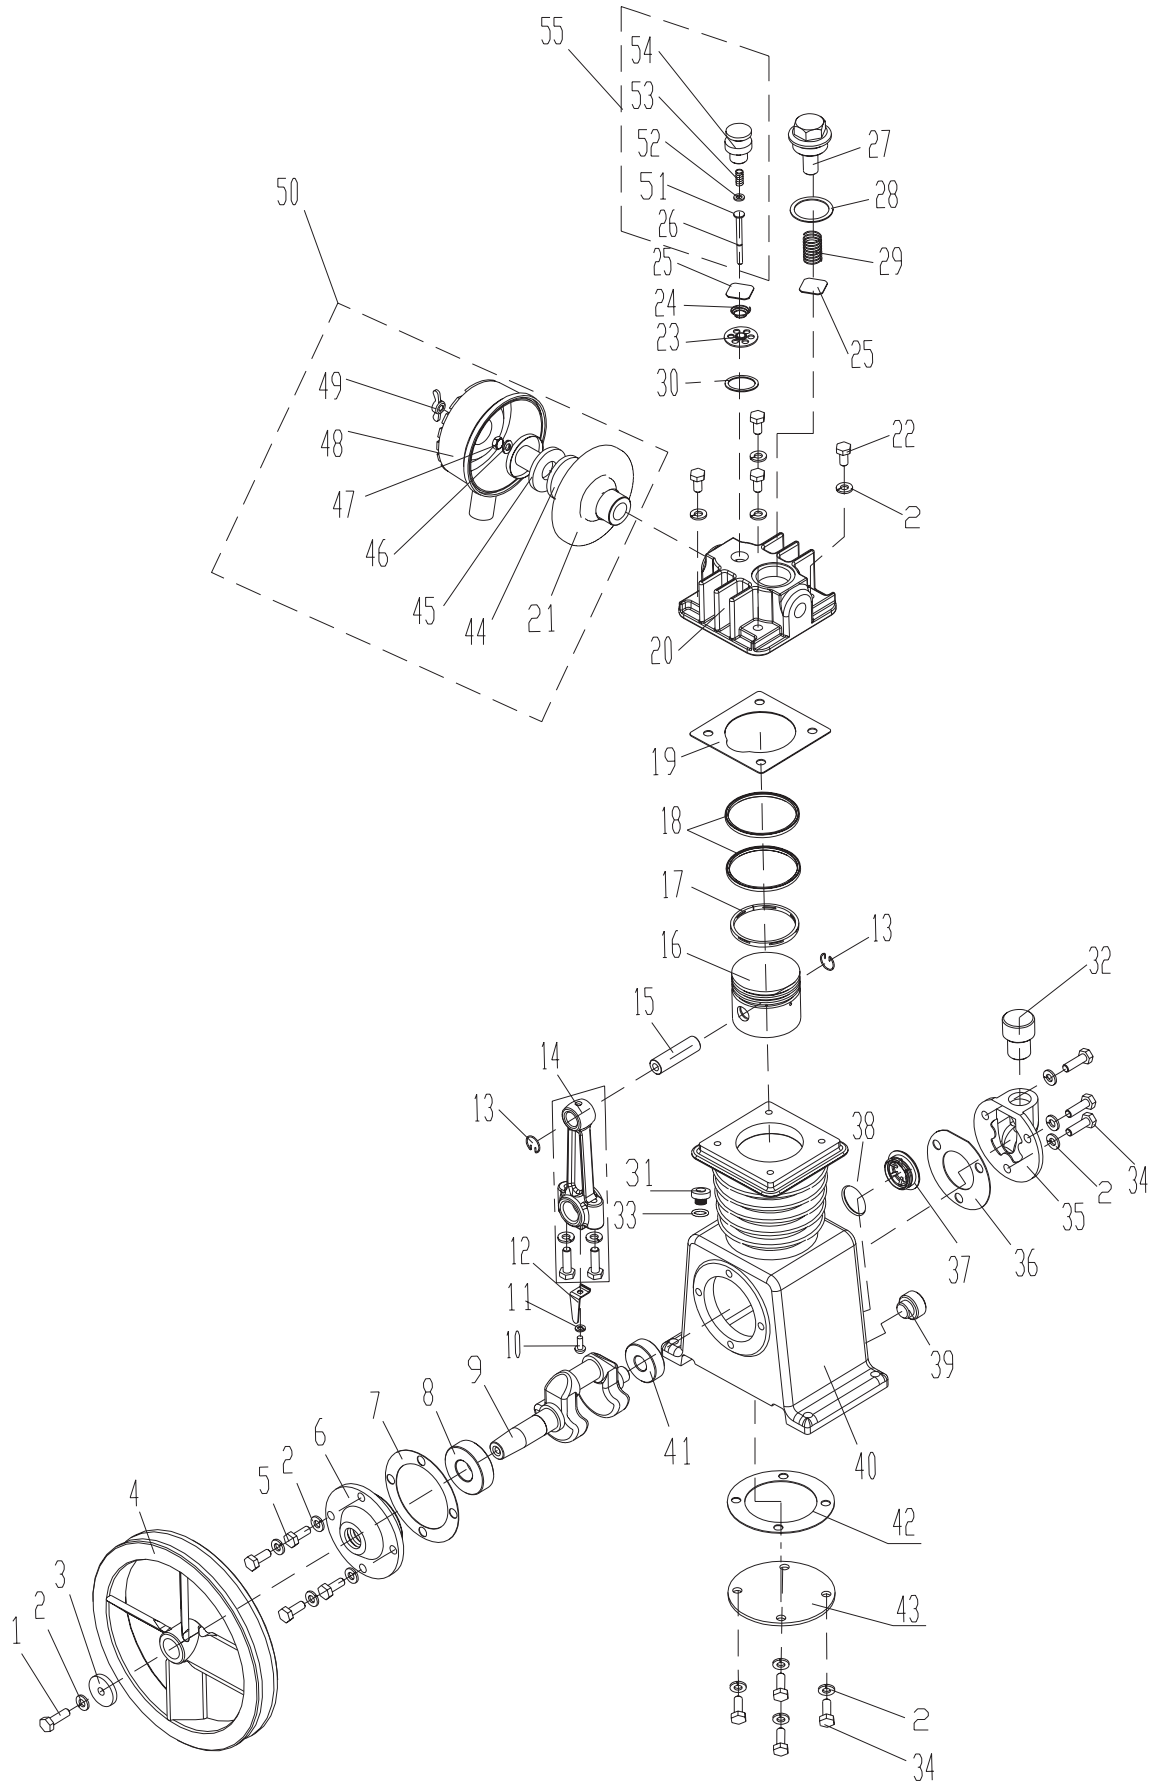

## **Fu Sheng**

### **CA-51 Pump**

# CA-51

ITEM	DESCRIPTION	QTY	PART NO.
1	BOLT	1	91501-1306020-8.8
2	WASHER	10	92521-190600
3	COMPRESSOR PULLEY WASHER	1	70111-76210
4	COMPRESSOR PULLEY	1	70111-76010
5	BOLT	8	-
6	BEARING COVER	1	70111-57030
7	BEARING COVER PACKING	1	70111-57950
8	BEARING	1	93501-6203
9	CRANKSHAFT	1	70111-56010
10	BOLT	1	-
11	SPRING WASHER	1	92522-130400
12	OIL SPLASH DIPPER	1	70111-61282
13	PISTON PIN LOCKING RING	2	70111-61070
14	CONNECTING ROD ASSEMBLY	1	70111-61200
15	PISTON PIN	1	70111-61120
16	PISTON	1	70111-61011
17	OIL CONTROL RING	1	70111-61050
18	COMPRESSION RING	2	70111-61030
19	CYLINDER HEAD PACKING	1	70111-11612
20	CYLINDER HEAD	1	70111-11010
21	AIR FILTER BACK COVER	1	-
22	BOLT	4	91501-1306025
23	INLET VALVE RECEIVER	1	70111-31020
24	INLET VALVE SPRING	1	70111-31070
25	INLET VALVE PLATE	2	70111-31030
26	MANUAL UNLOADER PISTON	1	70111-11320
27	OUTLET VALVE PUSH COVER	1	70111-11450
28	OUTLET VALVE PUSH COVER PACKING	1	70111-11461
29	OUTLET VALVE SPRING	1	70111-41070
30	LOCK RING	1	93610-130225
31	CRANKCASE OIL CAP	1	70101-57190
32	AIR STRAINER ASS'Y	1	70103-57600
33	O-RING	1	93601-810016
34	BOLT	4	91501-1306012
35	REAR BEARING COVER	1	70111-57060
36	REAR BEARING COVER PACKING	1	70111-57960
37	GAUGE SET	1	-
38	O-RING	1	93602-8126026
39	SCREW PLUG	1	90112-100202A
40	CRANKCASE	1	701105A1-57011
41	BEARING	1	93501-6201
42	CRANKCASE BOTTOM COVER PACKING	1	70111-57970
43	CRANKCASE BOTTOM COVER	1	70111-57220
44	GASKET	1	-
45	AIR FILTER CORE	1	-
46	WASHER	2	92521-230400
47	NUT	1	92501-230400
48	AIR FILTER FRONT COVER	1	70111-66171
49	AEROFOIL NUT	1	-
50	AIR FILTER ASS'Y	1	70111-66001
51	SNAP RING	1	93611-130003
52	WASHER	1	70111-11340
53	SPRING	1	70111-11330
54	UNLOADER SEAT	1	70111-11310
55	MANUAL UNLOADER SET	1	70111-11300