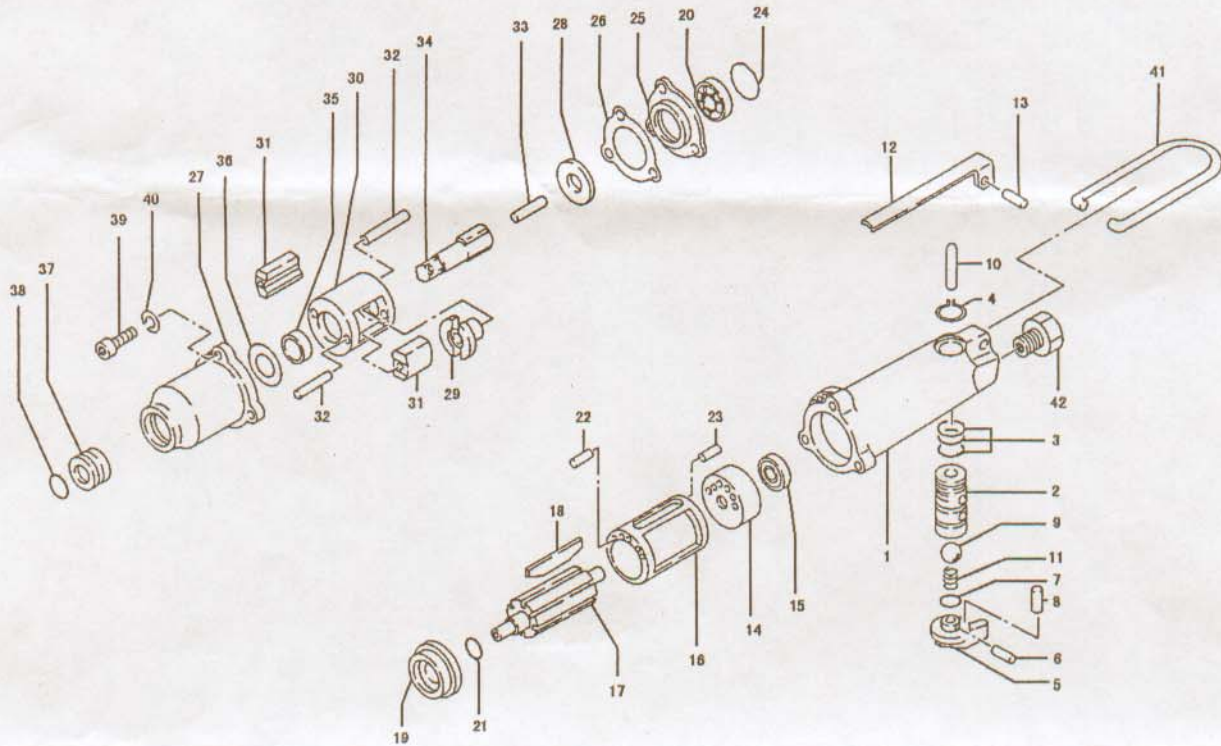

**IMPACT WRENCH**

**6WSHS**

No.	Parts No.	Description	Q'ty	Remark	No.	Parts No.	Description	Q'ty	Remark
1	109567	CYLINDER CASE	1		31	10951B	HAMMER	2	
2	11488D	REVERSE VALVE	1		32	10952B	HAMMER STUD	2	
3	OS-12.5	O-RING	3		33	11030B	CENTER ROD	1	
4	DS-17	STOP RING	1		34	10953B	CHUCK DRIVER	1	
5	110143F	REVERSE HANDLE	1		35	10954	HAMMER CASE BUSH	1	
6	SPW02022	SPRING PIN	1		36	AS1101	THRUST WASHER	1	
7	OS-11.2	O-RING	1		37	111281C	FRONT CASE BUSH	1	
8	SPW02006	SPRING PIN	1		38	OP-12	FRONT CASE RING	1	
9	EB 3/8	THROTTLE VALVE	1		39	B760520	CASING BOLT	3	
10	NR350258	THROTTLE VALVE ROD	1		40	WSS050	SPRING WASHER	3	
11	113468	THROTTLE SPRING	1		41	50019B	HANGER	1	
12	11012B	THROTTLE LEVER	1		42	H1055	INLET BUSH	1	
13	SPW04022	THROTTLE LEVER PIN	1						
14	109562B	TOP BEARING CASE	1						
15	R-6	TOP ROTOR BEARING	1						
16	10940C	CYLINDER	1						
17	10941B	ROTOR	1						
18	10942	ROTOR VANE	6						
19	109563B	BOTTOM B'RING CASE	1						
20	R-6	B. ROTOR B'RING	1						
21	OR-7	BEARING CASE RING	1						
22	SPW02512	KNOCK PIN	1						
23	SPW02010	KNOCK PIN	1						
24	OS-38	O-RING	1						
25	109549B	CASE JOINT	1						
26	109550	SHEET PACKING	1						
27	109548	FRONT CASE	1						
28	10948D	SPACE COLLAR	1						
29	10949	DRIVER	1						
30	10950B	HAMMER CASE	1						