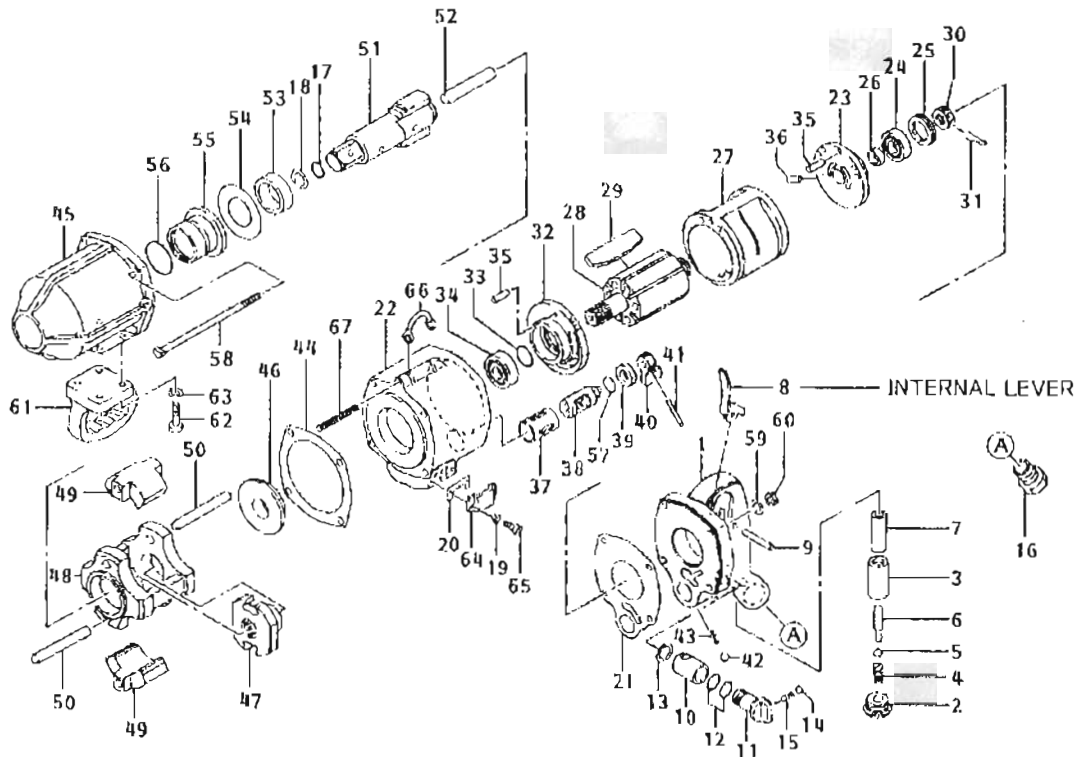

**IMPACT WRENCH**

**38WE**

No.	Parts No.	Description	Q'ty	Remark	No.	Parts No.	Description	Q'ty	Remark
1	128143B	HANDLE	1		36	SPW03008	KNOCK PIN	1	
2	128102	THROTTLE CAP	1		37	12826	REVERSE VALVE BUSH	1	
3	12804D	THROTTLE VALVE BUSH	1		38	128118B	REVERSE VALVE	1	
4	128101	THROTTLE SPRING	1		39	12828	REVERSE SPACE WASHER	1	
5	EB 5/8	THROTTLE VALVE	1		40	128130	REVERSE HANDLE	1	
6	12688D	THROTTLE VALVE ROD	1		41	SPW04022	REVERSE HANDLE PIN	1	
7	12606	THROTTLE GUIDE BUSH	1		42	SB 3/16	STOP BALL	1	
8	12811	THROTTLE LEVER	1		43	12629	STOP BALL SPRING	1	
9	NR50021B	THROTTLE LEVER PIN	1		44	12862B	BOTTOM SHEET PACKING	1	
10	128138B	ADJUST VALVE BUSH	1		45	128106	FRONT CASE	1	
11	128148C	ADJUST VALVE	1		46	12895B	SPACE COLLAR	1	
12	OP-16	ADJUST VALVE RING	2		47	128144B	DRIVER	1	
13	DS-22	STOP RING	1		48	12896	HAMMER CASE	1	
14	SB 5/32	STOP BALL	1		49	12869B	HAMMER	2	
15	11531	STOP BALL SPRING	1		50	12897	HAMMER STUD	2	
16	H1036	INLET BUSH	1		51	128149C	CHUCK DRIVER (CLIP)	1	
17	OR-14	O-RING	1		52	12639B	CENTER ROD	1	
18	12620D	CLIP	1		53	128104B	HAMMER CASE BUSH	1	
19	WSS040	SPRING WASHER	2		54	12898B	THRUST WASHER	1	
20	128163	MUFFLER PACKING	1		55	128142H	FRONT CASE BUSH	1	
21	128113D	TOP SHEET PACKING	1		56	OP-41	FRONT CASE BUSH RING	1	
22	128121B	CYLINDER CASE	1		57	OP-21	REVERSE VALVE RING	1	
23	128157B	TOP BEARING CASE	1		58	12843B	BOLT	4	
24	6204Z	TOP ROTOR BEARING	1		59	WS080	SPRING WASHER	4	
25	12856	BEARING NUT	1		60	N81108	NUT	4	
26	12819	ADJUST COLLAR	1		61	128120	GRIP HANDLE	1	
27	12820G	CYLINDER	1		62	B760818	BOLT	4	
28	128153C	ROTOR	1		63	WS080	SPRING WASHER	4	
29	12859D	ROTOR VANE	6		64	128141	MUFFLER COVER	1	
30	12620	ROTOR NUT	1		65	B760412	BOLT	2	
31	P03030	COTTER PIN	1		66	12646B	HOOK	1	
32	128158D	BOTTOM BEARING CASE	1		67	SPW05060	HOOK PIN	1	
33	OP-25	BEARING CASE RING	1						
34	6205Z	BOTTOM ROTOR BEARING	1						
35	SPW06014	KNOCK PIN	2						