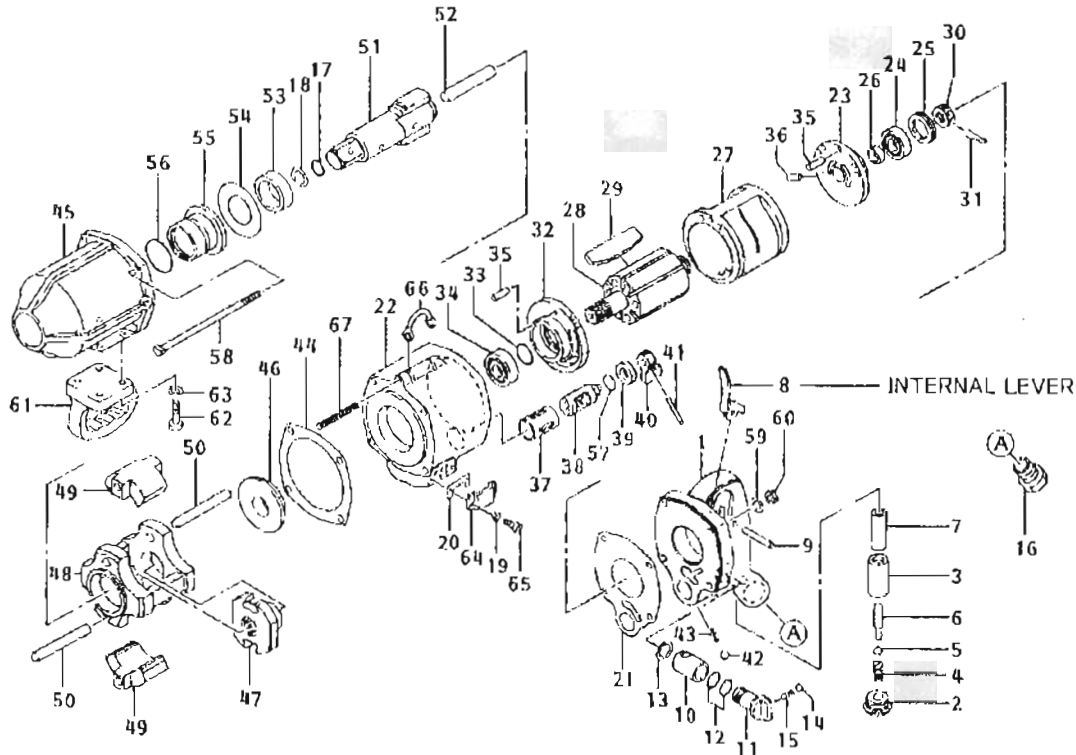

**IMPACT WRENCH**

**38WE**

No.	Parts No.	Description	Q'ty	Remark	No.	Parts No.	Description	Q'ty	Remark
1	128143B	HANDLE	1		36	SPW03008	KNOCK PIN	1	
2	128102	THROTTLE CAP	1		37	12826	REVERSE VALVE BUSH	1	
3	12804D	THROTTLE VALVE BUSH	1		38	128118B	REVERSE VALVE	1	
4	128101	THROTTLE SPRING	1		39	12828	REVERSE SPACE WASHER	1	
5	EB 5/8	THROTTLE VALVE	1		40	128130	REVERSE HANDLE	1	
6	12688D	THROTTLE VALVE ROD	1		41	SPW04022	REVERSE HANDLE PIN	1	
7	12606	THROTTLE GUIDE BUSH	1		42	SB 3/16	STOP BALL	1	
8	12811	THROTTLE LEVER	1		43	12629	STOP BALL SPRING	1	
9	NR50021B	THROTTLE LEVER PIN	1		44	12862B	BOTTOM SHEET PACKING	1	
10	128138B	ADJUST VALVE BUSH	1		45	128106	FRONT CASE	1	
11	128148C	ADJUST VALVE	1		46	12895B	SPACE COLLAR	1	
12	OP-16	ADJUST VALVE RING	2		47	128144B	DRIVER	1	
13	DS-22	STOP RING	1		48	12896	HAMMER CASE	1	
14	SB 5/32	STOP BALL	1		49	12869B	HAMMER	2	
15	11531	STOP BALL SPRING	1		50	12897	HAMMER STUD	2	
16	H1036	INLET BUSH	1		51	128149C	CHUCK DRIVER (CLIP)	1	
17	OR-14	O-RING	1		52	12639B	CENTER ROD	1	
18	12620D	CLIP	1		53	128104B	HAMMER CASE BUSH	1	
19	WSS040	SPRING WASHER	2		54	12898B	THRUST WASHER	1	
20	128163	MUFFLER PACKING	1		55	128142H	FRONT CASE BUSH	1	
21	128113D	TOP SHEET PACKING	1		56	OP-41	FRONT CASE BUSH RING	1	
22	128121B	CYLINDER CASE	1		57	OP-21	REVERSE VALVE RING	1	
23	128157B	TOP BEARING CASE	1		58	12843B	BOLT	4	
24	6204Z	TOP ROTOR BEARING	1		59	WS080	SPRING WASHER	4	
25	12856	BEARING NUT	1		60	N81108	NUT	4	
26	12819	ADJUST COLLAR	1		61	128120	GRIP HANDLE	1	
27	12820G	CYLINDER	1		62	B760818	BOLT	4	
28	128153C	ROTOR	1		63	WS080	SPRING WASHER	4	
29	12859D	ROTOR VANE	6		64	128141	MUFFLER COVER	1	
30	12620	ROTOR NUT	1		65	B760412	BOLT	2	
31	P03030	COTTER PIN	1		66	12646B	HOOK	1	
32	128158D	BOTTOM BEARING CASE	1		67	SPW05060	HOOK PIN	1	
33	OP-25	BEARING CASE RING	1						
34	6205Z	BOTTOM ROTOR BEARING	1						
35	SPW06014	KNOCK PIN	2						