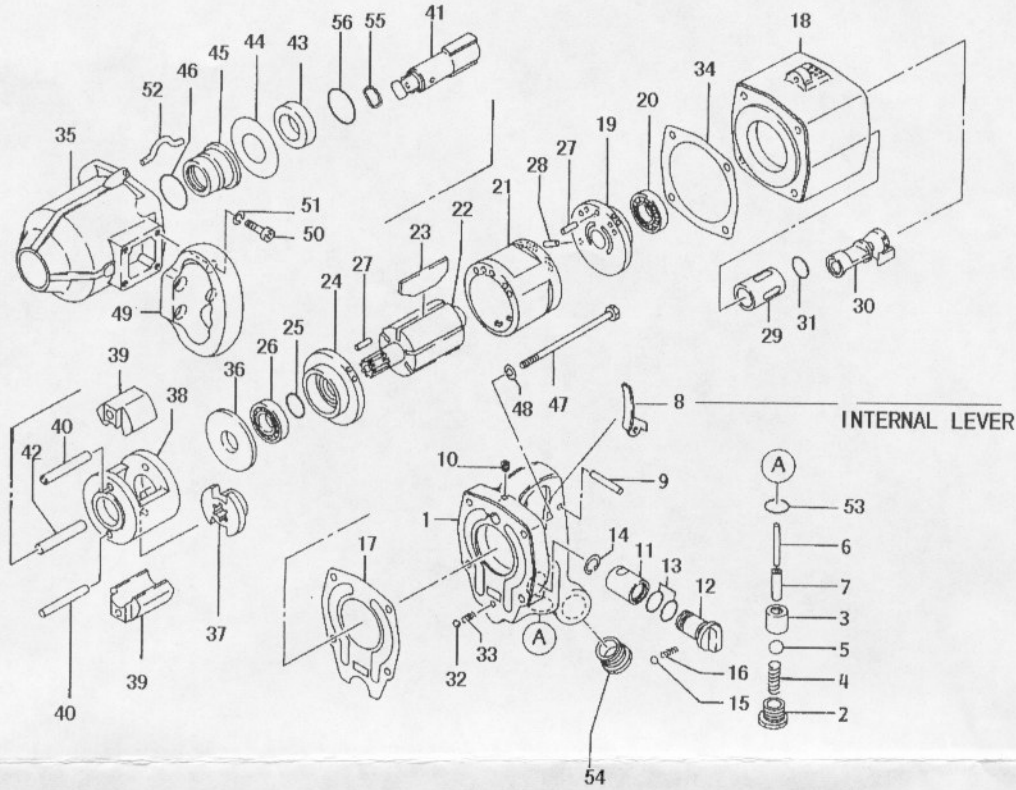

IMPACT WRENCH

32WH

No.	Parts No.	Description	Qty.	Remark	No.	Parts No	Description	Qty.	Remark
1	126551	HANDLE	1		31	OP-18	O-RING	1	
2	126421	THROTTLE CAP	1		32	SB 3/16	STOP BALL	1	
3	126422C	THROTTLE VALVE BUSH	1		33	12629	STOP BALL SPRING	1	
4	126441	THROTTLE SPRING	1		34	126434B	BOTTOM SHEET PACKING	1	
5	EB 5/8	THROTTLE VALVE	1		35	126435	FRONT CASE	1	
6	126424	THROTTLE ROD	1		36	12683C	SPACE COLLAR	1	
7	126425	THROTTLE VALVE GUIDE	1		37	126212B	DRIVER	1	
8	12811	THROTTLE LEVER	1		38	12684	HAMMER CASE	1	
9	NR500218	THROTTLE LEVER PIN	1		39	12635B	HAMMER	2	
10	OCD1/8PT	GM PLUG	1		40	12685	HAMMER STUD	2	
11	128138B	ADJUST VALVE BUSH	1		41	126206B	CHUCK DRIVER (CLIP)	1	
12	128148C	ADJUST VALVE	1		42	12639B	CENTER ROD	1	
13	OP-16	ADJUST VALVE RING	2		43	12692B	HAMMER CASE BUSH	1	
14	DS-22	STOP RING	1		44	12641B	THRUST WASHER	1	
15	SB 5/32	STOP BALL	1		45	126198E	FRONT CASE BUSH	1	
16	11531	STOP BALL SPRING	1		46	OR-24	O-RING	1	
17	126426D	TOP SHEET PACKING	1		47	126436	BOLT	4	
18	126427E	CYLINDER CASE	1		48	WS080	SPRING WASHER	4	
19	126428F	TOP BEARING CASE	1		49	128120	GRIP HANDLE	1	
20	6205Z	TOP ROTOR B'RING	1		50	B760818	BOLT	4	
21	126640	CYLINDER	1		51	WS080	SPRING WASHER	4	
22	126414C	ROTOR	1		52	126437	HOOK	1	
23	126415B	ROTOR VANE	5		53	OS-20	O-RING	1	
24	126430E	BOTTOM BEARING CASE	1		54	H1036	INLET BUSH	1	
25	OP-25	CASE RING	1		55	126242	CLIP	1	
26	6205Z	BOTTOM BEARING	1		56	OR-14	O-RING	1	
27	SPW06014	KNOCK PIN	2						
28	SPW04008	KNOCK PIN	1						
29	126431B	REVERSE VALVE BUSH	1						
30	126639	REVERSE VALVE	1						