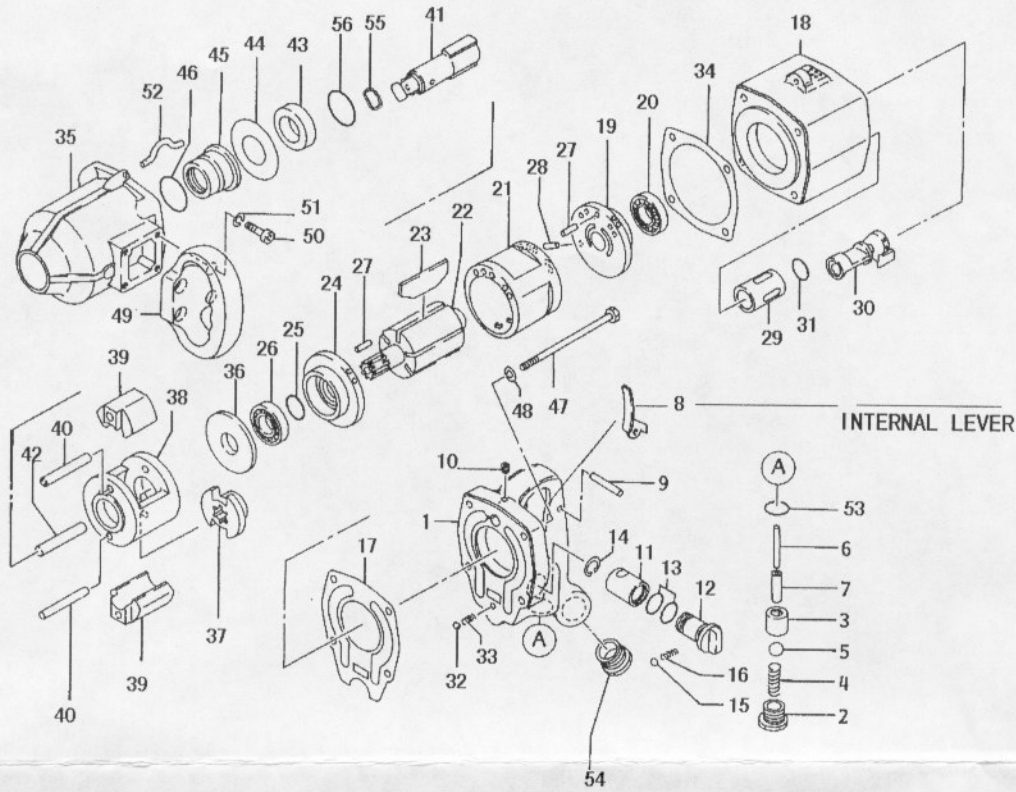

IMPACT WRENCH

32WH

No.	Parts No.	Description	Qty.	Remark	No.	Parts No	Description	Qty.	Remark
1	126551	HANDLE	1		31	OP-18	O-RING	1	
2	126421	THROTTLE CAP	1		32	SB 3/16	STOP BALL	1	
3	126422C	THROTTLE VALVE BUSH	1		33	12629	STOP BALL SPRING	1	
4	126441	THROTTLE SPRING	1		34	126434B	BOTTOM SHEET PACKING	1	
5	EB 5/8	THROTTLE VALVE	1		35	126435	FRONT CASE	1	
6	126424	THROTTLE ROD	1		36	12683C	SPACE COLLAR	1	
7	126425	THROTTLE VALVE GUIDE	1		37	126212B	DRIVER	1	
8	12811	THROTTLE LEVER	1		38	12684	HAMMER CASE	1	
9	NR500218	THROTTLE LEVER PIN	1		39	12635B	HAMMER	2	
10	OCD1/8PT	GM PLUG	1		40	12685	HAMMER STUD	2	
11	128138B	ADJUST VALVE BUSH	1		41	126206B	CHUCK DRIVER (CLIP)	1	
12	128148C	ADJUST VALVE	1		42	12639B	CENTER ROD	1	
13	OP-16	ADJUST VALVE RING	2		43	12692B	HAMMER CASE BUSH	1	
14	DS-22	STOP RING	1		44	12641B	THRUST WASHER	1	
15	SB 5/32	STOP BALL	1		45	126198E	FRONT CASE BUSH	1	
16	11531	STOP BALL SPRING	1		46	OR-24	O-RING	1	
17	126426D	TOP SHEET PACKING	1		47	126436	BOLT	4	
18	126427E	CYLINDER CASE	1		48	WS080	SPRING WASHER	4	
19	126428F	TOP BEARING CASE	1		49	128120	GRIP HANDLE	1	
20	6205Z	TOP ROTOR B' RING	1		50	B760818	BOLT	4	
21	126640	CYLINDER	1		51	WS080	SPRING WASHER	4	
22	126414C	ROTOR	1		52	126437	HOOK	1	
23	126415B	ROTOR VANE	5		53	OS-20	O-RING	1	
24	126430E	BOTTOM BEARING CASE	1		54	H1036	INLET BUSH	1	
25	OP-25	CASE RING	1		55	126242	CLIP	1	
26	6205Z	BOTTOM BEARING	1		56	OR-14	O-RING	1	
27	SPW06014	KNOCK PIN	2						
28	SPW04008	KNOCK PIN	1						
29	126431B	REVERSE VALVE BUSH	1						
30	126639	REVERSE VALVE	1						