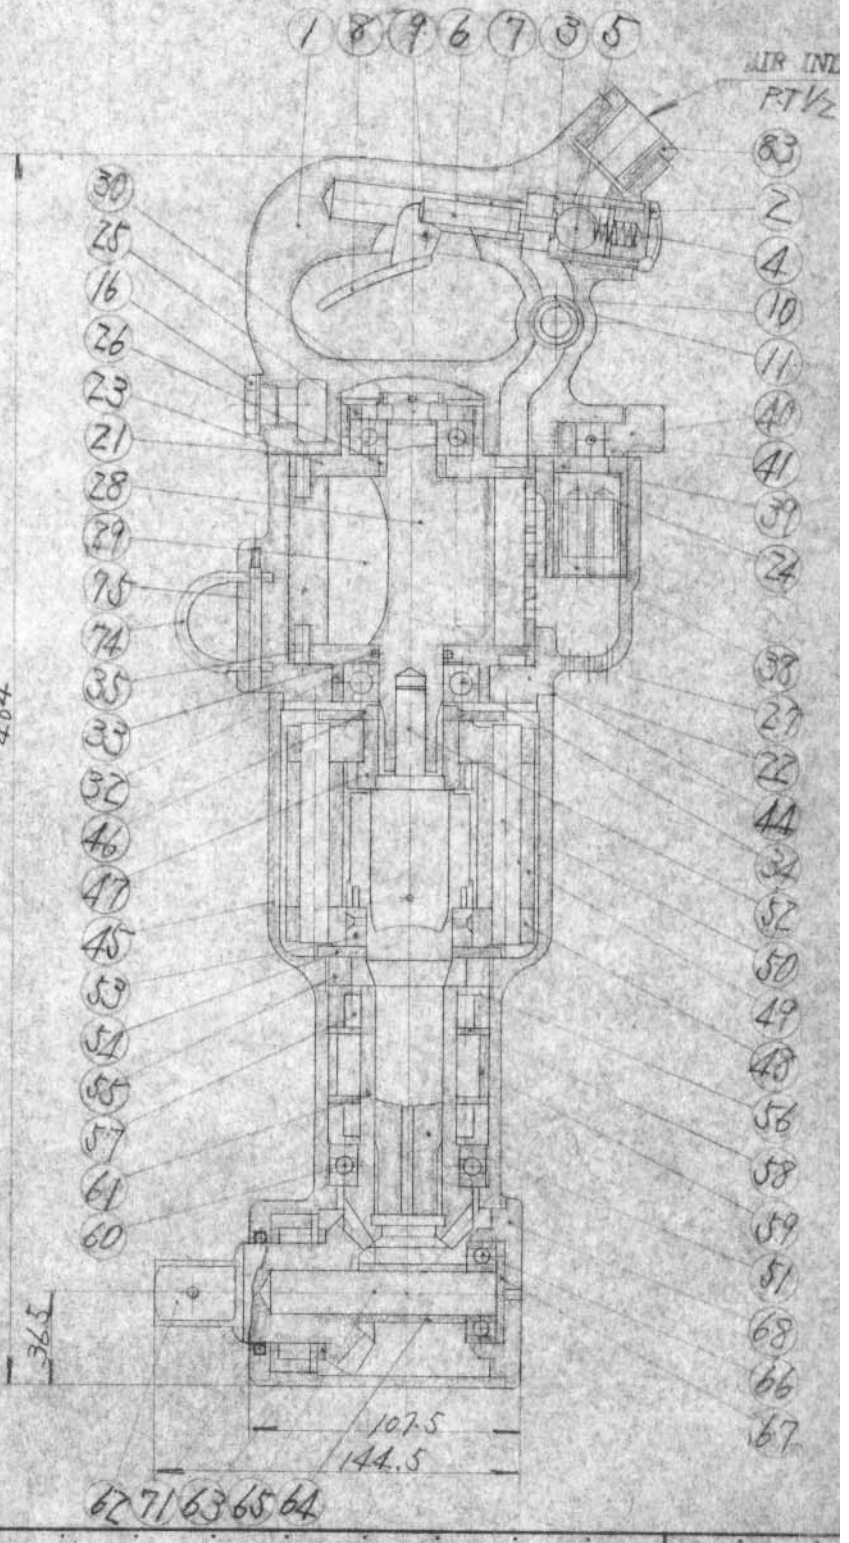

# CORNER WRENCH

32CWB

AIR PRESS	6	kg/cm <sup>2</sup>
CAPACITY	22~28	m.m.
FREE SPEED	2800	r.p.m.
SOCKET SIZE	S4. 25.4	m.m.
WEIGHT	17	kg
AIR CONS	1.34	m <sup>3</sup> /min
HOSE DIA	12.7	m.m.