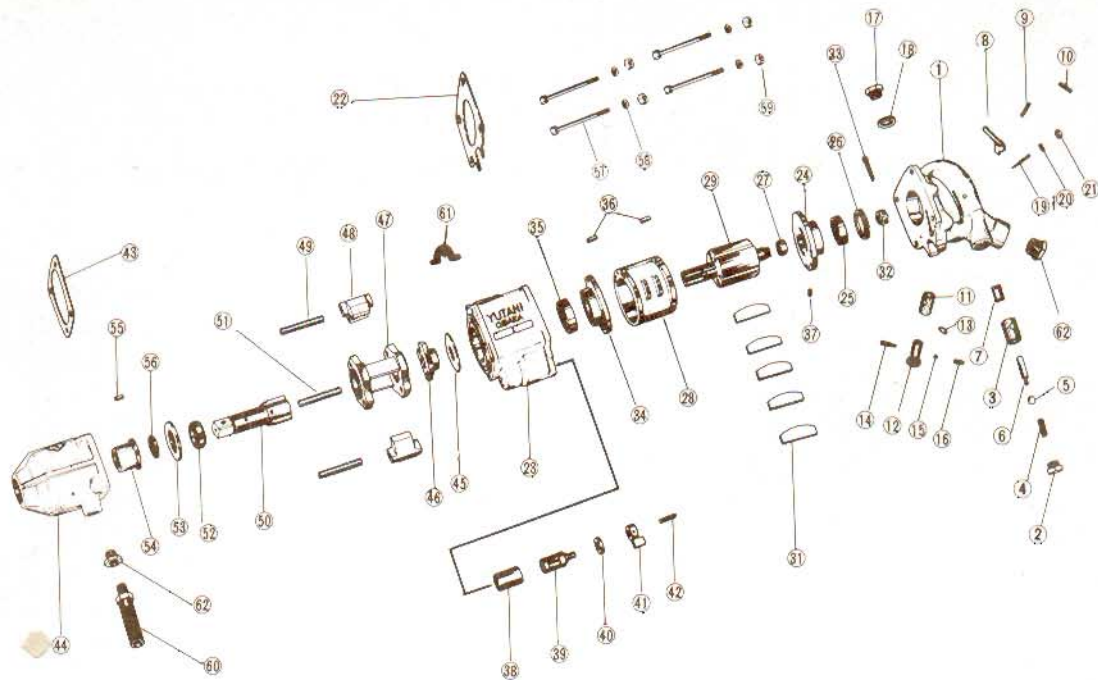

IMPACT WRENCH 22WH

No.	Part No.	Name of Part	No Req'd	Remark	No.	Part No.	Name of Part	No Req'd	Remark
1	12481	Handle	1		33	P156	Rotor Nut Cotter Pin	1	
2	12204	Throttle Valve Cap	1		34	12418	Bottom Bearing Case	1	
3	12205	Throttle Valve Bushing	1		35	R204Z	Bottom Rotor Bearing	1	#6204Z
4	12299	Throttle Valve Spring	1		36	SP5014B	Knock Pin	2	
5	E13	Throttle Valve	1		37	SP3008B	Knock Pin	1	
6	12296	Throttle Valve Rod	1		38	12224B	Reverse Valve Bushing	1	
7	12466	Throttle Guide Bushing	1		39	12225B	Reverse Valve	1	
8	12463	Throttle Lever	1		40	12226	Reverse Valve Ring	1	
9	SP5043A	Throttle Lever Pin	1		41	12227	Reverse Handle	1	
10	SP3028A	Throttle Lever Stop Pin	1		42	SP3018A	Reverse Handle Pin	1	
11	12210	Adjust Valve Bushing	1		43	12450	Bottom Seat Packing	1	
12	12290B	Adjust Valve	1		44	12420	Front Case	1	
13	P-10	Adjust Valve Ring	1		45	12473	Space Collar	1	
14	12255	Adjust Valve Screw	1		46	12423	Driver	1	
15	B101	Stop Ball	2		47	12474	Hammer Case	1	
16	11531	Stop Ball Spring	2		48	12459	Hammer	2	
17	OC102	Oil Cap	1		49	12475	Hammer Stud	2	
18	P1006	Oil Cap Packing	1		50	12458	Chuck Driver	1	
19	NV103	Needle Valve	1		51	12428	Center Rod	1	
20	P1008	Needle Valve Packing	1		52	12479	Hammer Case Bushing	1	
21	N148B	Needle Valve Nut	1		53	12430	Thrust Washer	1	
22	12433	Top Seat Packing	1		54	12431B	Front Case Bushing	1	
23	12434	Cylinder Case	1		55	SP6014B	Front Case Knock Pin	1	
24	12410	Top Bearing Case	1		56	12432	Oil Packing	1	
25	R203	Top Rotor Bearing	1	#6203Z	57	12444	Bolt	4	
26	12411	Bearing Nut	1		58	S109	Spring Washer	4	
27	12412	Adjust Collar	1		59	N149	Nut	4	
28	12413B	Cylinder	1		60	12137B	Dead Handle	1	
29	12447	Rotor	1		61	12249	Hook	1	
30	12415	Rotor Plug	5		62	H1034	Inlet Bushing	2	
31	12416	Rotor Vane	5						
32	12221	Rotor Nut	1						