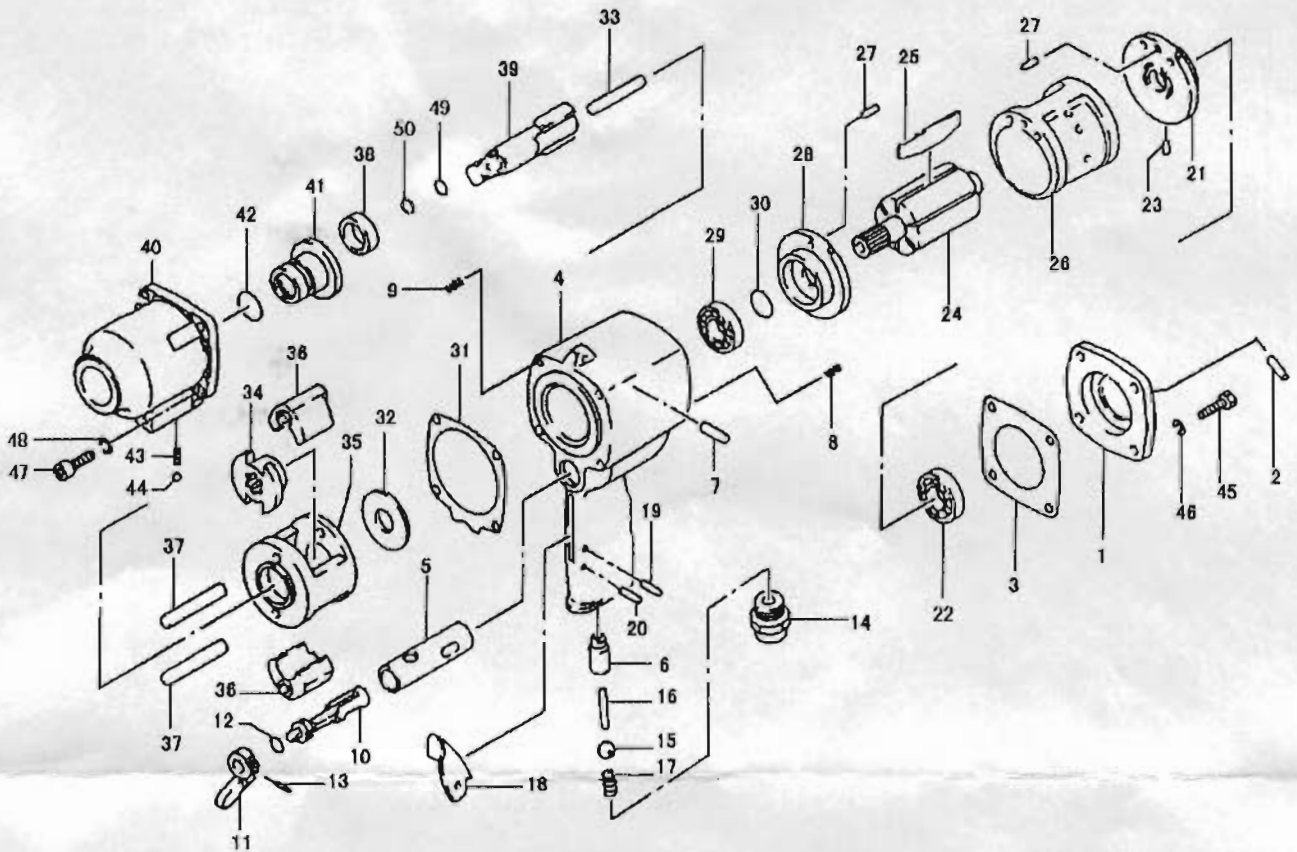

IMPACT WRENCH

13WH2

No.	Parts No.	Description	Qty	Remark	No.	Parts No.	Description	Qty	Remark
1	118675C	HEAD	1		31	118800	BOTTOM SHEET PACKING	1	
2	SPW06010	SPRING PIN	1		32	118805B	SPACE COLLAR	1	
3	118676B	TOP SHEET PACKING	1		33	11840	CENTER ROD	1	
4	118797	CYLINDER CASE	1		34	118301	DRIVER	1	
5	118798B	REVERSE VLAVE BUSH	1		35	118302C	HAMMER GASE	1	
6	111294C	THROTTLE VALVE BUSH	1		36	118334B	HAMMER	2	
7	SPW06010	SPRING PIN	1		37	118304	HAMMER STUD	2	
8	MO515D	HELICERT	4		38	11962B	HAMMER CASE BUSH	1	
9	MO615D	HELICERT	4		39	118421	CHUCK DRIVER (CLIP)	1	
10	118799	REVERSE VALVE	1		40	118801	FRONT CASE	1	
11	113236B	REVERSE HANDLE	1		41	118427B	FRONT CASE BUSH	1	
12	OP-10A	REVERSE VALVE RING	1		42	OP-18	FRONT CASE BUSH RING	1	
13	SPW02014	REVERSE HANDLE PIN	1		43	50413	STOP BALL SPRING	1	
14	115448	INLET BUSH	1		44	SB 5/32	STOP BALL	1	
15	EB 3/8	THROTTLE VALVE	1		45	B760516	BOLT	4	
16	NR400348	THROTTLE VALVE ROD	1		46	WSS050	SPRING WASHER	4	
17	109554	THROTTLE SPRING	1		47	B760620	BOLT	4	
18	109589	THROTTLE LEVER	1		48	WSS060	SPRING WASHER	4	
19	SPW04018	THROTTLE LEVER PIN	1		49	OP-8	O-RING	1	
20	SPW03018	STOP PIN	1		50	115243	CLIP	1	
21	118426B	TOP BEARING CASE	1						
22	6002	TOP ROTOR BEARING	1						
23	SPW03008	KNOCK PIN	1						
24	118296	ROTOR	1						
25	118297	ROTOR VANE	6						
26	118295F	CYLINDER	1						
27	SPW04012	KNOCK PIN	2						
28	118430B	BOTTOM BEARING CASE	1						
29	6002	BOTTOM ROTOR BEARING	1						
30	OP-15	BEARING CASE RING	1						