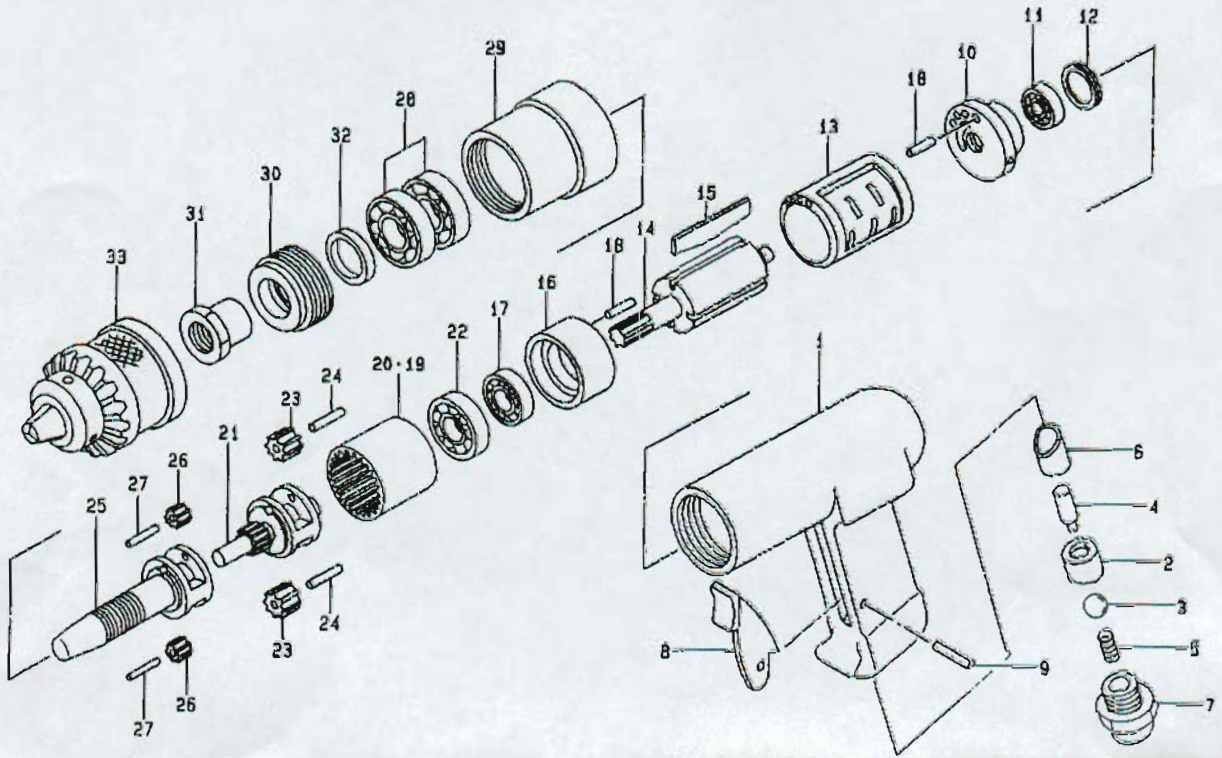

**AIR DRILL**

**YBD-10**

No.	Parts No.	Description	Q'ty	Remark	No.	Parts No.	Description	Q'ty	Remark
1	30173E	CYLINDER CASE	1		31	30158	DRIVE SHAFT NUT	1	
2	111291B	THROTTLE VALVE BUSH	1		32	P1139	OIL PACKING	1	
3	EB 3/8	THROTTLE VALVE	1		33	30250	CHUCK	1	
4	NR400278	THROTTLE VALVE ROD	1						
5	109554B	THROTTLE SPRING	1						
6	111293	THROTTLE GUIDE BUSH	1						
7	115448	THROTTLE CAP	1						
8	109422D	THROTTLE LEVER	1						
9	SPW04020	THROTTLE LEVER PIN	1						
10	30182	TOP BEARING CASE	1						
11	EE-2	TOP ROTOR BEARING	1						
12	50009	BEARING CAP	1						
13	30180	CYLINDER	1						
14	30185	ROTOR	1						
15	61711	ROTOR VANE	4						
16	30183	BOTTOM BEARING CASE	1						
17	EE-3	BOTTOM ROTOR BEARING	1						
18	SPW02508	KNOCK PIN	2						
19	30147	INTERNAL GEAR	1						
20	SPW01505	INTERNAL GEAR PIN	1						
21	90809	PINION HOLDER	1						
22	EE-4	PINION HOLDER BEARING	1						
23	30150	FIRST PINION	2						
24	30127	FIRST PINION SHAFT	2						
25	30168	DRIVE SHAFT	1						
26	30146	SECOND PINION	2						
27	30128	SECOND PINION SHAFT	2						
28	6002	DRIVE SHAFT BEARING	2						
29	30163	CYLINDER CASE CAP	1						
30	30165	BEARING CAP	1						