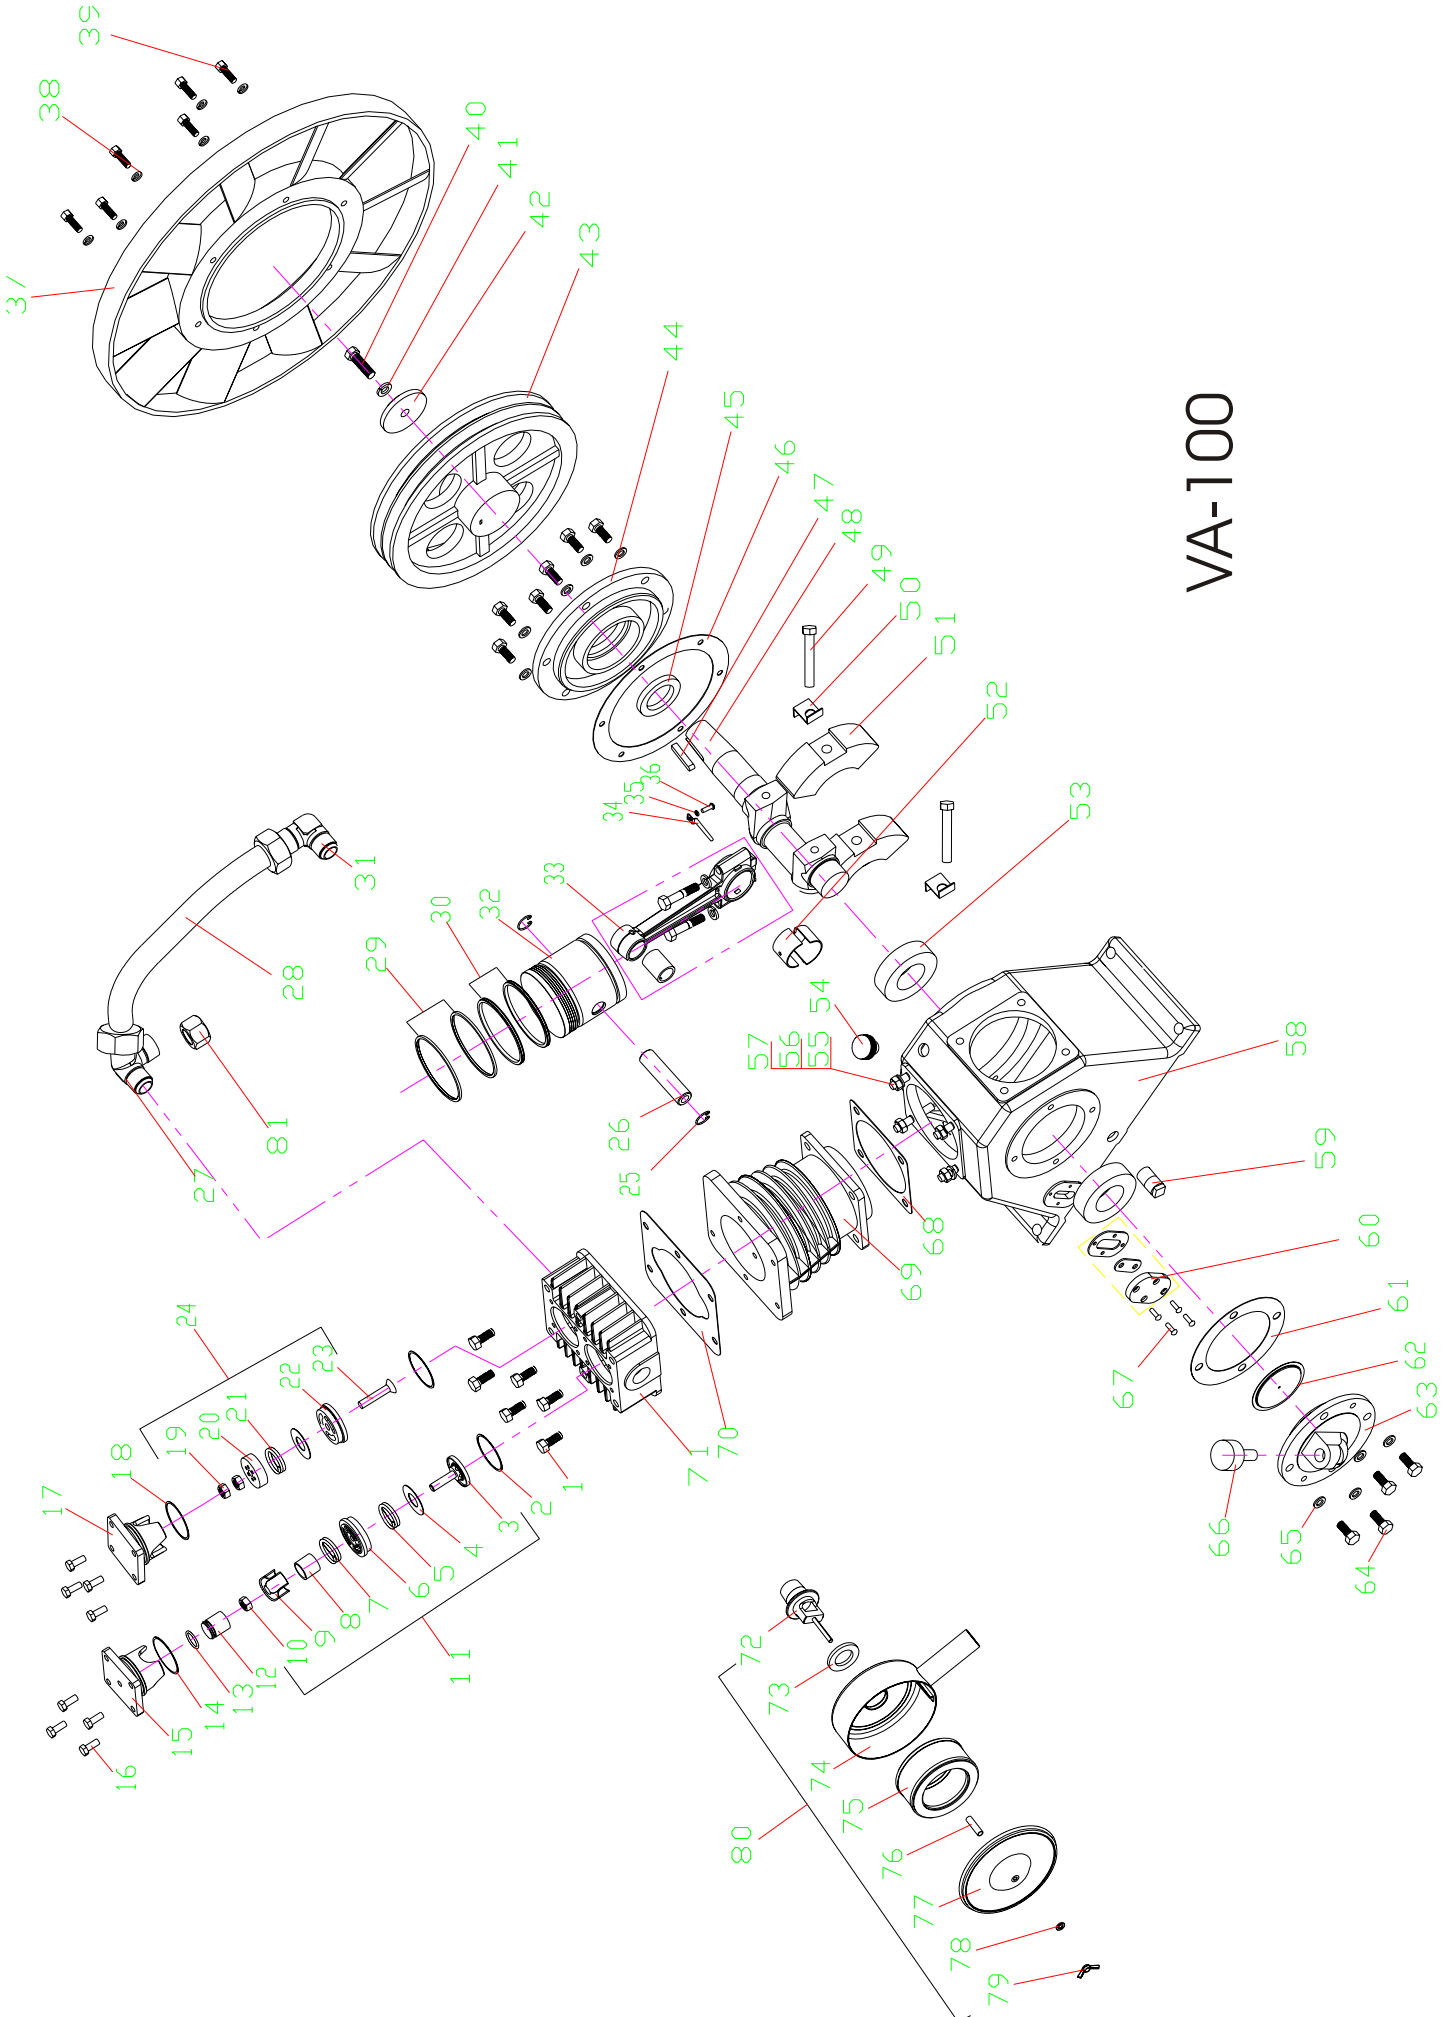

5750 DONAHUE STREET, MONTREAL, QUEBEC. H4S 1C1
TEL.: 514-336-3820, 800-390-0140 FAX: 514-745-1764
www.airtekltd.com E-MAIL info@airtekltd.com

Fu Sheng

VA-100 Pump

VA-100

ITEM	DESCRIPTION	QTY	PART NO.
1	BOLT M10*80	12	9150113-1110080-5618
2	WASHER	4	70124-11110
3	INLET VALVE SEAT	2	70124-31020
4	VALVE DISC	4	70124-31030
5	INLET VALVE SPRING	2	70124-31070
6	INLET VALVE SEAT	2	70124-31010
7	UNLOADING SPRING	2	70124-11230
8	NULOAD FORK GUIDE	2	70124-31090
9	NULOAD PORK	2	70124-31080
10	NUT,M10	2	92518-231000
11	INLET VALVE SET	2	70124-31000
12	UNLOADING PISTON	2	70124-11220
13	O-RING	2	93601-870021
14	RING	2	93602-870055
15	INLET VALVE PUSH COVER	2	70124-11150
16	BOLT	16	91501-1308025-8.8
17	OUTLET VALVE PUSH COVER	2	70124-11450
18	O-RING	2	93602-810055
19	NUT,M10	4	92501-231000
20	OUTLET VALVE SEAT	2	70124-41020
21	OUTLET VALVE SPRING	2	70124-41070
22	OUTLET VALVE SEAT	2	70124-41011
23	BOLT,M10*50	2	-
24	OUTLET VALVE SET	2	70124-41000
25	PISTON PIN LOCKING RING	4	70124-61070
26	PISTON PIN	2	70124-61120
27	PIPE JOINT	1	701210A1-87021
28	OUTLET PIPE	1	701210A1-87101
29	COMPRESSION RING	4	70124-61030
30	OIL CONTROL RING	4	70124-61050
31	PIPE JOINT	1	701210A1-87011
32	PISTON	2	70124-61011
33	CONNECTING ROD ASSEMBLY	2	70124-61201
34	OIL SPLASH DIPPER	2	70124-61281
35	SPRING WASHER	2	92522-130500
36	BOLT	2	91507-1305010
37	FAN	1	70124-76310
38	SPRING WASHER	6	92522-130800
39	BOLT M8*30	6	91501-2308030
40	BOLT M12*40	1	91501-1312040-8.8
41	SPRING WASHER	1	92522-131200
42	COMPRESSOR PULLEY WASHER	1	70124-76210
43	COMPRESSOR PULLEY	1	70124-76011
44	FRONT BEARING COVER	1	70124-57030
45	OIL SEAL	1	70124-57080
46	FRONT BEARING COVER PACKING	1	70124-57950
47	PIN	1	70124-56060
48	CRANKSHAFT	1	70124-56010
49	BOLT	2	70124-56810
50	CRANKSHAFT COUNTERWEIGHT LOCKWASHER	2	70124-56830
51	CRANKSHAFT COUNTERWEIGHT	2	70124-56030
52	BEARING	4	70124-61090
53	BEARING	2	93502-32209
54	CRANKCASE OIL CAP	1	70123-57190
55	BOLT	8	70123-51810
56	SPRING WASHER	8	92522-131000