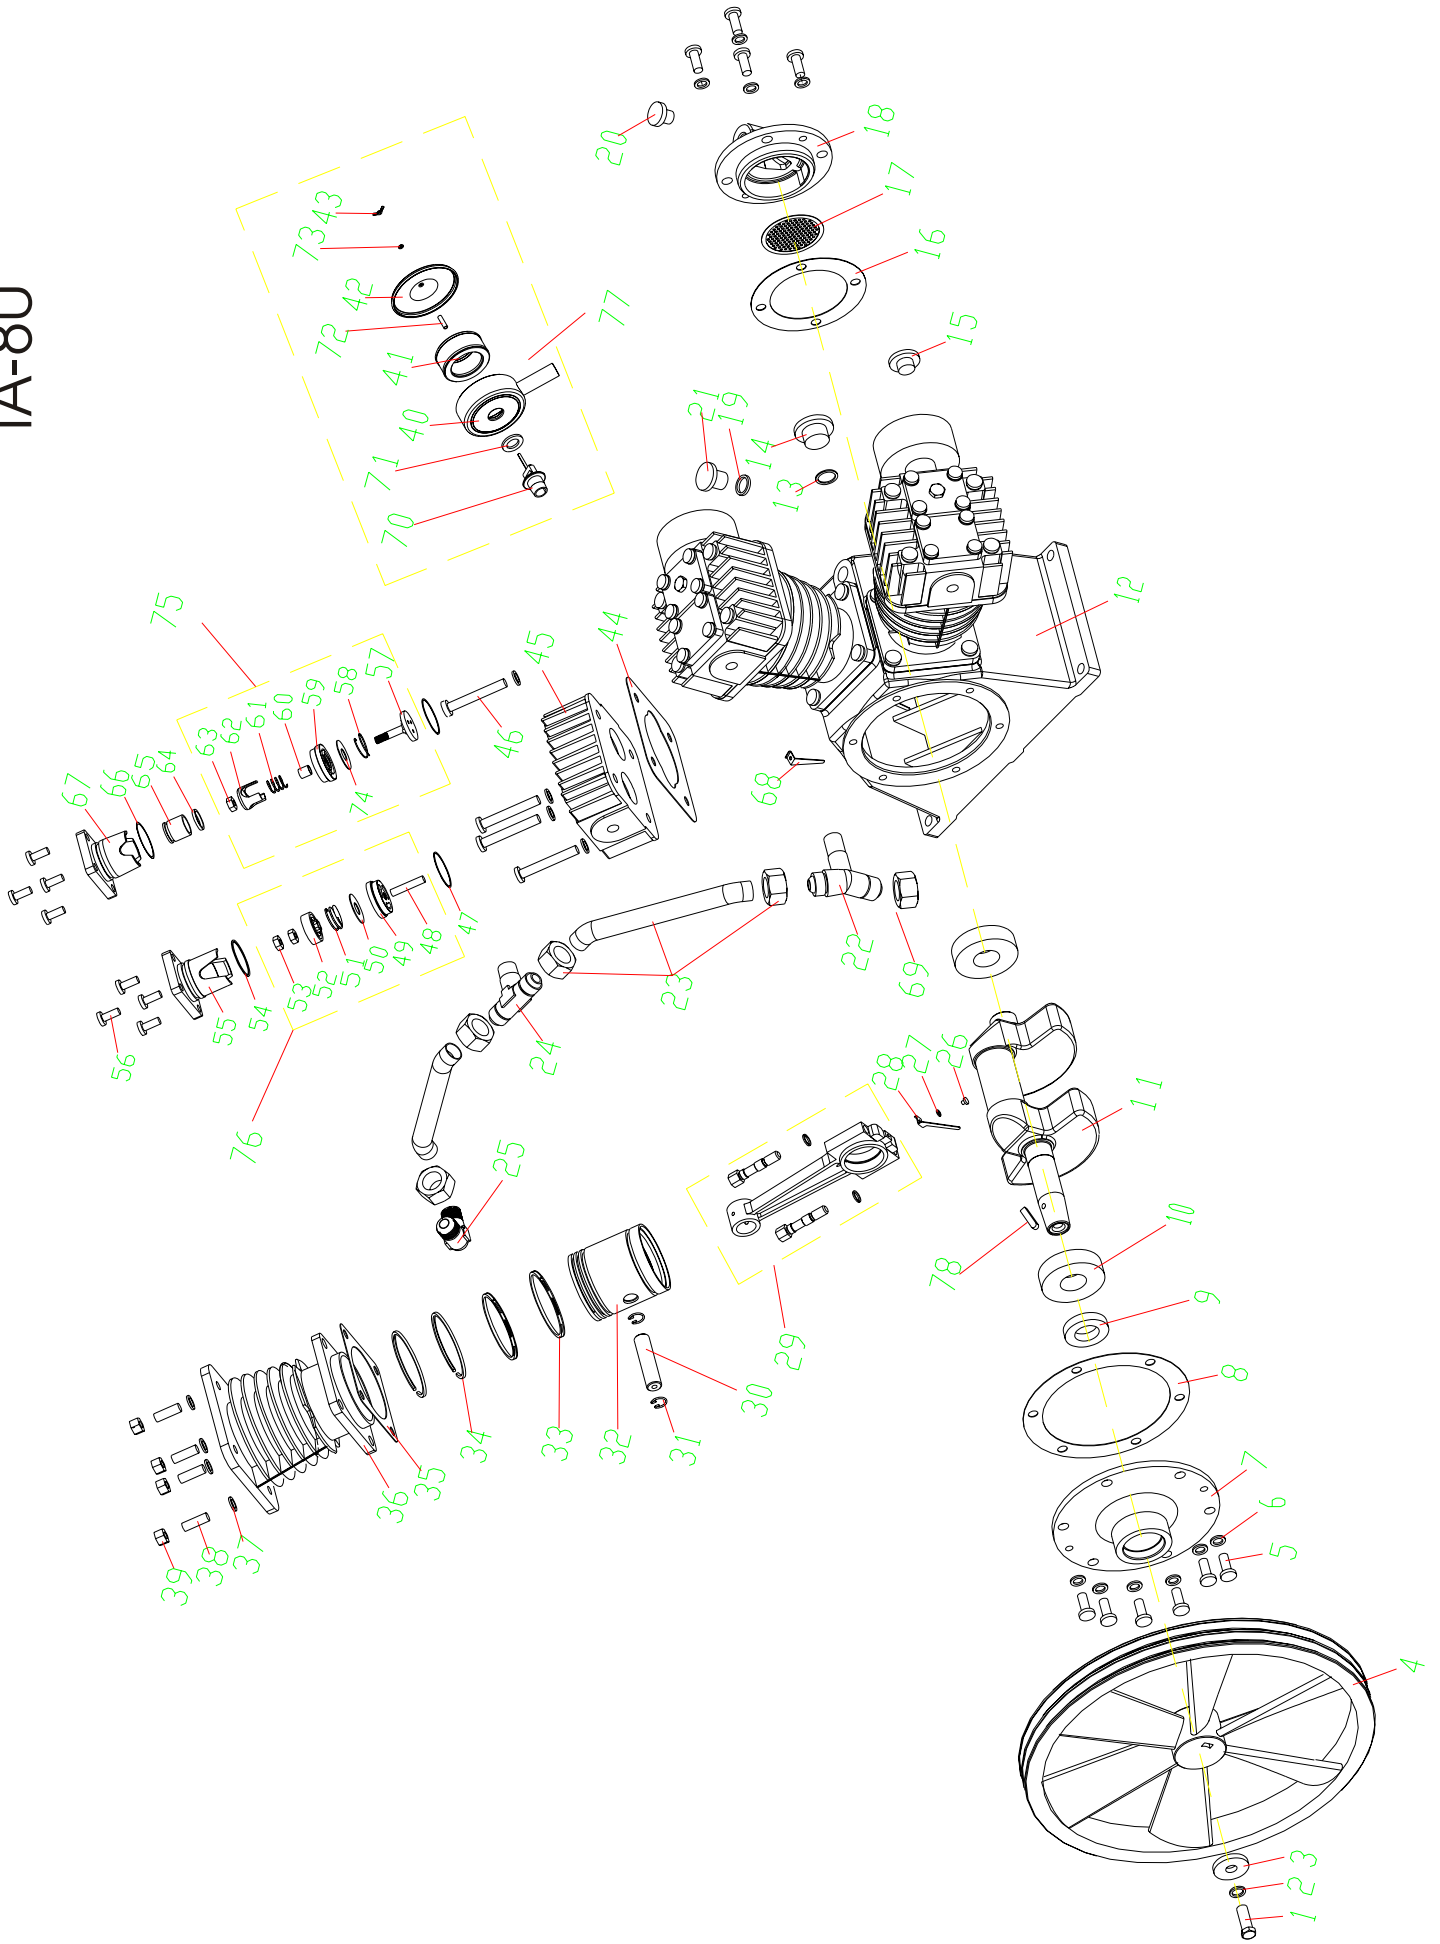

TA-80

ITEM	DESCRIPTION	QTY	PART NO.
1	BOLT	1	91501-1312030-8.8
2	SPRING WASHER	1	92522-131200
3	COMPRESSOR PULLEY WASHER	1	70123-76210
4	COMPRESSOR PULLEY	1	70133-76010
5	BOLT	10	91501-1310020-8.8
6	COPPER WASHER	10	92521-191000
7	FRONT BEARING COVER	1	70133-57030
8	FRONT BEARING COVER PACKING	1	70123-57950
9	FRONT OIL SEAL	1	70123-57080
10	BEARING	2	9350112-6306
11	CRANKSHAFT	1	70133-56011
12	CRANKCASE	1	70133-57010
13	O-RING	1	93602-8126026
14	GAUGE SET	1	-
15	SCREW PLUG	1	90112-100404
16	REAR BEARING COVER PACKING	1	70133-57960
17	REAR BEARING PLATE	1	70133-57590
18	REAR BEARING COVER	1	70133-57061
19	RING	1	93601-810018
20	AIR BREATHER ASS'Y	1	70103-57600
21	CRANKCASE OIL CAP	1	70123-57190
22	OUTLET PIPE JOINT	1	701308A1-87031
23	OUTLET PIPE	2	70133-87101
24	OUTLET PIPE JOINT	1	701308A1-87021
25	OUTLET PIPE JOINT	1	701208A1-87011
26	BOLT	3	-
27	SPRING WASHER	3	92522-130400
28	OIL SPLASH DIPPER	2	70122-61282
29	CONNECTING ROD ASSEMBLY	3	70123-61201
30	PISTON PIN	3	70123-61120
31	PISTON PIN LOCKING RING	6	70123-61070
32	PISTON	3	70123-61012
33	OIL CONTROL RING	6	70123-61050
34	COMPRESSION RING	6	70123-61030
35	CYLINDER CRANKCASE PACKING	3	70123-51610
36	CYLINDER	3	70123-51012
37	SPRING WASHER	24	92522-131000
38	BOLT	12	70123-51810
39	NUT	12	92501-131000
40	AIR FILTER BELOW COVER	3	70123-66012
41	AIR FILTER CORE	3	70123-66140
42	AIR FILTER OVER COVER	3	70123-66171
43	AEROFIL NUT	3	-
44	CYLINDER HEAD PACKING	3	70123-11612
45	CYLINDER HEAD	3	70123-11010
46	BOLT	12	-
47	WASHER	6	70123-11110
48	BOLT	3	70123-41810
49	OUTLET VALVE SEAT	3	70123-41011
50	INLET VALVE PLATE	3	70123-31030
51	OUTLET VALVE SPRING	3	70123-41070
52	OUTLET VALVE RECEIVER	3	70123-41020
53	LOCK NUT	6	92502-230800