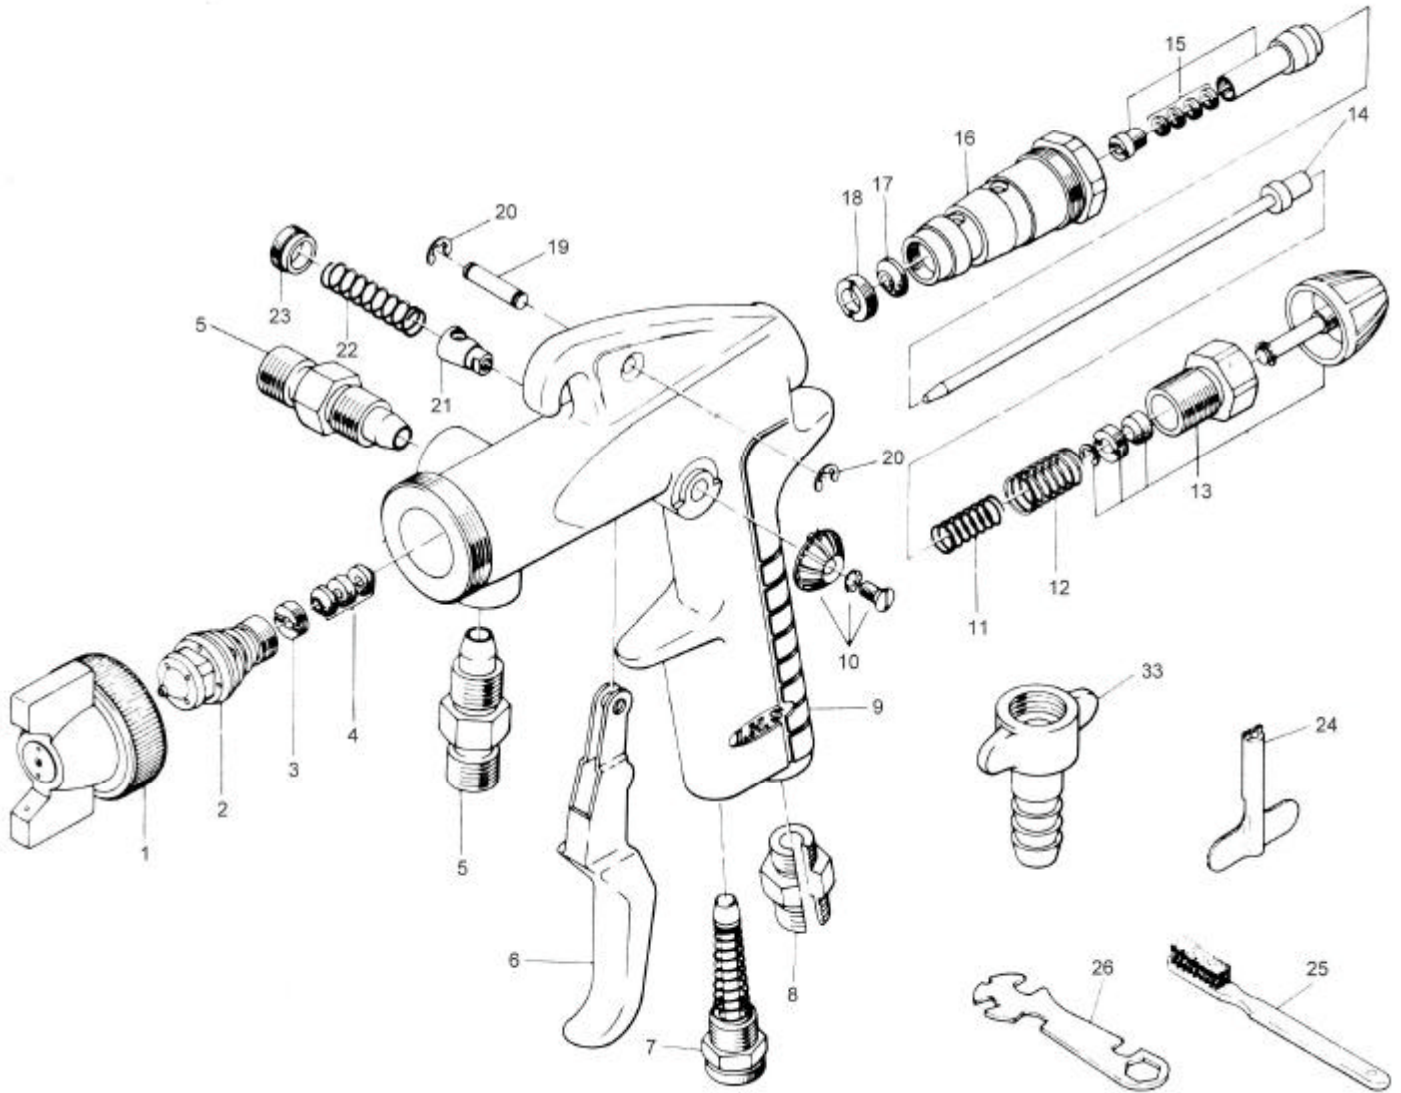

吉生 GISON

GYD-A61S Spray Gun

PARTS LIST

☛ :Consuming Part

Item No.	Part No.	Description	Qty.	Item No.	Part No.	Description	Qty.
01	A61S01	Air Cap Set	1	14	A61S14	Fluid Needle Set	1
02	A61S02	Fluid Nozzle	1	15	A61S15	Air Valve	1
03	A61S03	Needle Packing Seat	1	16	A61S16	Air Valve Chamber	1
04	A61S04	Packing Fluid Needle	3	17	A61S17	Air Valve Packing	2
05-1	A61S05-1	Fluid Joint (S)	1	18	A61S18	Air Valve Packing Seal	1
05-2	A61S05-2	Fluid Joint (G)	1	19	A61S19	Trigger Stud	1
06	A61S06	Trigger	1	20	A61S20	Stop Ring	2
07	A61S07	Air Adj. Valve Set	1	21	A61S21	Pattern Adj. Valve	1
08	A61S08	Air Hose Joint	1	22	A61S22	Pattern Adj. Valve Spring	1
09	A61S09	Gun Body-Gravity	1	23	A61S23	Screw	1
10	A61S10	Pattern Adj. Knob	1	24	A61S24	Special Driver	1
11	A61S11	Needle Valve Spring	1	26	A61S26	Spanner	1
12	A61S12	Air Valve Spring	1	33	A61S33	Fluid Hose Joint Set	1
13	A61S13	Fluid Adj. Knob Set	1				