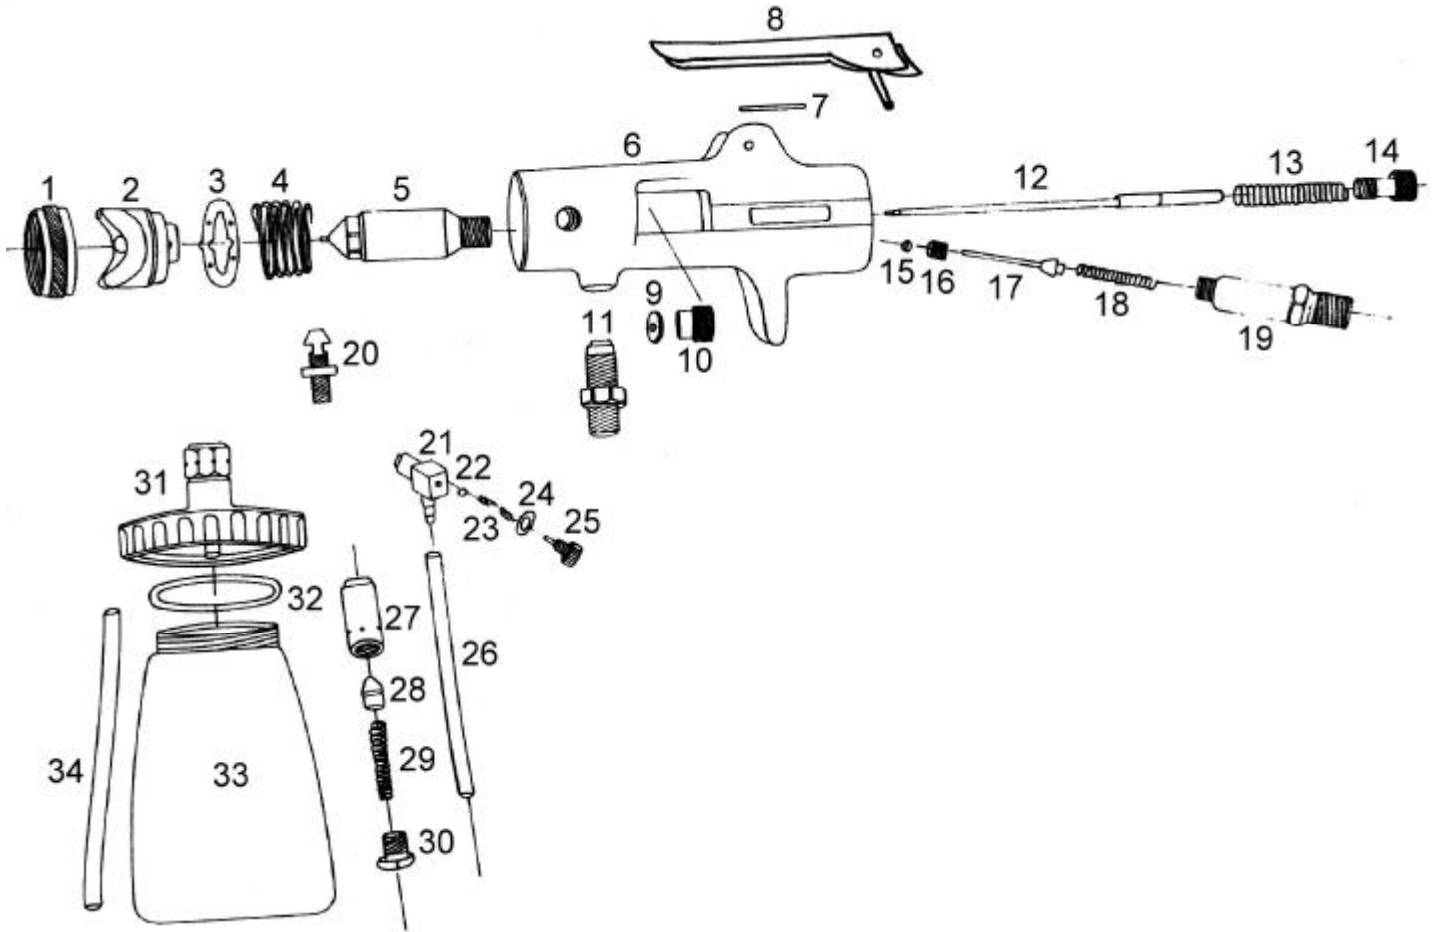

吉生 **GISON**

GYD-413 H.V.L.P. Spray Gun

PARTS LIST

✿ : Consuming Part

No.	Part No.	Description	Qty.	No.	Part No.	Description	Qty.
01	413001	Retaining Ring	1	18	413018	Air Valve Spring	1
02	413002	Air Cap	1	19	413019	Air Inlet	1
03	413003	Air Cap Detent Plate	1	20	413020	Adaptor	1
04	413004	Air Cap Spring	1	21	413021	Air Pressure Elbow	1
05	413005	Fluid Nozzle	1	22	413022	Steel Ball	1
06	413006	Gun Body	1	23	413023	Spring	1
07	413007	Trigger Pin	1	24	413024	Teflon Ring	1
08	413008	Trigger	1	25	413025	Plug	1
09	413009	packing	1	26	413026	Air Pressure Hose	1
10	413010	Adj. Screw	1	27	413027	Check Valve	1
11	413011	Fluid Connector	1	28	413028	Safety Valve	1
12	413012	Needle	1	29	413029	Spring	1
13	413013	Spring	1	30	413030	Screw	1
14	413014	Adj Screw	1	31	413031	Lid	1
15	413015	Teflon Packing	1	32	413032	Gasket	1
16	413016	Packing Adj Screw	1	33	413033	Cup	1
17	413017	Air Valve	1	34	413034	Fluid Tube	1