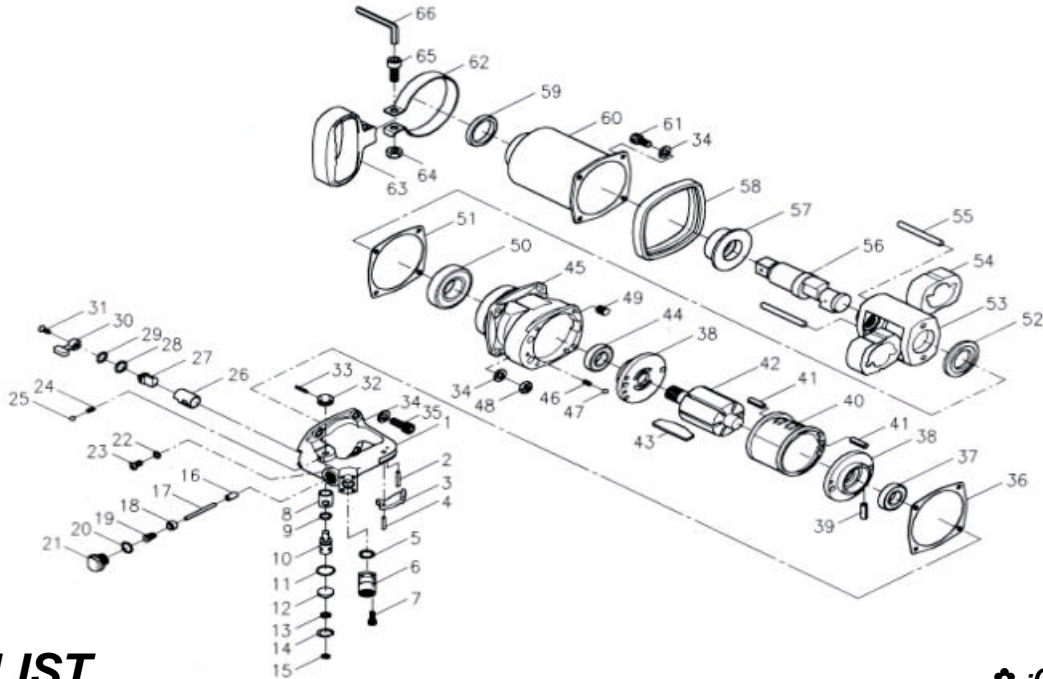

吉生 GISON

GW-65T 1-1/2" Professional Air Impact Wrench

PARTS LIST

✦ : Consuming Part

Item No.	Part No.	Description	Qty.	Item No.	Part No.	Description	Qty.
1	65T001	Handle Frame	1	33	65T033	Spring Pin	1
2	65T002	Pin	1	34	65T034	Spring Washer	12
3	65T003	Trigger	1	35	65T035	Cap Screw	4
4	65T004	Spring Pin	1	36	65T036	Rear Gasket	1
5	65T005	O-Ring	1	37	65T037	Ball Bearing	1
6	65T006	Air Inlet (1/2"PF)	1	38	65T038	Front End Plate	2
		Air Inlet (1/2"PT)		39	65T039	Spring Pin	1
		Air Inlet (1/2"NPT)		40	65T040	Cylinder	1
7	65T007	Cap Screw	4	41	65T041	Spring Pin	2
8	65T008	Regulator Bushing	1	42	65T042	Rotor	1
9	65T009	O-Ring	1	43	65T043	Rotor Blade	6
10	65T010	Regulator	1	44	65T044	Ball Bearing	1
11	65T011	O-Ring	1	45	65T045	Motor Housing	1
12	65T012	Regulator Valve Gasket	1	46	65T046	Spring	1
13	65T013	Washer	1	47	65T047	Steel Ball	1
14	65T014	Snap Ring	1	48	65T048	Lock Nut	4
15	65T015	Snap Ring	1	49	65T049	Helicoid	4
16	65T016	Bushing	1	50	65T050	Ball Bearing	1
17	65T017	Valve Stem	1	51	65T051	Front Gasket	1
18	65T018	Valve Throttle	1	52	65T052	Rear Washer	1
19	65T019	Spring	1	53	65T053	Hammer Cage	1
20	65T020	O-Ring	1	54	65T054	Hammer	2
21	65T021	Plug	1	55	65T055	Hammer Pin	2
22	65T022	O-Ring	1	56	65T056	Anvil	1
23	65T023	Oil Chamber Screw	1	57	65T057	Anvil Bushing	1
24	65T024	Spring	1	58	65T058	Rear Rubber	1
25	65T025	Steel Ball	1	59	65T059	Oil Seal	1
26	65T026	Reverse Valve Bushing	1	60	65T060	Hammer Case	1
27	65T027	Reverse Valve	1	61	65T061	Cap Screw	4
28	65T028	O-Ring	1	62	65T062	Clamper	1
29	65T029	Snap Ring	1	63	65T063	Handle	1
30	65T030	Reverse Lever	1	64	65T064	Lock Nut	1
31	65T031	Screw	1	65	65T065	Cap Screw	1
32	65T032	Regulator Knob	1	66	65T066	Hex. Wrench	1