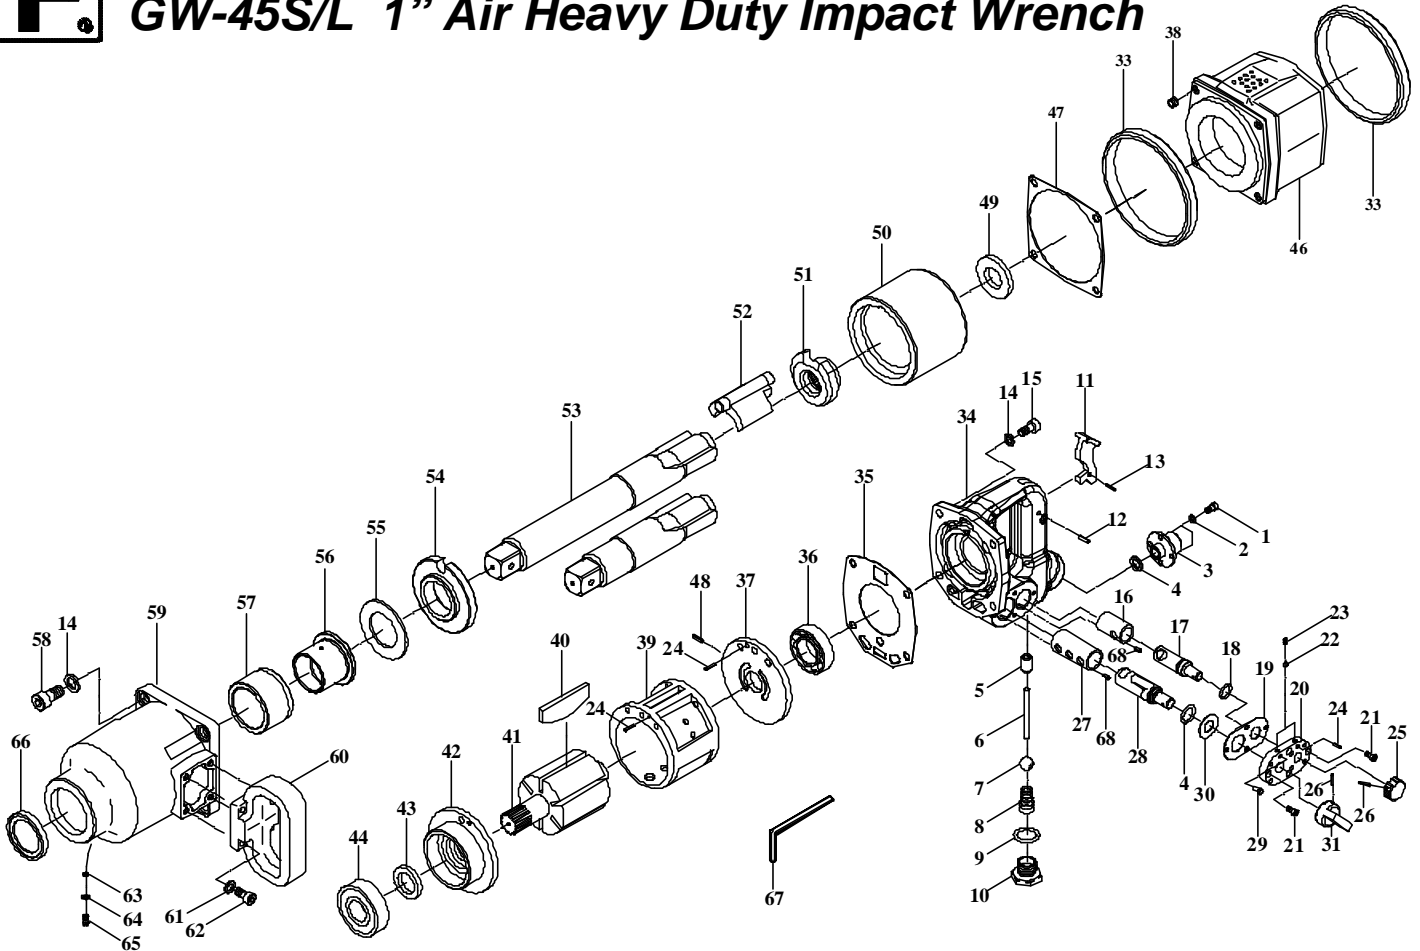

## GW-45S/L 1" Air Heavy Duty Impact Wrench

### PARTS LIST

✳ : Consuming Part

Item No.	Part No.	Description	Qty.	Item No.	Part No.	Description	Qty.
1	CAP005	Screw	4	36	B6205	Bearing	1
2	SPW5	Washer	4	37	450037	Rear Plate	1
3	380003	Air Inlet Bushing	1	38	D8	Heli Coil Inserts	8
4	OR014	O-Ring	2	39	450039	Cylinder	1
5	380005	Bushing	1	✳ 40	450040	Rotor Blade	5
6	380006	Valve Stem	1	41	450041	Rotor	1
✳ 7	380007	Steel Ball	1	42	450042	Front Plate	1
✳ 8	S010	Spring	1	✳ 43	SG007	Oil Seal	1
9	OR015	O-Ring	1	44	B6305ZZ	Ball Bearing	1
10	380010	Throttle Plug	1	46	450046	Housing	1
11	380011	Trigger	1	✳ 47	450047	Front Gasket	1
12	SP018	Spring Pin	1	48	P007	Pin	1
13	SP016	Spring Pin	1	49	450049	Rear Spacer	1
14	SPW5/16	Washer	8	50	450050	Hammer Cage	1
15	CAP006	Cap Screw	4	51	450051	Cam	1
16	380016	Regulator bush	1	✳ 52	450052	Hammer	1
17	380017	Air Regulator	1	53	450053	Anvil (Short) (for GW-45S)	1
18	OR031	O-Ring	1	53a	450053L	Anvil (Long) (for GW-45L)	1
✳ 19	380019	Gasket	1	54	450054	Bushing	1
20	380020	Valve Cap	1	55	450055	Front Spacer	1
21	CAP007	Cap Screw	4	56	450056	Anvil Bushing	1
22	380022	Steel Ball	2	57	450057	Flange Bushing	1
23	S011	Spring	2	58	CAP013	Cap Screw	4
24	SP008	Spring Pin	3	59	450059	Hammer Casing	1
25	380025	Regulator Knob	1	60	380057	Left Grip	1
26	SP026	Spring Pin	2	61	SPW6	Spring Washer	4
27	380027	Reverse Valve Bush	1	62	CAP011	Screw	4
28	380028	Reverse Valve	1	63	OR022	O-Ring	1
29	380029	Pin	1	64	WT6X10	Washer	1
30	380056	Spacer	1	65	MC001	Screw	1
31	380031	Reverse Lever	1	66	SG008	Oil Seal	1
33	450045	Protecting Rubber	2	67	420068	Hex. Spanner	1
34	450034	Handle Frame	1	68	SP025	Spring Pin	2
✳ 35	450035	Rear Gasket	1				