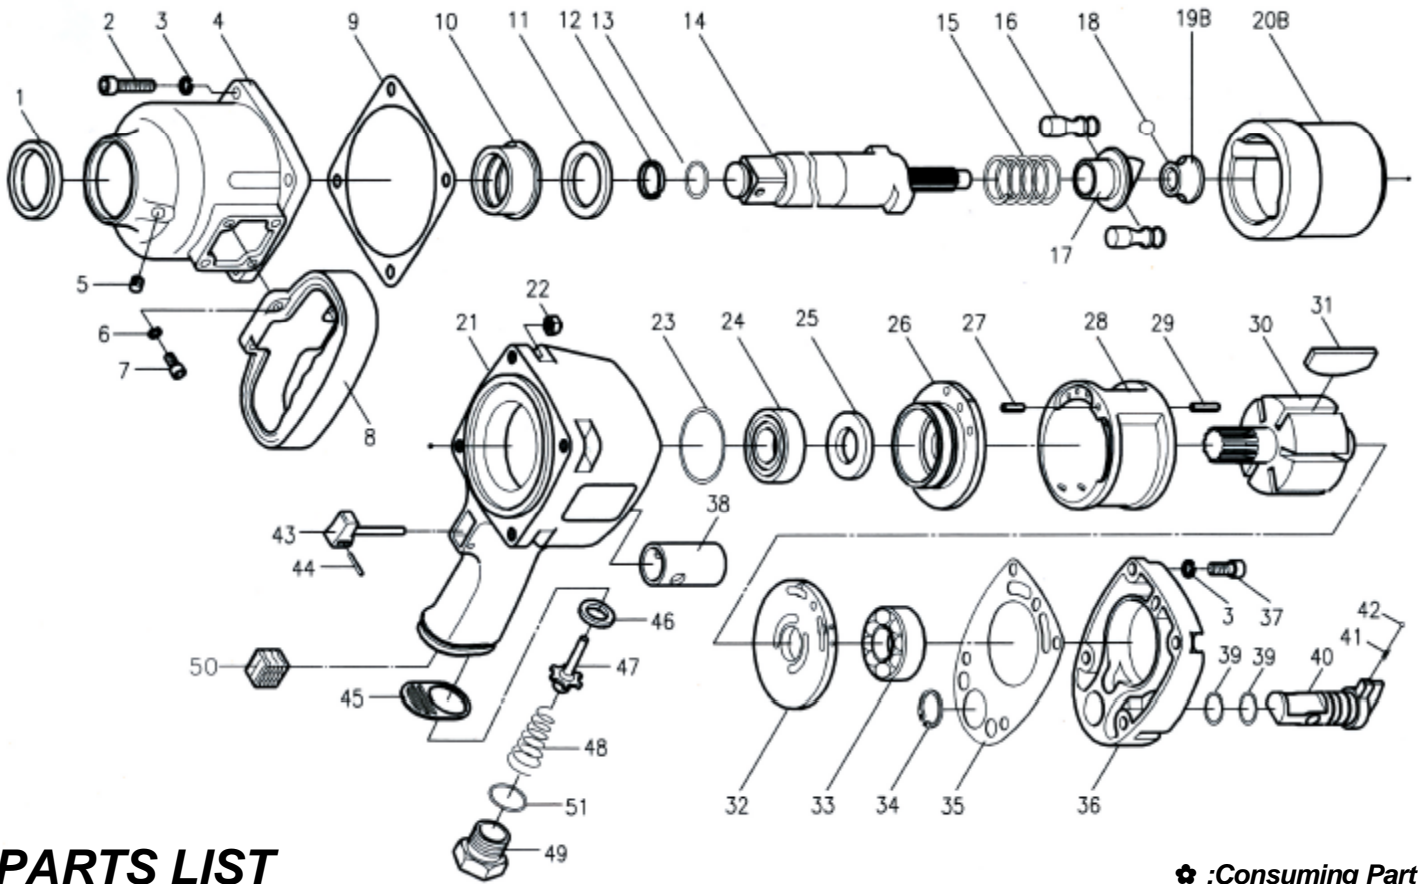

吉生 GISON

GW-42P 1" Professional Air Impact Wrench

PARTS LIST

✳ : Consuming Part

Item No.	Part No.	Description	Qty.	Item No.	Part No.	Description	Qty.
1	42P001	Oil Seal	1	27	42P027	Spring Pin	1
2	42P002	Cap Screw	4	28	42P028	Cylinder	1
3	42P003	Spring Washer	8	29	42P029	Spring Pin	1
4	42P004	Hammer Case	1	30	42P030	Rotor	1
5	42P005	Set Screw	1	31	42P031	Rotor Blade	6
6	42P006	Spring Washer	4	32	42P032	Rear End Plate	1
7	42P007	Cap Screw	4	33	42P033	Ball Bearing	1
8	42P008	D-Type Handle	1	34	42P034	Snap Ring	1
9	42P009	Front Gasket	1	35	42P035	Rear Gasket	1
10	42P010	Anvil Bushing	1	36	42P036	Rear Cover	1
11	42P011	Front Washer	1	37	42P037	Cap Screw	4
12	42P012	Anvil Collar	1	38	42P038	Valve Sleeve	1
13	42P013	O-Ring	1	39	42P039	O-Ring	2
14	42P014A	Anvil	1	40	42P040	Reverse Valve	1
	42P014B	8" Anvil		41	42P041	Spring	1
15	42P015	Spring	1	42	42P042	Steel Ball	1
16	42P016	Hammer Pin	1	43	42P043	Trigger	1
17	42P017	Cam	1	44	42P044	Spring Pin	1
18	42P018	Steel Ball	1	45	42P045	Exhaust Deflector	1
19B	42P019	Cam Foundation	1	46	42P046	Bushing	1
20B	42P020	Hammer Cage	1	47	42P047	Valve Stem	1
21	42P021	Motor Housing	1	48	42P048	Spring	1
22	42P022	Lock Nut	4	49	42P049A	Air Inlet (1/2"PF)	1
23	42P023	O-Ring	1		42P049B	Air Inlet (1/2"PT)	
24	42P024	Ball Bearing	1		42P049C	Air Inlet (1/2"NPT)	
25	42P025	Oil Seal	1	50	42P050	Muffler	1
26	42P026	Front End Plate	1	51	42P051	O-Ring	1