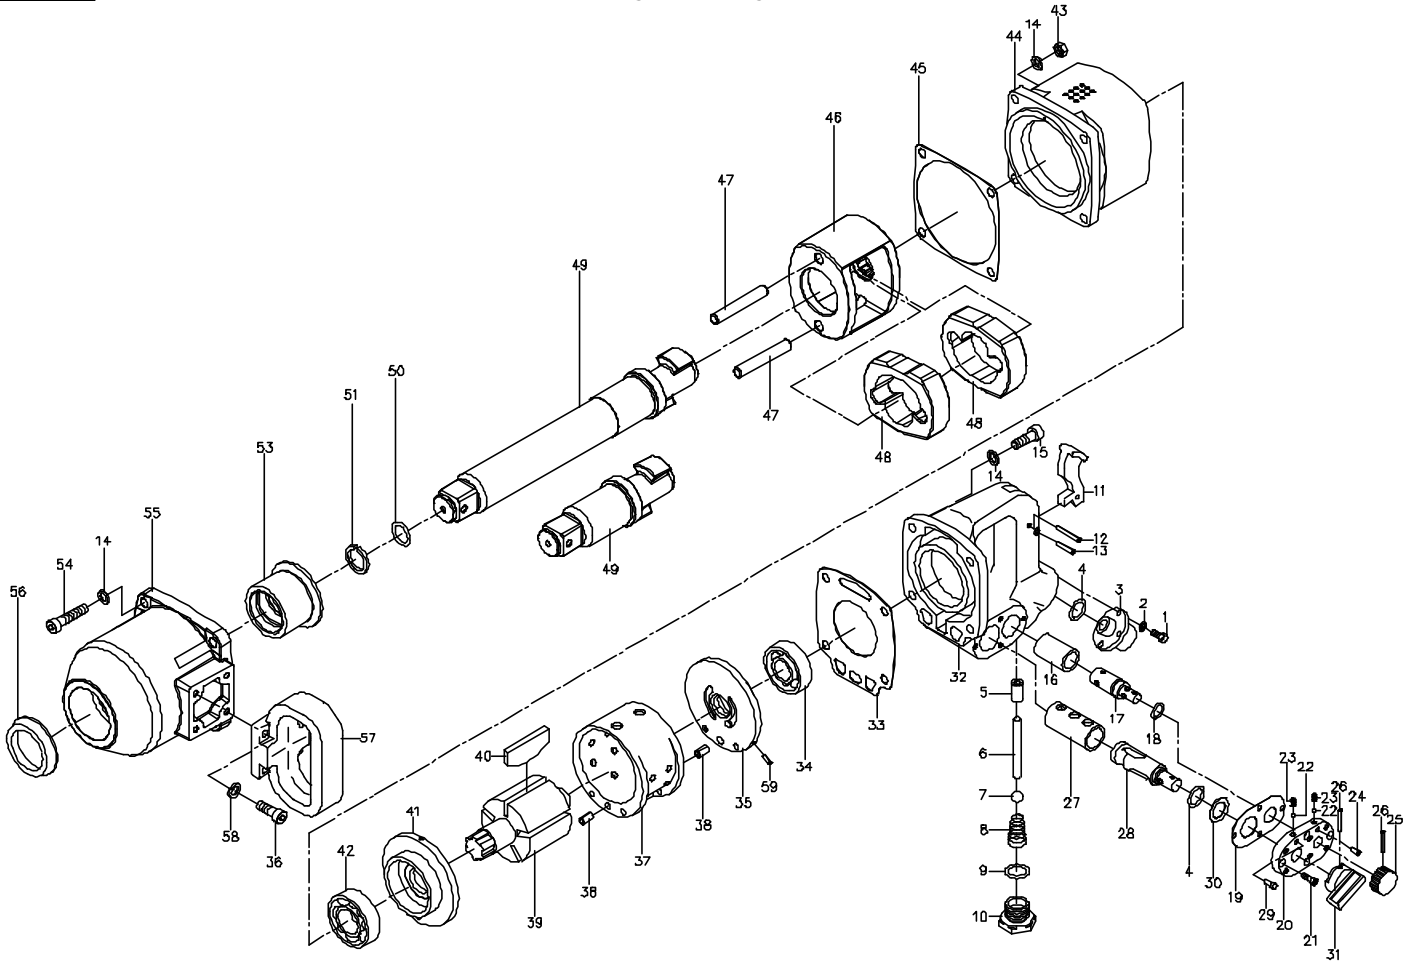

吉生 GISON

GW-40S/L 1" Air Heavy Duty Impact Wrench

PARTS LIST

✳ : Consuming Part

Item No.	Part No.	Description	Qty.	Item No.	Part No.	Description	Qty.
1	CAP005	Cap Screw	4	31	380031	Reversible Lever	1
2	SPW5	Spring Washer	4	32	380032	Handle Frame	1
3	380003	Air Inlet Bushing	1	✳ 33	380033	Rear Gasket	1
4	OR014	O-Ring	2	34	B6204Z	Ball Bearing	1
5	380005	Bushing	1	35	380035	Rear Plate	1
6	380006	Valve Stem	1	36	CAP011	Cap Screw	4
✳ 7	380007	Nylon Ball	1	37	380037	Cylinder	1
✳ 8	S010	Spring	1	38	SP004	Spring Pin	2
9	OR015	O-Ring	1	39	380039	Rotor	1
10	380010	Throttle Plug	1	✳ 40	380040	Rotor Blade	5
11	380011	Trigger	1	41	380041	Front Plate	1
12	SP018	Spring Pin	1	42	B6205ZZ	Ball Bearing	1
13	SP029	Spring Pin	1	43	NS8	Nut	4
14	SPW5/16	Spring Washer	12	44	380044	Body	1
15	CAP006	Cap Screw	4	45	380045	Front Gasket	1
16	380016	Regulator Bush	1	46	400046	Hammer Cage	1
17	380017	Air Regulator	1	47	400047	Hammer Pin	2
18	OR031	O-Ring	1	48	400048	Hammer	2
✳ 19	380019	Gasket	1	49	400049	Anvil (Short)	1
20	380020	Valve Cap	1	49a	400049L	Anvil (Long)	1
21	CAP007	Cap Screw	4	50	OR020	O-Ring	1
22	380022	Steel Ball	2	51	420052	Anvil Collar	1
23	S011	Spring	2	53	380053	Anvil Bushing	1
24	SP008	Spring Pin	1	54	CAP008	Cap Screw	4
25	380025	Regulator Knob	1	55	400055	Hammer Casing	1
26	SP019	Spring Pin	2	56	SG006	Oil Seal	1
27	380027	Reversible Valve Bushing	1	57	420046A	Left Grip	1
28	380028	Reversible Valve	1	58	SPW6	Spring Washer	4
29	380029	Pin	1	59	P007	Pin	1
30	380056	Spacer	1				