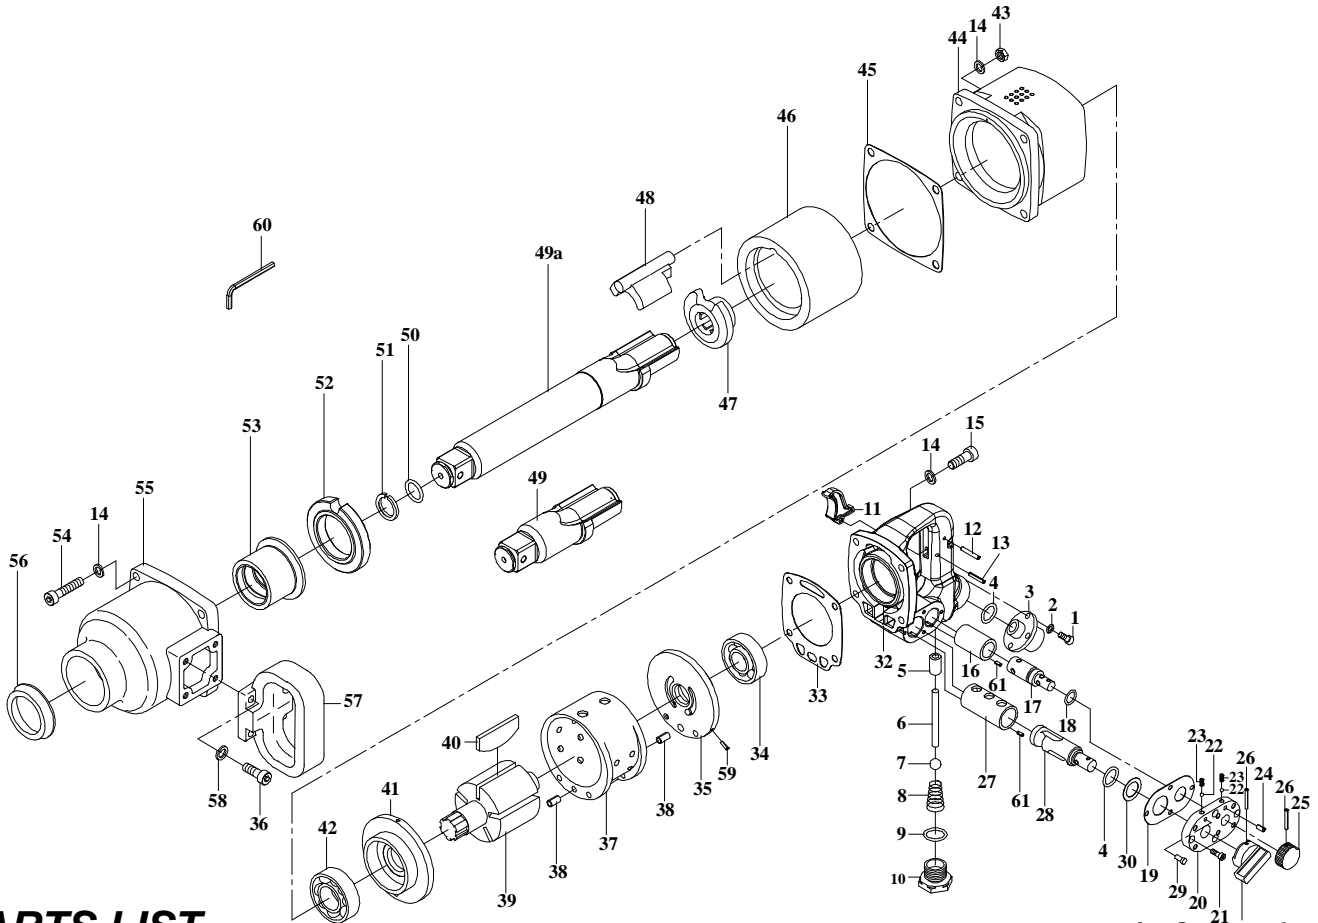

## GW-38SI/LI 1" Air Heavy Duty Impact Wrench

### PARTS LIST

✳ : Consuming Part

Item No.	Part No.	Description	Qty.	Item No.	Part No.	Description	Qty.
1	CAP005	Cap Screw	4	32	380032S	Handle Frame (Inter Trigger)	1
2	SPW5	Spring Washer	4	✳ 33	380033	Rear Gasket	1
3	380003	Air Inlet Bushing	1	34	B6204Z	Ball Bearing	1
4	OR014	O-Ring	2	35	380035	Rear Plate	1
5	380005	Bushing	1	36	CAP011	Cap Screw	4
6	380006	Valve Stem	1	37	380037	Cylinder	1
✳ 7	380007	Nylon Ball	1	38	SP004	Spring Pin	2
✳ 8	S010	Spring	1	39	380039	Rotor	1
9	OR015	O-Ring	1	✳ 40	380040	Rotor Blade	5
10	380010	Throttle Plug	1	41	380041	Front Plate	1
11	380011S	Trigger	1	42	B6205	Ball Bearing	1
12	SP018	Spring Pin	1	43	NS8	Nut	4
13	SP016	Spring Pin	1	44	380044	Body	1
14	SPW5/16	Spring Washer	12	45	380045	Front Gasket	1
15	CAP006	Cap Screw	4	46	380046	Hammer Cage	1
16	380016	Regulator Bush	1	47	380047	Cam	1
17	380017	Air Regulator	1	✳ 48	380048	Hammer	1
18	OR031	O-Ring	1	49	380049	Anvil (Short)	1
✳ 19	380019	Gasket	1	49a	380049L	Anvil (Long)	1
20	380020	Valve Cap	1	50	OR020	O-Ring	1
21	CAP007	Cap Screw	4	51	420052	Anvil Collar	1
22	380022	Steel Ball	2	52	380052	Washer	1
23	S011	Spring	2	53	380053	Anvil Bushing	1
24	SP008	Spring Pin	1	54	CAP008	Cap Screw	4
25	380025	Regulator Knob	1	55	380055	Hammer Casing	1
26	SP026	Spring Pin	2	56	SG006	Oil Seal	1
27	380027	Reversible Valve Bushing	1	57	380057	Left Grip	1
28	380028	Reversible Valve	1	58	SPW6	Spring Washer	4
29	380029	Pin	1	59	P007	Pin	1
30	380056	Spacer	1	60	420068	Hex. Spanner	1
31	380031	Reversible Lever	1	61	SP025	Spring Pin	2