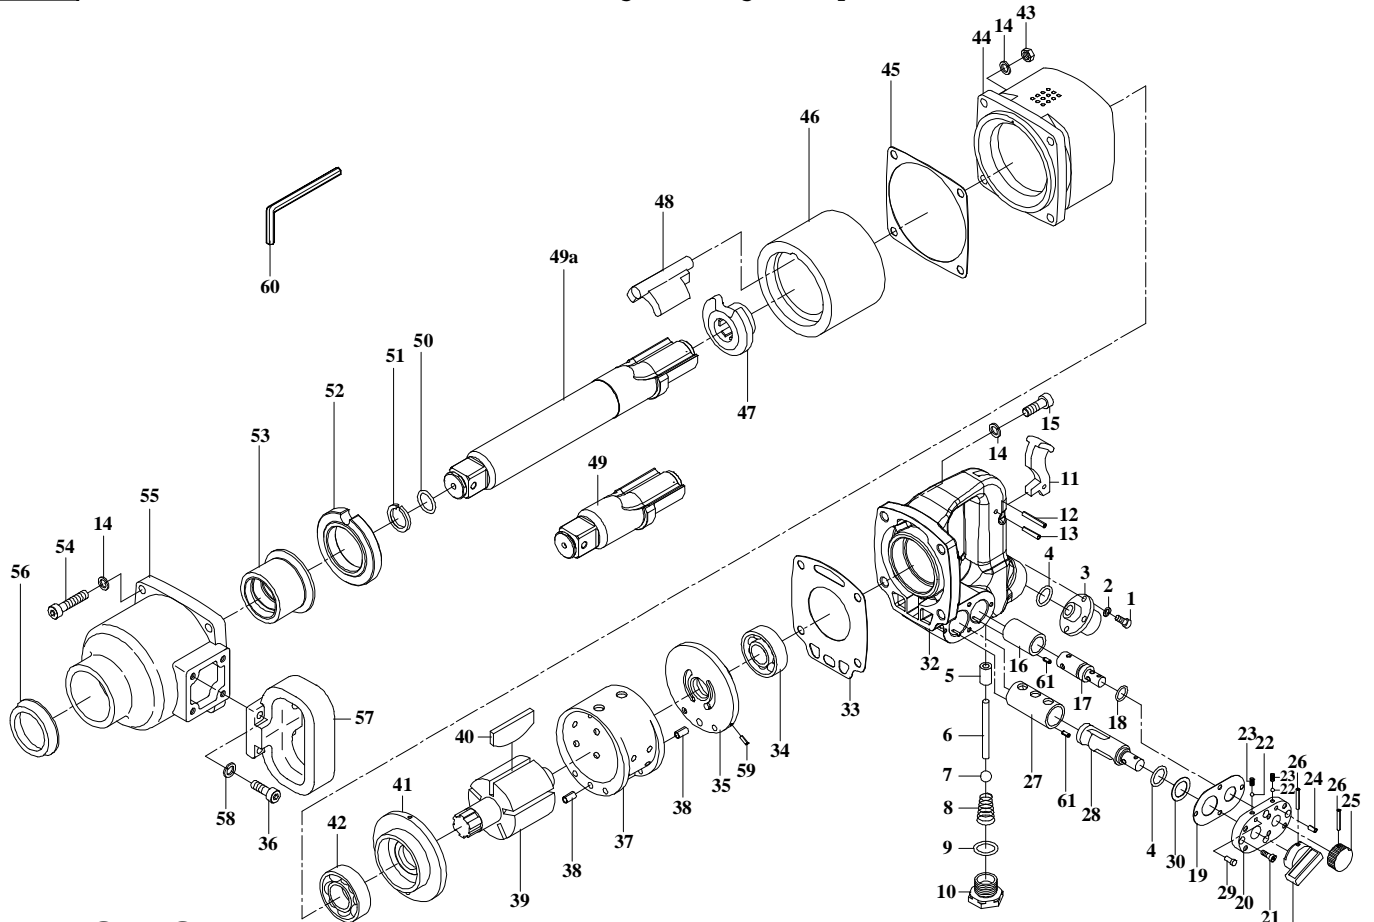

吉生 GISON

GW-38S/L 1" Air Heavy Duty Impact Wrench

PARTS LIST

✳ : Consuming Part

Item No.	Part No.	Description	Qty.	Item No.	Part No.	Description	Qty.
1	CAP005	Cap Screw	4	32	380032	Handle Frame	1
2	SPW5	Spring Washer	4	✳ 33	380033	Rear Gasket	1
3	380003	Air Inlet Bushing	1	34	B6204Z	Ball Bearing	1
4	OR014	O-Ring	2	35	380035	Rear Plate	1
5	380005	Bushing	1	36	CAP011	Cap Screw	4
6	380006	Valve Stem	1	37	380037	Cylinder	1
✳ 7	380007	Nylon Ball	1	38	SP004	Spring Pin	2
✳ 8	S010	Spring	1	39	380039	Rotor	1
9	OR015	O-Ring	1	✳ 40	380040	Rotor Blade	5
10	380010	Throttle Plug	1	41	380041	Front Plate	1
11	380011	Trigger	1	42	B6205	Ball Bearing	1
12	SP018	Spring Pin	1	43	NS8	Nut	4
13	SP029	Spring Pin	1	44	380044	Body	1
14	SPW5/16	Spring Washer	12	45	380045	Front Gasket	1
15	CAP006	Cap Screw	4	46	380046	Hammer Cage	1
16	380016	Regulator Bush	1	47	380047	Cam	1
17	380017	Air Regulator	1	✳ 48	380048	Hammer	1
18	OR031	O-Ring	1	49	380049	Anvil (Short)	1
✳ 19	380019	Gasket	1	49a	380049L	Anvil (Long)	1
20	380020	Valve Cap	1	50	OR020	O-Ring	1
21	CAP007	Cap Screw	4	51	420052	Anvil Collar	1
22	380022	Steel Ball	2	52	380052	Washer	1
23	S011	Spring	2	53	380053	Anvil Bushing	1
24	SP008	Spring Pin	1	54	CAP008	Cap Screw	4
25	380025	Regulator Knob	1	55	380055	Hammer Casing	1
26	SP026	Spring Pin	2	56	SG006	Oil Seal	1
27	380027	Reversible Valve Bushing	1	57	380057	Left Grip	1
28	380028	Reversible Valve	1	58	SPW6	Spring Washer	4
29	380029	Pin	1	59	P007	Pin	1
30	380056	Spacer	1	60	420068	Hex. Spanner	1
31	380031	Reversible Lever	1	61	SP025	Spring Pin	2