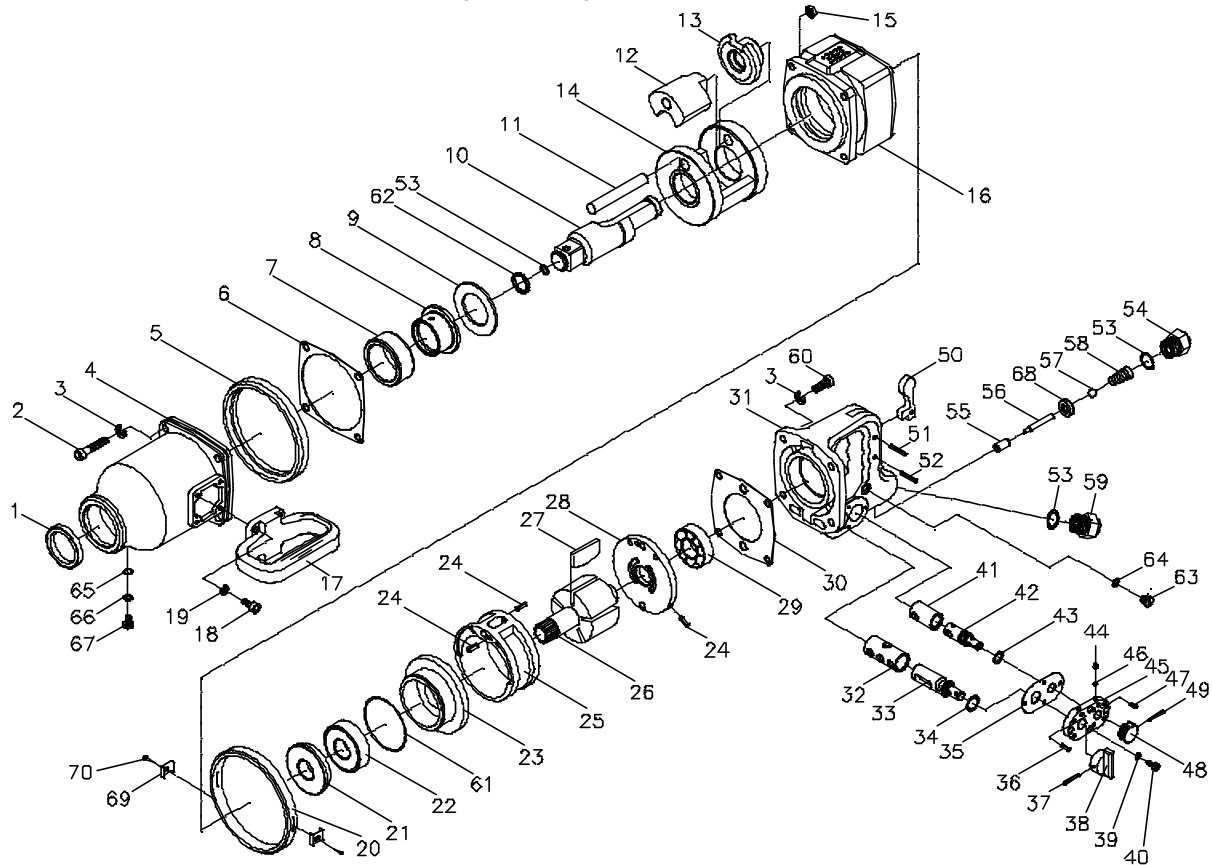

吉生 GISON

GW-34S/L 1" Heavy Duty Impact Wrench

PARTS LIST

✳ : Consuming Part

Item No.	Part No.	Description	Qty.	Item No.	Part No.	Description	Qty.
1	340001	Oil Seal	1	36	SP003	Spring Pin	1
2	CAP022	Cap Screw	4	37	340037	Spring Pin	1
3	340003	Spring Washer	8	38	340038	Reverse Lever	1
✳ 4	340004	Hammer Case	1	39	SPW4	Spring Washer	4
5	340005	Housing Band	1	40	CAP007	Cap Screw	4
✳ 6	340006	Front Gasket	1	41	340041	Regulator Bush	1
7	340007	Thimble	1	42	340042	Air Regulator	1
8	340008	Anvil Bushing	1	43	340043	O-Ring	1
9	340009	Washer	1	44	340044	Spring	2
✳ 10	340010S	2" Anvil	1	45	340045	Valve Cap	1
	340010L	6" Anvil		46	340046	Steel Ball	2
✳ 11	340011	Hammer Pin	1	47	340047	Spring Pin	1
✳ 12	340012	Hammer Dog	1	48	340048	Regulator Knob	1
13	340013	Hammer Cam	1	49	SP026	Spring Pin	1
✳ 14	340014	Hammer Cage	1	50	340050	Trigger	1
15	340015	Locking Nut	4	51	340051	Spring Pin	1
16	340016	Housing	1	52	340052	Spring Pin	1
17	340017	DType Handle	1	53	340053	O-Ring	3
18	340018	Cap Screw	4	54	340054	Air Inlet Bushing	1
19	SPW6	Spring Washer	4	55	340055	Bushing	1
20	340020	Housing Band	1	56	340056	Valve Stem	1
21	340021	Spacer	1	57	340057	Steel Ball	1
22	B6305ZZ	Ball Bearing	1	58	340058	Spring	1
23	340023	Front End Plate	1	59	340059	Throttle Plug	1
24	340024	Spring Pin	3	60	CAP009	Cap Screw	4
25	340025	Cylinder	1	61	340061	O-Ring	1
26	340026	Rotor	1	62	340062	Anvil Collar	1
✳ 27	340027	Rotor Blade	5	63	340063	Oil Chamber Screw	1
28	340028	Rear End Plate	1	64	340064	O-Ring	1
29	B6205	Ball Bearing	1	65	340065	O-Ring	1
30	340030	Rear Gasket	1	66	340066	Ext. Washer	1
31	340031	Handle Frame	1	67	340067	Oil Chamber Screw	1
32	340032	Reverse Valve Bush	1	68	340068	Bushing	1
33	340033	Reverse Valve	1	69	340068	Retaining Ring	2
34	340034	O-Ring	1	70	340069	Tapping Screw	2
✳ 35	340035	Valve Packing	1				