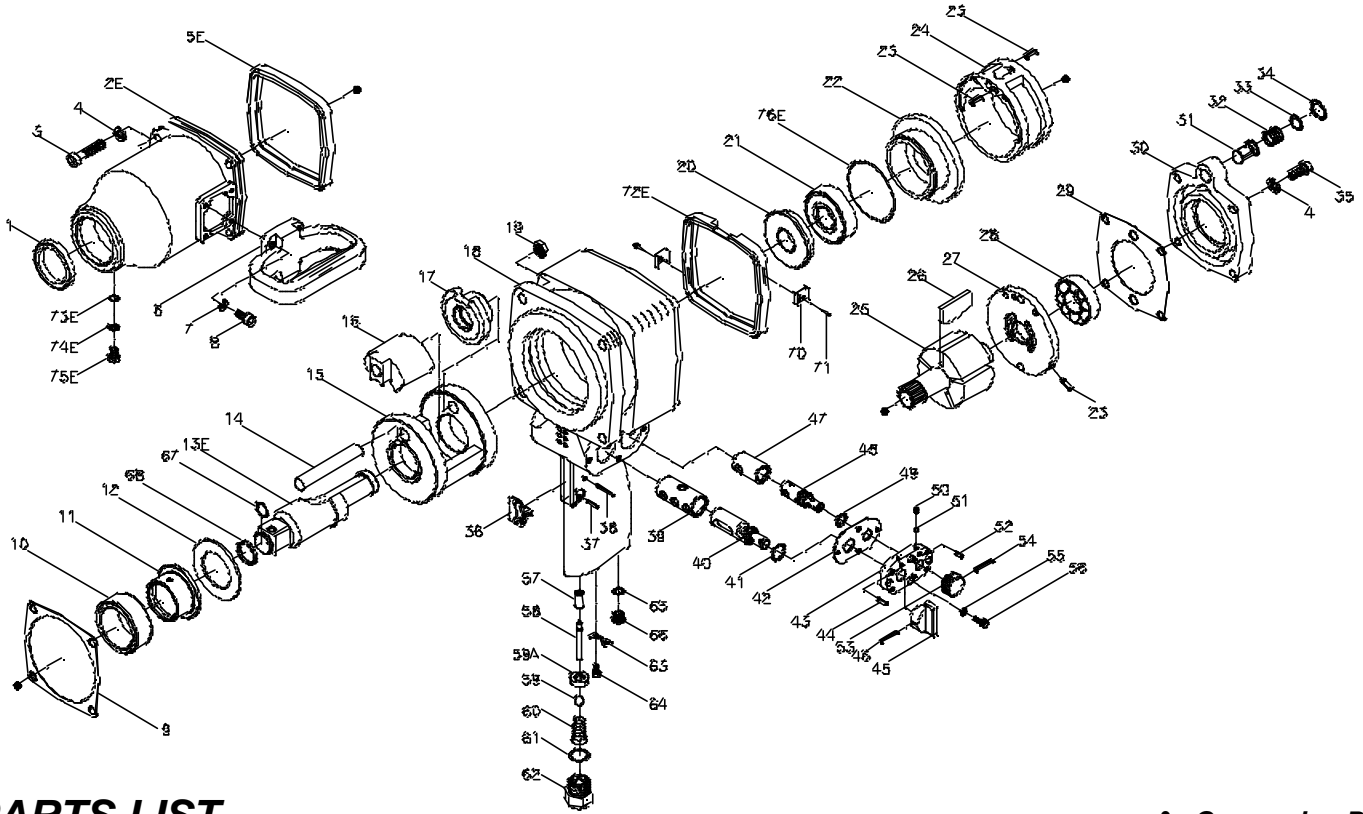

## GW-34P/PL 1" Heavy Duty Impact Wrench