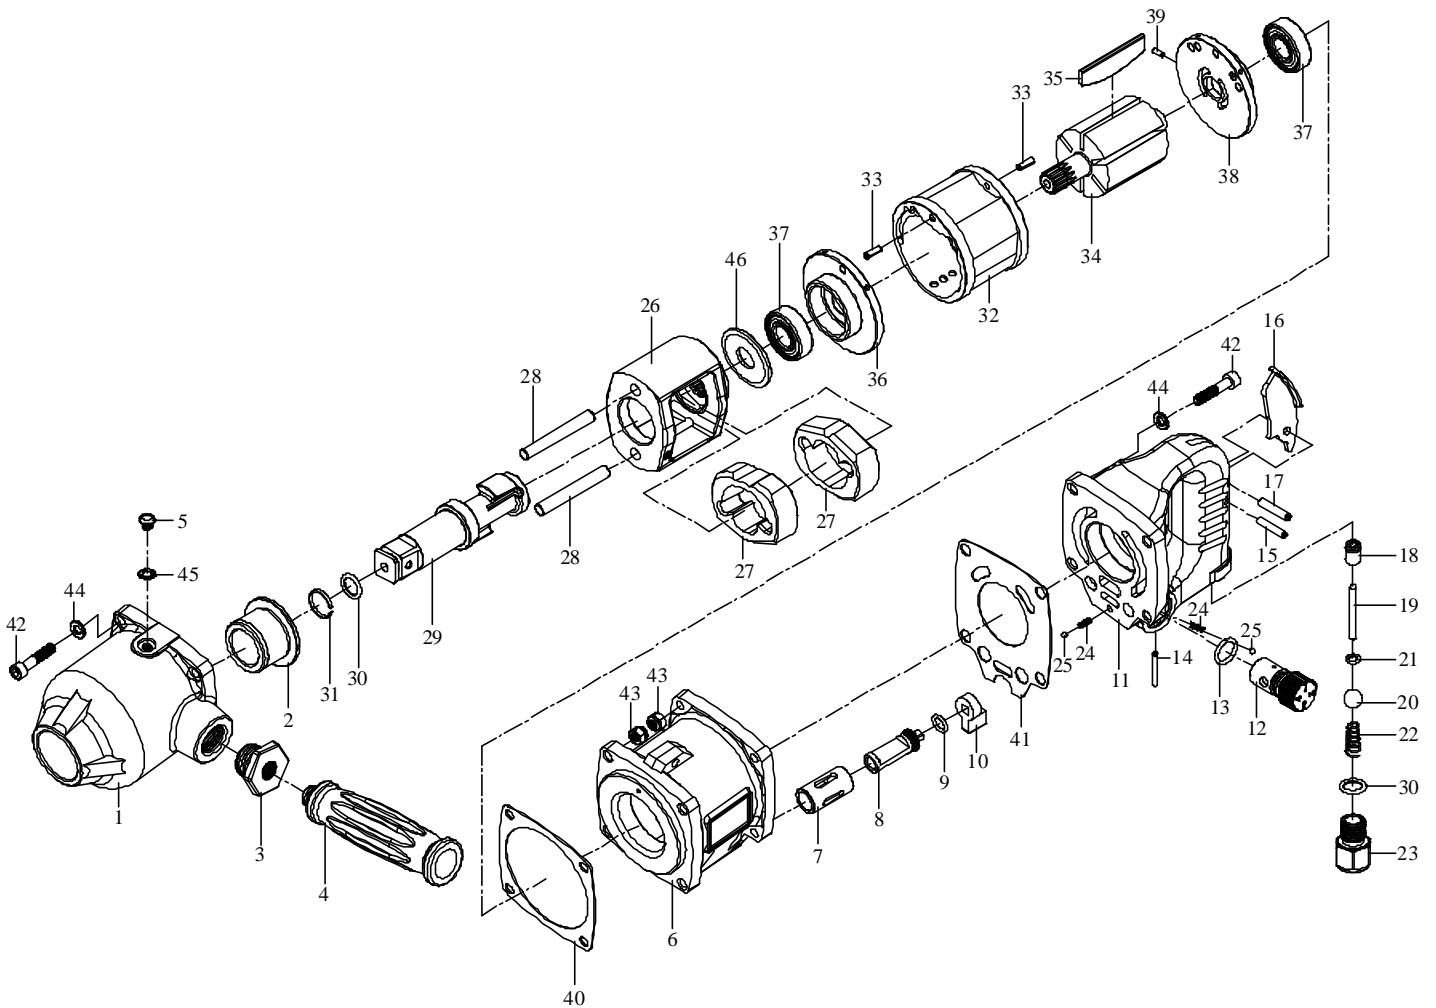

吉生 GISON

GW-26 3/4" Air Heavy Duty Impact Wrench

PARTS LIST

✳ : Consuming Part

Item No.	Part No.	Description	Qty.	Item No.	Part No.	Description	Qty.
1	26001000	Hammer Casing	1	25	380022	Steel Ball	2
2	26001010	Anvil Bushing	1	26	26004000	Hammer Cage	1
3	26001020	Fix Nut	1	27	26004010	Hammer	2
4	829027	Dead Handle	1	✳ 28	26004020	Hammer Pin	2
5	MC004	Screw	1	29	260A4030	Anvil	1
6	26002000	Body	1	30	OR021	O-Ring	2
7	26002010	Reverse Valve Bushing	1	31	220017	Anvil Collar	1
8	26002020	Reverse Valve	1	32	26005000	Cylinder	1
9	OR006	O-Ring	1	33	SP003	Spring Pin	2
10	26002030	Reverse Lever	1	34	26005010	Rotor	1
11	26003000	Handle Frame	1	✳ 35	26005020	Rotor Blade	6
12	26003010	Regulator Knob	1	36	26005030	Front Plate	1
13	OR007	O-Ring	1	37	B6202ZZ	Ball Bearing	2
14	SP032	Spring Pin	1	38	26005040	Rear Plate	1
15	SP016	Spring Pin	1	39	SP025	Spring Pin	1
16	26003040	Trigger	1	✳ 40	26006000	Front Gasket	1
17	SP007	Spring Pin	1	✳ 41	26007000	Rear Gasket	1
18	26003060	Bushing	1	42	CAP023	Cap Screw	8
19	26003070	Valve Stem	1	43	NS6	Nut	8
20	380007	Nylon Ball	1	44	SPW6	Spring Washer	8
22	S041	Spring	1	45	WT6X10	Washer	1
23	26003083	Air Inlet Bushing	1	46	26004040	Washer	1
24	S011	Spring	2				