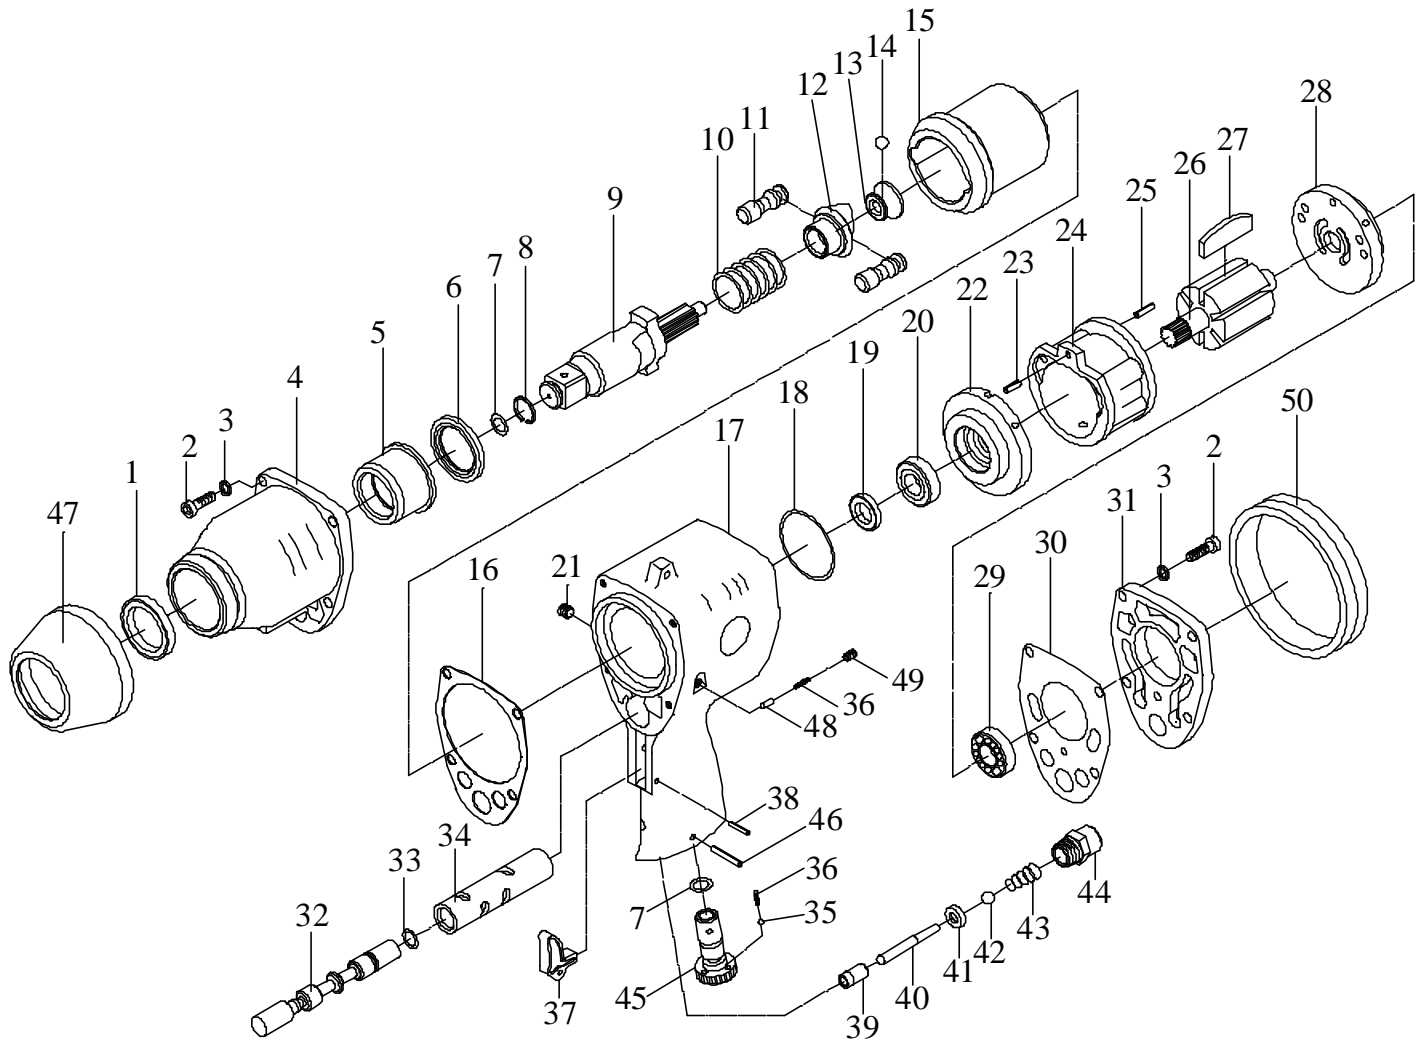

## GW-24 3/4" Heavy Duty Impact Wrench

### PARTS LIST

✳ : Consuming Part

Item No.	Part No.	Description	Qty.	Item No.	Part No.	Description	Qty.
1	SG004	Oil Seal	1	26	240026	Rotor	1
2	CAP003	Cap Screw	8	✳ 27	240027	Rotor Blade	6
3	SPW6	Spring Washer	8	28	240028	Rear End Plate	1
4	240004	Hammer Case	1	✳ 29	240029	Ball Bearing	1
5	240005	Anvil Bushing	1	30	240030	Rear Gasket	1
6	240006	Spacer	1	31	240031	Rear Cover	1
7	240007	O-Ring	2	32	240032	Reverse Valve	1
✳ 8	240008	Anvil Collar	1	33	240033	O-Ring	1
✳ 9	240009	Anvil	1	34	240034	Valve Sleeve	1
10	240010	Spring	1	35	240035	Steel Ball	1
✳ 11	240011	Hammer Pin	2	36	240036	Spring	2
✳ 12	240012	Drive Cam	1	37	240037	Trigger	1
13	240013	Driver Cam Foundation	1	38	SP015	Spring Pin	1
14	240014	Steel Ball	1	39	240039	Bushing	1
15	240015	Hammer Cage	1	40	240040	Valve Stem	1
16	240016	Front Gasket	1	41	240041	Bushing	1
17	240017	Housing	1	42	240042	Steel Ball	1
18	240018	O-Ring	1	43	240043	Spring	1
✳ 19	B6002ZZ	Ball Bearing	1	44	240044	Hose Adapter	1
20	240020	Oil Seal	1	45	240045	Air Regulator	1
21	240021	Set Screw	1	46	240046	Spring Pin	1
22	240022	Front End Plate	1	47	240047	Protecting Rubber	1
23	240023	Spring Pin	1	48	240048	Pin	1
24	240024	Cylinder	1	49	240049	Set Screw	1
25	240025	Spring Pin	1	50	240050	Rear Rubber	1