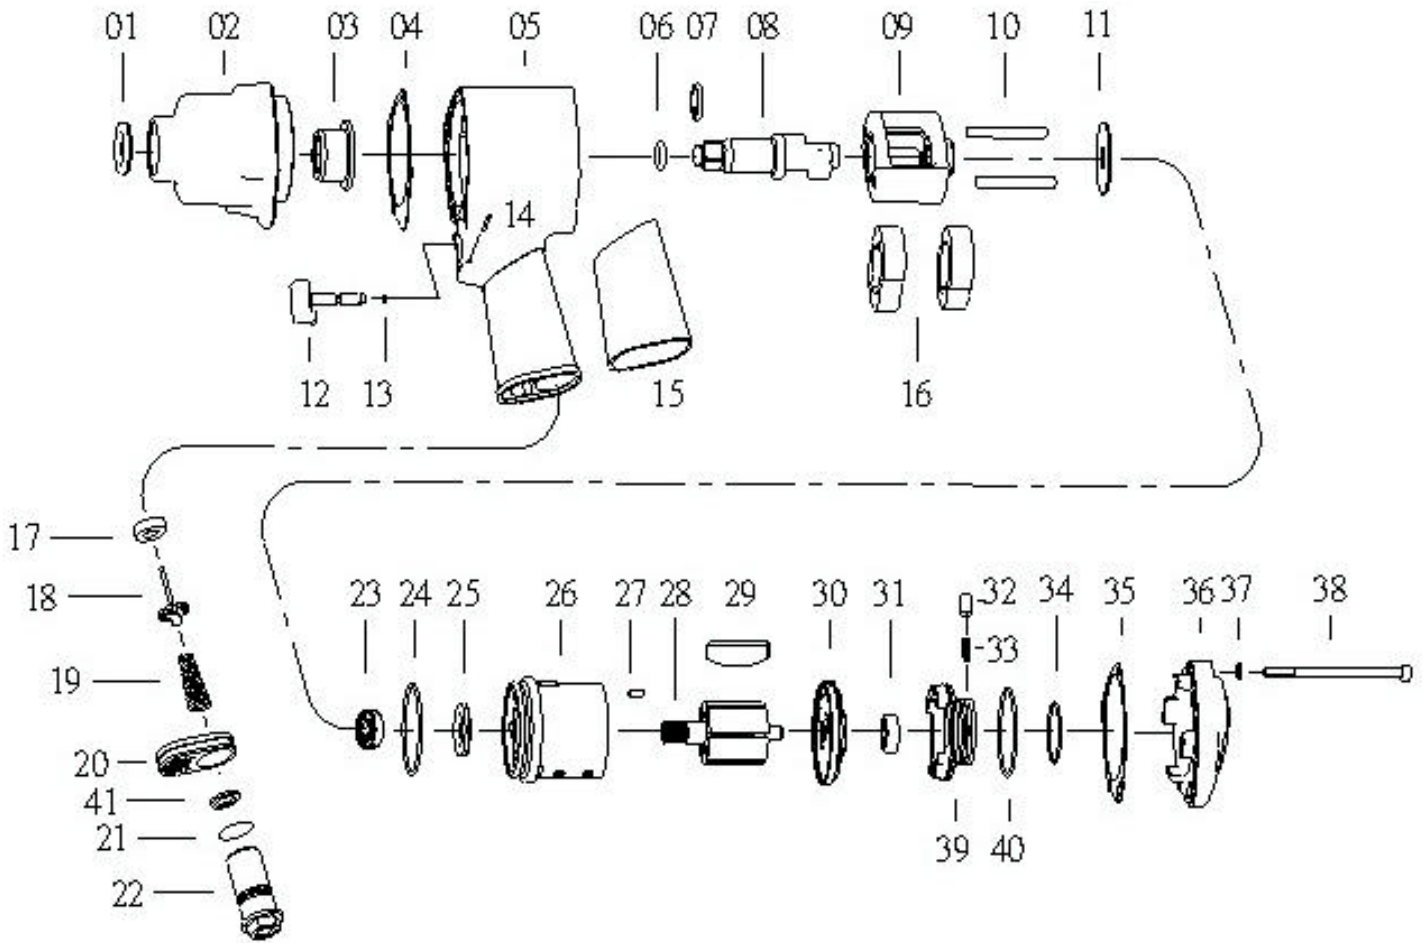

## GW-21T 1/2" Air Composite Impact Wrench

### PARTS LIST

◆ :Consuming Part

Item No.	Part No.	Description	Qty.	Item No.	Part No.	Description	Qty.
1	21T01	Oil Seal	1	22	21T22	Hose Adaptor	1
2	21T02	Hammer Case	1	23	21T23	Ball Bearing	1
3	21T03	Bushing	1	24	21T24	O-Ring	1
4	21T04	Front Gasket	1	25	21T25	Oil Seal	1
5	21T05	Motor Housing	1	26	21T26	Cylinder	1
6	21T06	O-Ring	1	27	21T27	Spring Pin	1
7	21T07	Anvil Collar	1	28	21T28	Rotor	1
8	21T08	Anvil	1	29	21T29	Rotor Blade	6
9	21T09	Hammer Cage	1	30	21T30	Rear Plate	1
10	21T10	Hammer Pin	2	31	21T31	Ball Bearing	1
11	21T11	Washer	1	32	21T32	Pin	1
12	21T12	Trigger	1	33	21T33	Spring	1
13	21T13	O-Ring	1	34	21T34	O-Ring	1
14	21T14	Spring Pin	1	35	21T35	Rear Gasket	1
15	21T15	Rubber	1	36	21T36	Rear Cover	1
16	21T16	Hammer Dog	2	37	21T37	O-Ring	4
17	21T17	Retainer	1	38	21T38	Screw+Washer	4
18	21T18	Valve Stem	1	39	21T39	Reverse Lever	1
19	21T19	Spring	1	40	21T40	O-Ring	1
20	21T20	Exhaust Deflector	1	41	21T41	Washer	1
21	21T21	O-Ring	1				