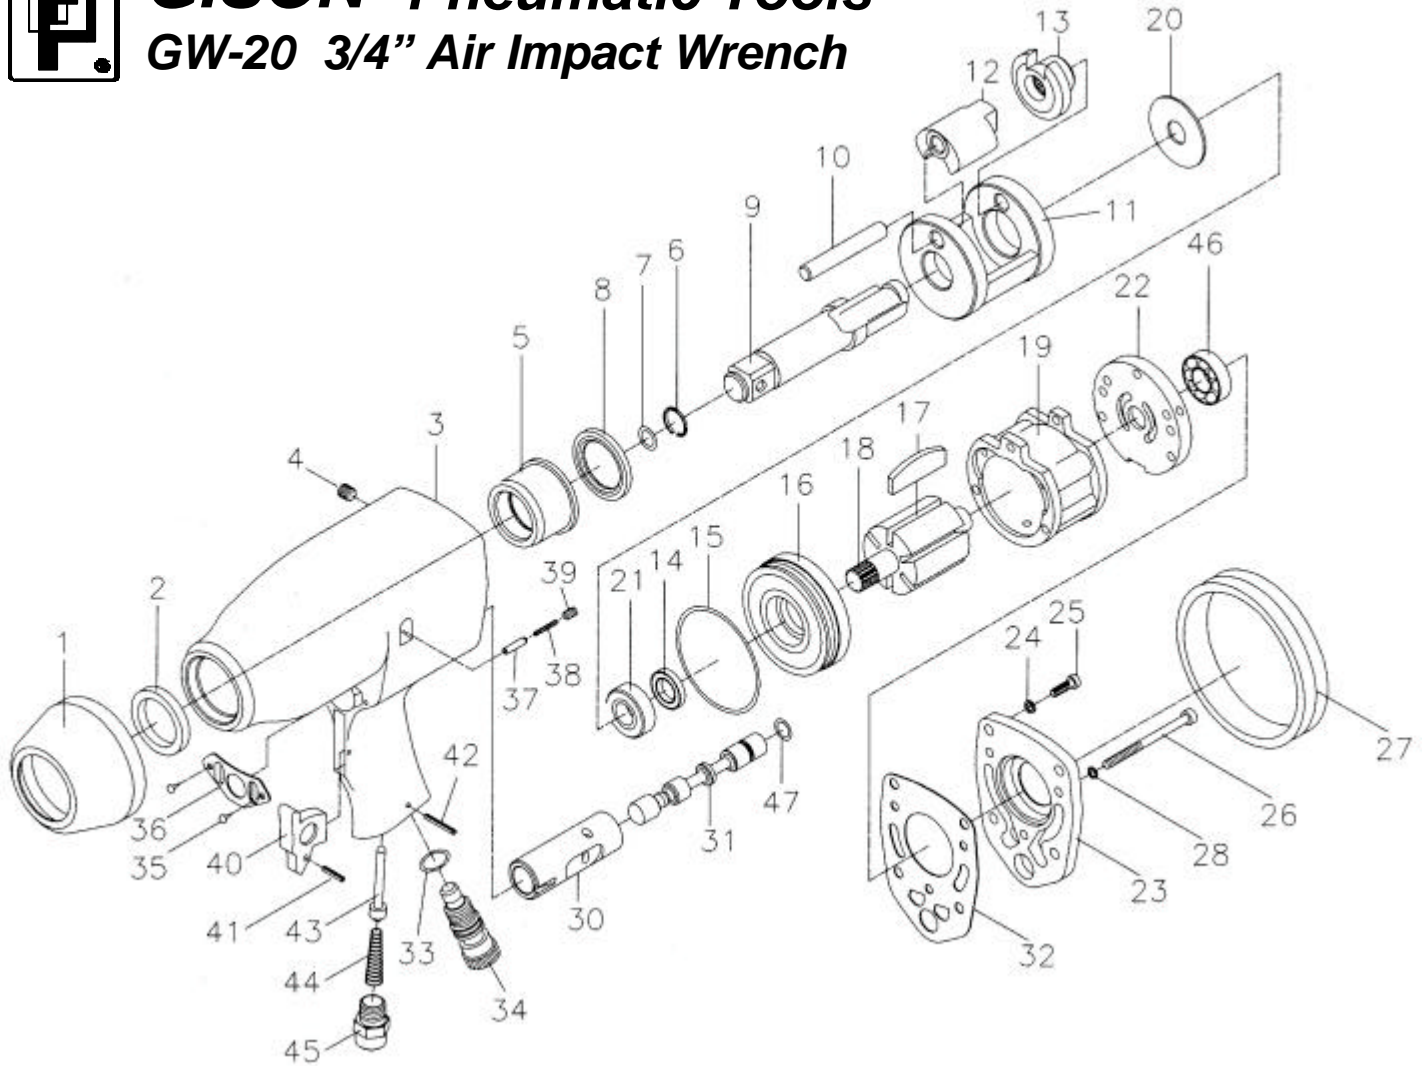

## GW-20 3/4" Air Impact Wrench

### PARTS LIST

★ :Consuming Part

Item No.	Part No.	Description	Qty.	Item No.	Part No.	Description	Qty.
1	200001	Protecting Rubber	1	25	CAP003	Screw	4
2	200002	Seal	1	26	CAP004	Screw	3
3	200003	Housing	1	27	200027	Rear Rubber	1
4	200004	Screw	1	28	SPW5	Washer	3
5	200005	Anvil Bushing	1	29	200029	O-Ring	3
6	200006	Anvil Collar	1	30	200030	Valve Sleeve	1
7	200007	O-Ring	1	31	200031	Reverse Valve	1
8	200008	Spacer	1	32	200032	Rear Gasket	1
★ 9	200009	Anvil	1	33	200033	O-Ring	1
★ 10	200010	Hammer Pin	1	34	200034	Air Regulator	1
11	200011	Hammer Cage	1	35	TP3X8	Screw	2
★ 12	200012	Hammer	1	36	200036	Exhaust Deflector	1
13	200013	Cam	1	★ 37	200037	Pin	1
14	SG003	Seal	1	38	200038	Spring	1
15	200015	O-Ring	1	39	MS002	Screw	1
16	200016	Frint Plate	1	40	200040	Trigger	1
★ 17	200017	Rotor Blade	6	41	SP015	Pin	1
18	200018	Rotor	1	42	SP016	Pin	1
19	200019	Cylinder	1	43	200043	Valve Stem	1
20	200020	Washer	1	★ 44	200044	Spring	1
21	B6002ZZ	Ball Bearing	1	45	200045	Hose Adapter	1
22	200022	Rear Plate	1	46	B6002	Ball Bearing	1
23	200023	Rear Cover	1	47	200047	O-Ring	1
24	SPW6	Washer	1				