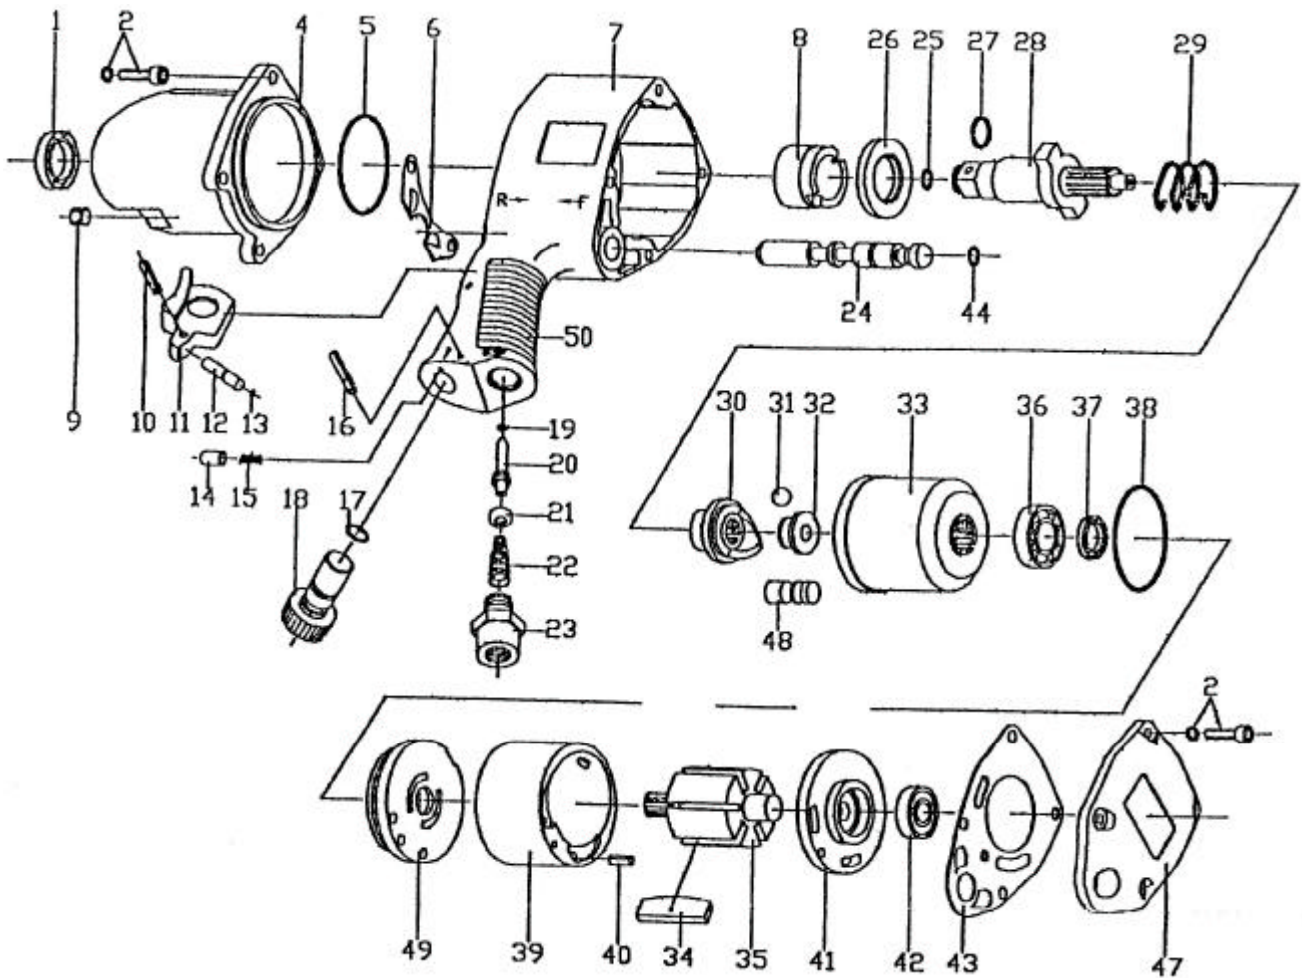

吉生 GISON

GW-17D/DL 1/2" Professional Air Wrench

PARTS LIST

✧ : Consuming Part

Item No.	Part No.	Description	Qty.	Item No.	Part No.	Description	Qty.
1	17D001	Oil Seal	1	26	17D026	Washer	1
2	17D002	Screw	8	27	17D027	Anvil Collar	1
4	17D004	Hammer Case	1	28	17D028	Anvil	1
5	17D005	O-Ring	1		17D028L	Anvil (2")	
6	17D006	Exhaust Deflector	1	29	17D029	Spring	1
7	17D007	Motor Housing	1	30	17D030	Hammer Cam	1
8	17D008	Bushing	1	31	17D031	Ball	1
9	17D009	Set Screw	1	32	17D032	Spindle Guide	1
10	17D010	Spring Pin	1	33	17D033	Hammer Cage	1
11	17D011	Trigger	1	34	17D034	Rotor Blade	6
12	17D012	Push Pin	1	35	17D035	Rotor	1
13	17D013	O-Ring	1	36	17D036	Ball Bearing	1
14	17D014	Pin	1	37	17D037	Oil Seal	1
15	17D015	Spring	1	38	17D038	O-Ring	1
16	17D016	Spring Pin	1	39	17D039	Cylinder	1
17	17D017	O-Ring	1	40	17D040	Spring Pin	2
18	17D018	Regulator Valve	1	41	17D041	Rear End Plate	1
19	17D019	O-Ring	1	42	17D042	Ball Bearing	1
20	17D020	Valve Stem	1	43	17D043	Rear Gasket	1
21	17D021	Retainer	1	44	17D044	O-Ring	1
22	17D022	Spring	1	47	17D047	Rear Cover	1
23	17D023	Hose Adaptor	1	48	17D048	Hammer Pin	2
24	17D024	Reverse Valve	1	49	17D049	Front End Plate	1
25	17D025	O-Ring	1	50	17D050	Rubber	1