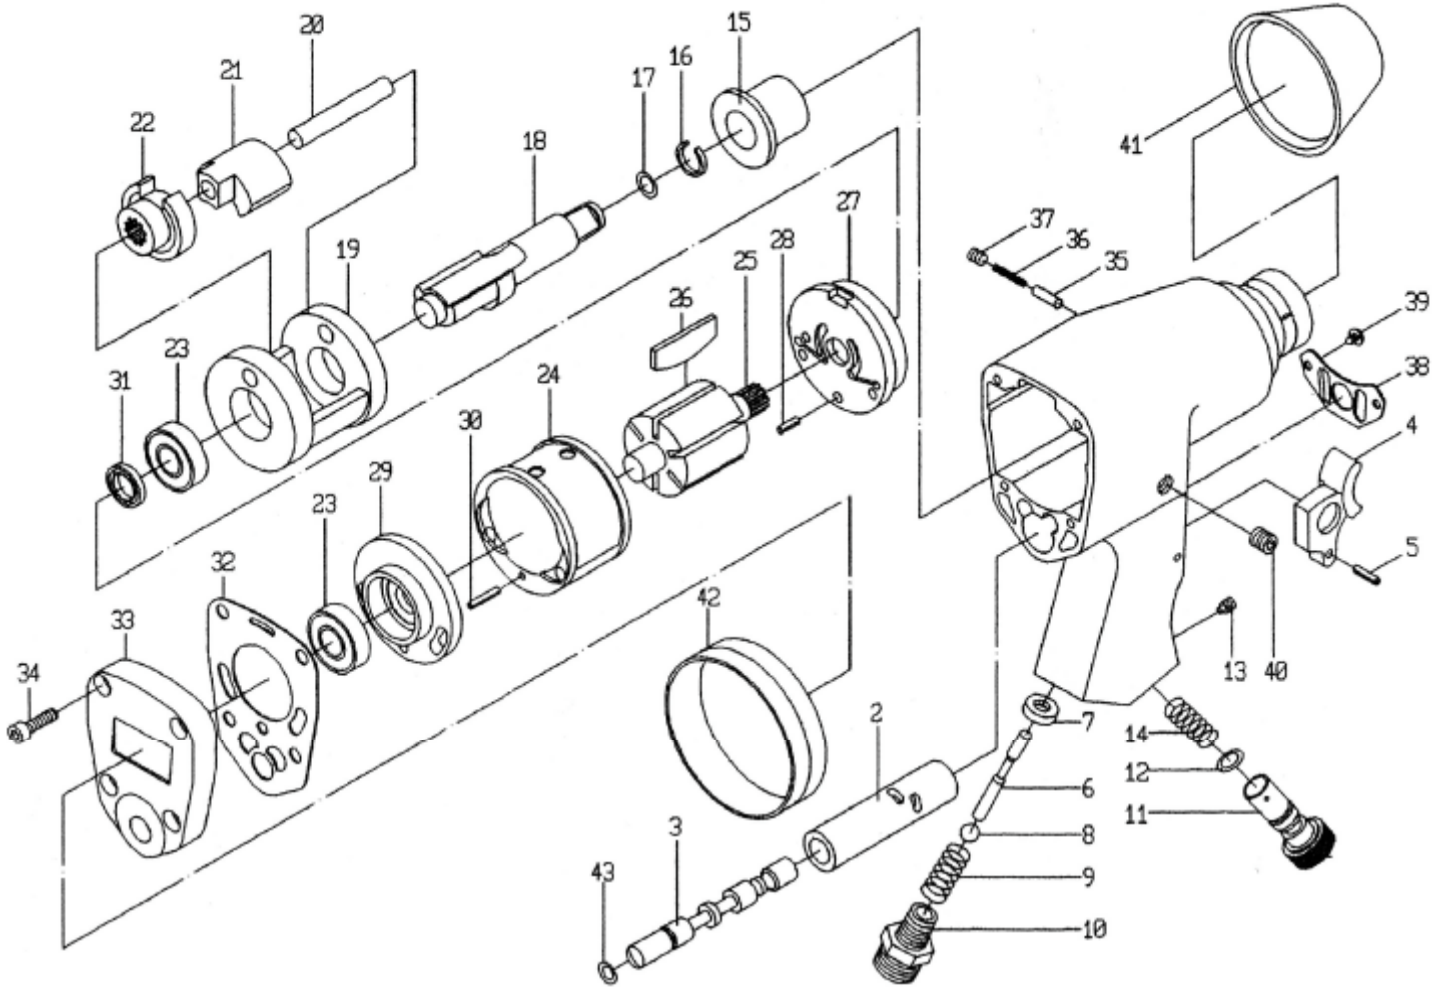

吉生 GISON

GW-15B 1/2" Heavy Duty Impact Wrench

PARTS LIST

✳ :Consuming Part

Item No.	Part No.	Description	Qty.	Item No.	Part No.	Description	Qty
1	15B001	Housing	1	22	15B022	Drive Cam	1
2	15B002	Valve Sleeve	1	23	15B023	Bearing	2
3	15B003	Reverse Valve	1	24	15B024	Cylinder	1
4	15B004	Trigger	1	25	15B025	Rotor	1
5	15B005	Pin	1	26	15B026	Rotor Blade	6
6	15B006	Valve Stem	1	27	15B027	Front Plate	1
7	15B007	Valve Ring	1	28	15B028	Pin	1
8	15B008	Steel Ball	1	29	15B029	End Plate	1
9	15B009	Spring	1	30	15B030	Pin	1
10	15B010	Air Inlet	1	31	15B031	Oil Seal	1
11	15B011	Air Regulator	1	32	15B032	Rear Gasket	1
12	15B012	O-Ring	1	33	15B033	Cover	1
13	15B013	Screw	1	34	15B034	Screw	4
14	15B014	Spring	1	35	15B035	Pin	1
15	15B015	Anvil Bushing	1	36	15B036	Spring	1
16	15B016	Anvil Collar	1	37	15B037	Screw	1
17	15B017	O-Ring	1	38	15B038	Exhaust Deflector	1
18	15B018-2	Anvil	1	39	15B039	Screw	2
	15B018-1	2" Anvil		40	15B040	Screw	1
19	15B019	Hammer Cage	1	41	15B041	Nose Rubber	1
20	15B020	Hammer Pin	1	42	15B042	Protecting Rubber	1
21	15B021	Hammer Dog	1	43	15B043	O-Ring	1