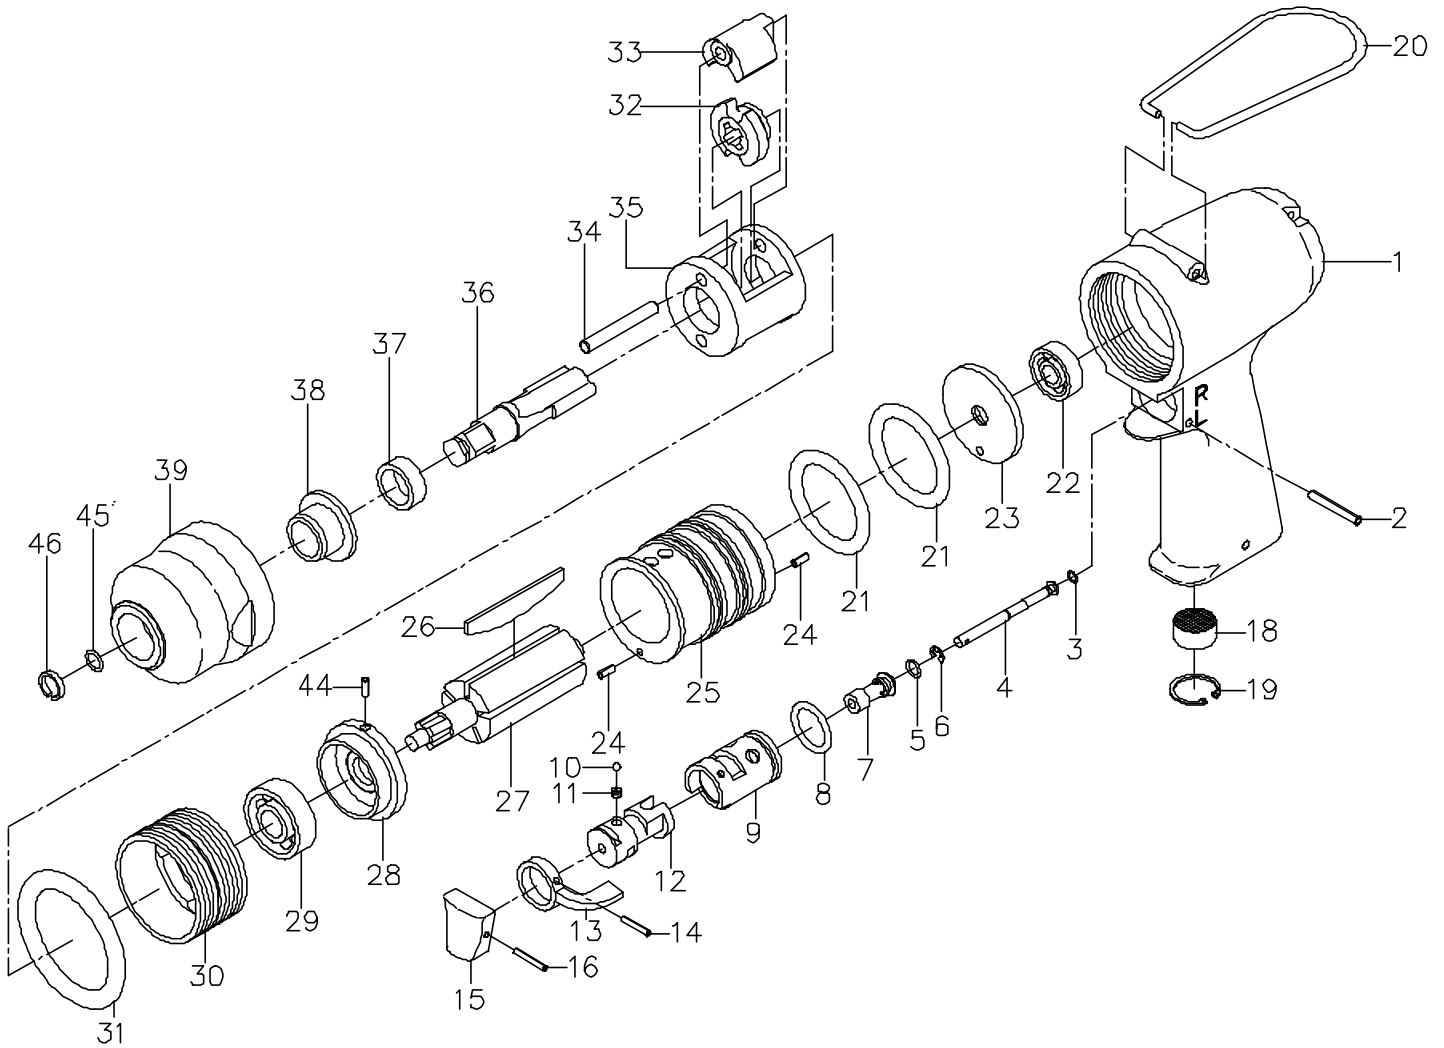

吉生 GISON

GW-12 3/8" Impact Wrench

PARTS LIST

✳ : Consuming Part

Item No.	Part No.	Description	Qty.	Item No.	Part No.	Description	Qty.
1	950001	Housing	1	23	950023	Rear Plate	1
2	P011	Pin	1	24	SP014	Pin	2
✳ 3	OR023	O-Ring	1	25	950025	Cylinder	1
4	950004	Valve Bushing	1	✳ 26	950026	Rotor Blade	5
✳ 5	OR029	O-Ring	1	27	950027	Rotor	1
6	E2.5	Retaining Ring	1	28	950028	Front Plate	1
7	950007	Valve Bushing	1	29	B6000ZZ	Ball Bearing	2
✳ 8	OR024	O-Ring	1	30	950030	Lock Ring	2
9	950009	Reverse Valve	1	31	OR009	O-Ring	1
10	950010	Ball	1	32	950032	Cam	1
✳ 11	S015	Spring	1	✳ 33	950033	Hammer	2
12	950012	Regulator Valve	1	✳ 34	950034	Hammer Pin	2
13	950013	Reverse Lever	1	35	950035	Hammer Cage	1
14	SP013	Pin	1	36	120036	Anvil	1
15	950015	Trigger	1	37	950037	Flange Bushing	1
16	SP012	Pin	1	38	950038	Anvil Bushing	1
18	950045	Screen	1	39	950039	Hammer Casing	1
19	R14	Retaining Ring	1	44	P013	Pin	1
20	950020S	Hanger	1	45	OR005	O-Ring	1
21	OR025	O-Ring	2	46	120044	Collar & Seal	1
22	B607ZZ	Ball Bearing	1				