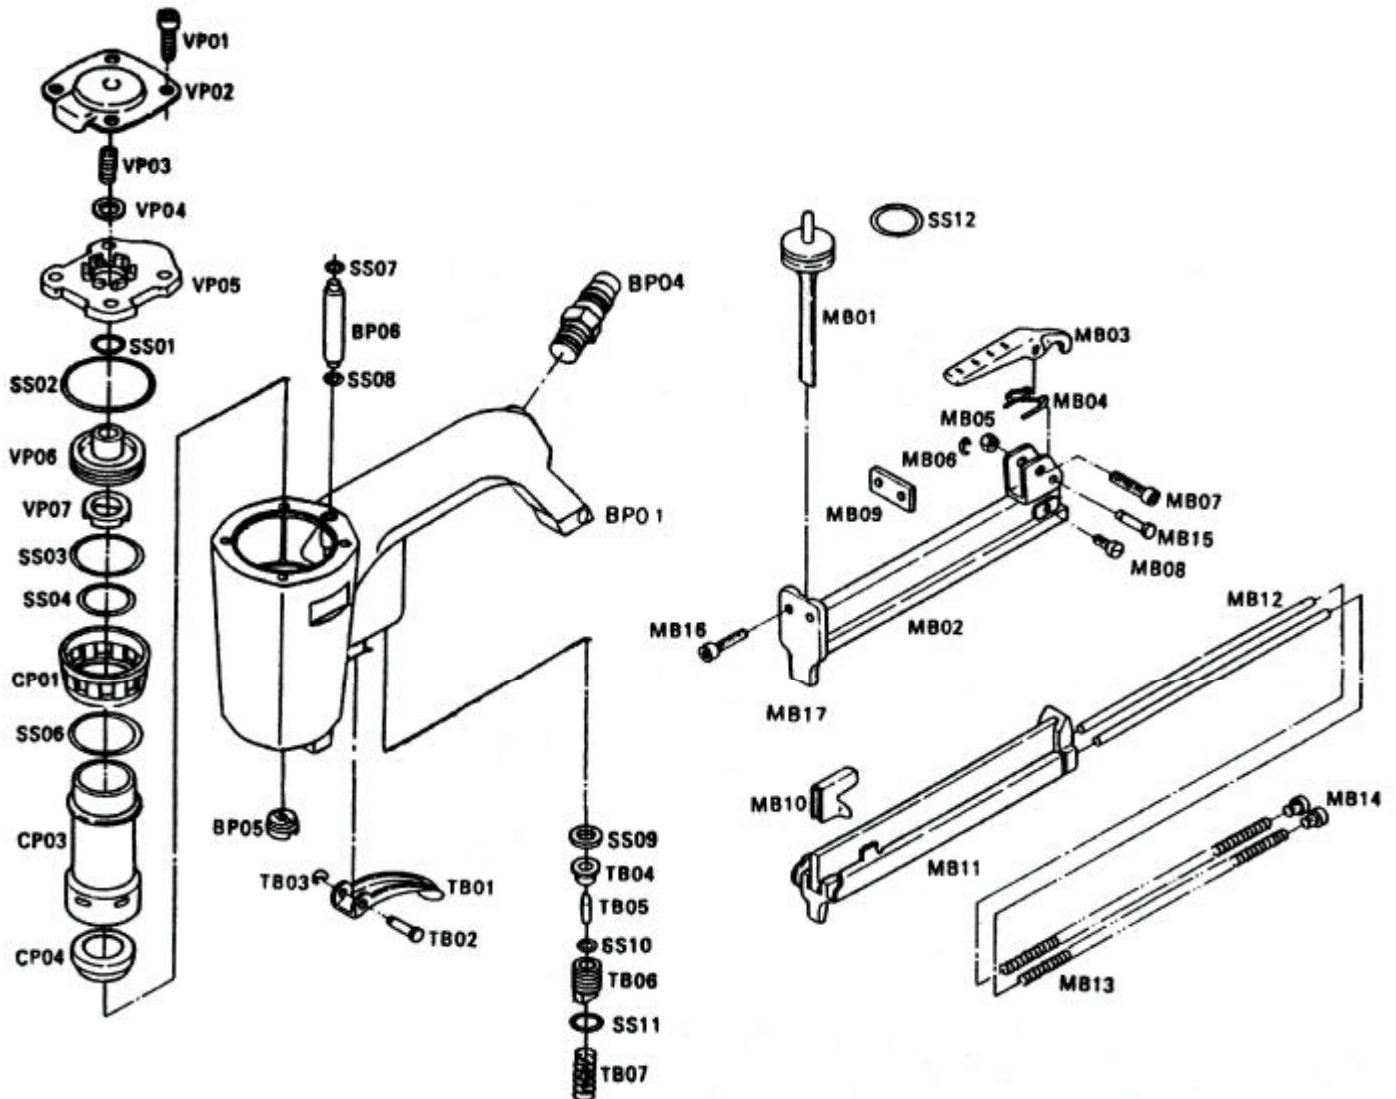

吉生 GISON

GPN-691 Light-Duty Stapler

PARTS LIST

✳ : Consuming Part

Part No.	Description	Qty.	Part No.	Description	Qty.	Part No.	Description	Qty.
MB01	Drive Blade	1	VP02	Cap	1	SS12	Drive Blade O-Ring	1
MB02	Lower Rail	1	VP03	Spring	1	CP01	Collar	1
MB03	Click Lever	1	VP04	Retainer	1	CP02	Cylinder Collar	1
MB04	Spring	1	VP05	Cylinder Cap	1	CP03	Cylinder	1
MB05	Nut	1	VP06	Valve	1	CP04	Bumper	1
MB06	E-Ring	1	VP07	Stoper	1	BP01	Main Body	1
MB07	Bolt (M5x20)	1	VP08	Seal	1	BP02	Seal	1
MB08	Screw	1	SS01	O-Ring (AP14)	1	BP03	Bottom Cap	1
MB09	Spacer	1	SS02	O-Ring	1	BP04	Plugger	1
MB10	Pusher	1	SS03	O-Ring	1	BP05	Nozzle Cap	1
MB11	Up Rail	1	SS04	O-Ring (BP25)	1	BP06	Pipe	1
MB12	Spring Guide	1	SS05	Seal	1	TB01	Trigger	1
MB13	Spring	1	SS06	O-Ring	1	TB02	Pin	1
MB14	Bolt	1	SS07	Trigger O-Ring	1	TB03	E-Ring	1
MB15	Shaft	1	SS08	Trigger O-Ring	1	TB04	Trigger Valve	1
MB16	Screw	1	SS09	Seal	1	TB05	Valve Stem	1
MB17	Driver-Guide	1	SS10	Seal	1	TB06	Valve Guide	1
VP01	Screw	1	SS11	Seal	1	TB07	Spring	1