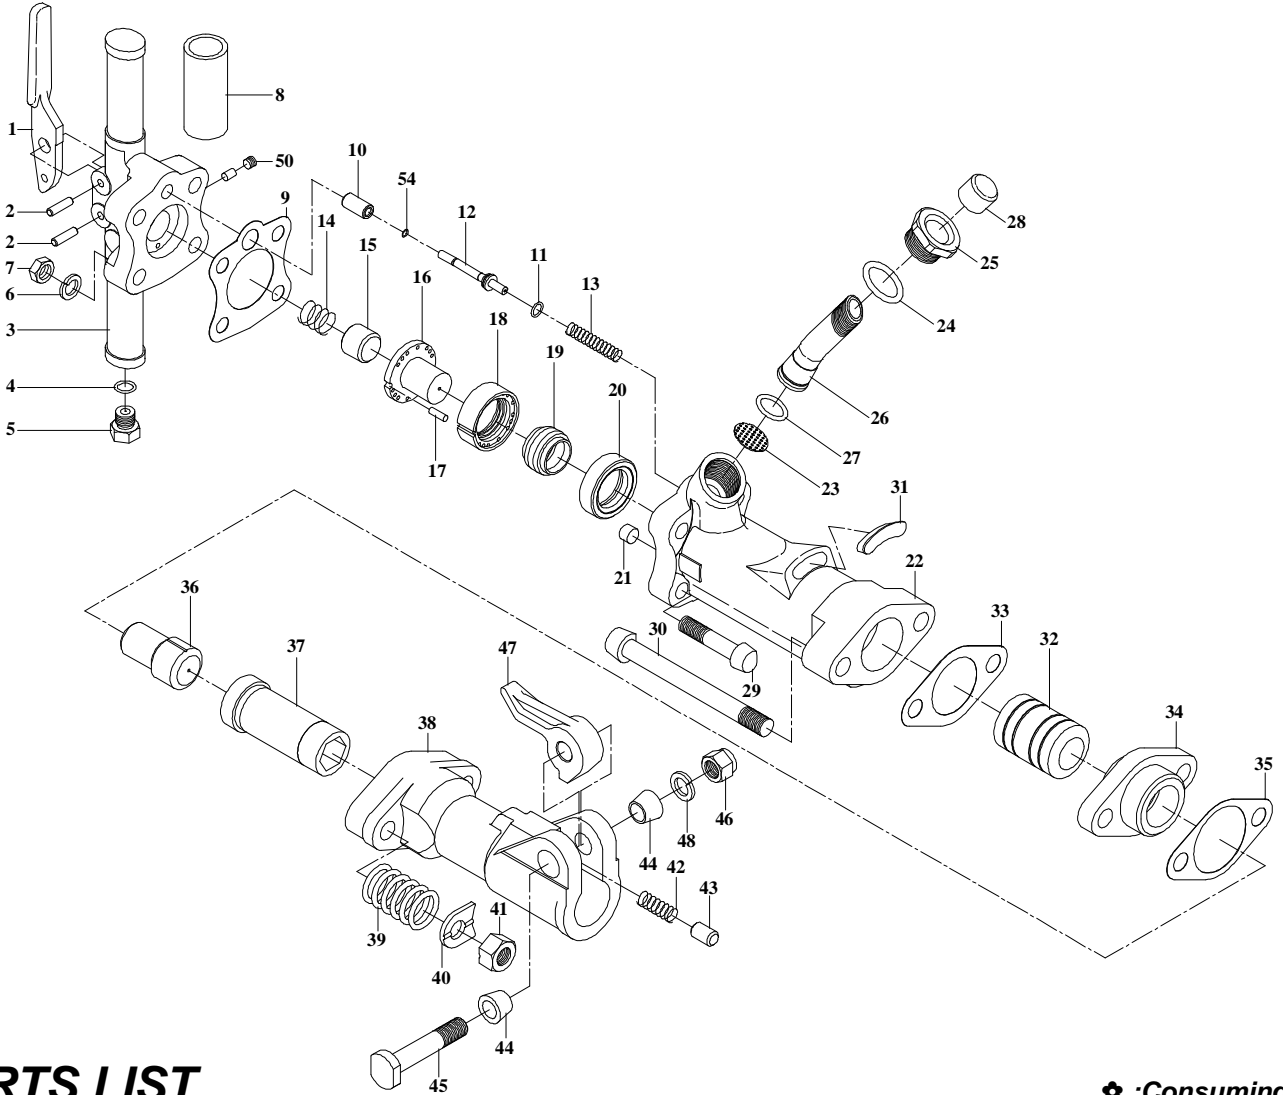

GISON Pneumatic Tools

GPB-60 Pavement Breaker

PARTS LIST

✳ : Consuming Part

No.	Part No.	Description	Qty.	No.	Part No.	Description	Qty.
01	60001	Throttle Valve Lever	1	26	60026	Air Inlet Swivel	1
02	60002	Throttle Valve Lever Pin	2	27	OR027	Air Inlet Swivel Nut O-Ring	1
03	60003	Backhead Incl 60010	1	28	60028	Plug	1
04	OR026	O-Ring	1	✳ 29	60029	Backhead Bolt	4
05	60005	Oil Reservoir Plug	1	✳ 30	60030	Fronthead Bolt	2
06	SPW5/8	Backhead Bolt Lockwasher	4	31	60031	Plug	1
✳ 07	60007	Backhead Bolt Nut	4	✳ 32	60032	Piston Hammer	1
08	60008	Rubber Grip	2	✳ 33	60033	Gasket	1
✳ 09	60009	Gasket	1	34	60034	Tappet Seat	1
10	60010	Throttle Valve Stem Guide	1	✳ 35	60035	Gasket	1
11	OR031	O-Ring	1	✳ 36	60036	Tappet	1
✳ 12	60012	Throttle Valve	1	✳ 37	60037	Fronthead Bushing 1-1/4"	1
13	S017	Throttle Valve Spring	1	38	60038	Fronthead Bars	1
14	S018	Backhead Plunger Spring	1	39	S019	Fronthead Bolt Spring	2
15	60015	Backhead Plunger	1	✳ 40	60040	Fronthead Bolt Lockwasher	2
16	60016	Valve Guide	1	41	60041	Fronthead Bolt Nut	1
17	60017	Valve Chest Dowel Pin	1	42	S020	Retainer Plunger Spring	1
18	60018	Valve Chest	1	43	60043	Steel Retainer Plunger	1
✳ 19	60019	Automatic Valve	1	✳ 44	60044	Retainer Bolt Bushing (Rubber)	2
20	60020	Valve Seat	1	✳ 45	60045	Steel Retainer Bolt	1
21	60021	Cylinder Plug	3	✳ 46	60046	Steel Retainer Bolt Nut	1
22	60022	Cylinder	1	✳ 47	60047	Steel Retainer	1
23	60023	Air Inlet Screen	1	48	SPW3/4	Steel Retainer Lockwasher	1
24	OR041	O-Ring	1	50	MS003	Set Screw	1
25	60025	Air Inlet Swivel Nut	1	54	OR005	O-Ring	1