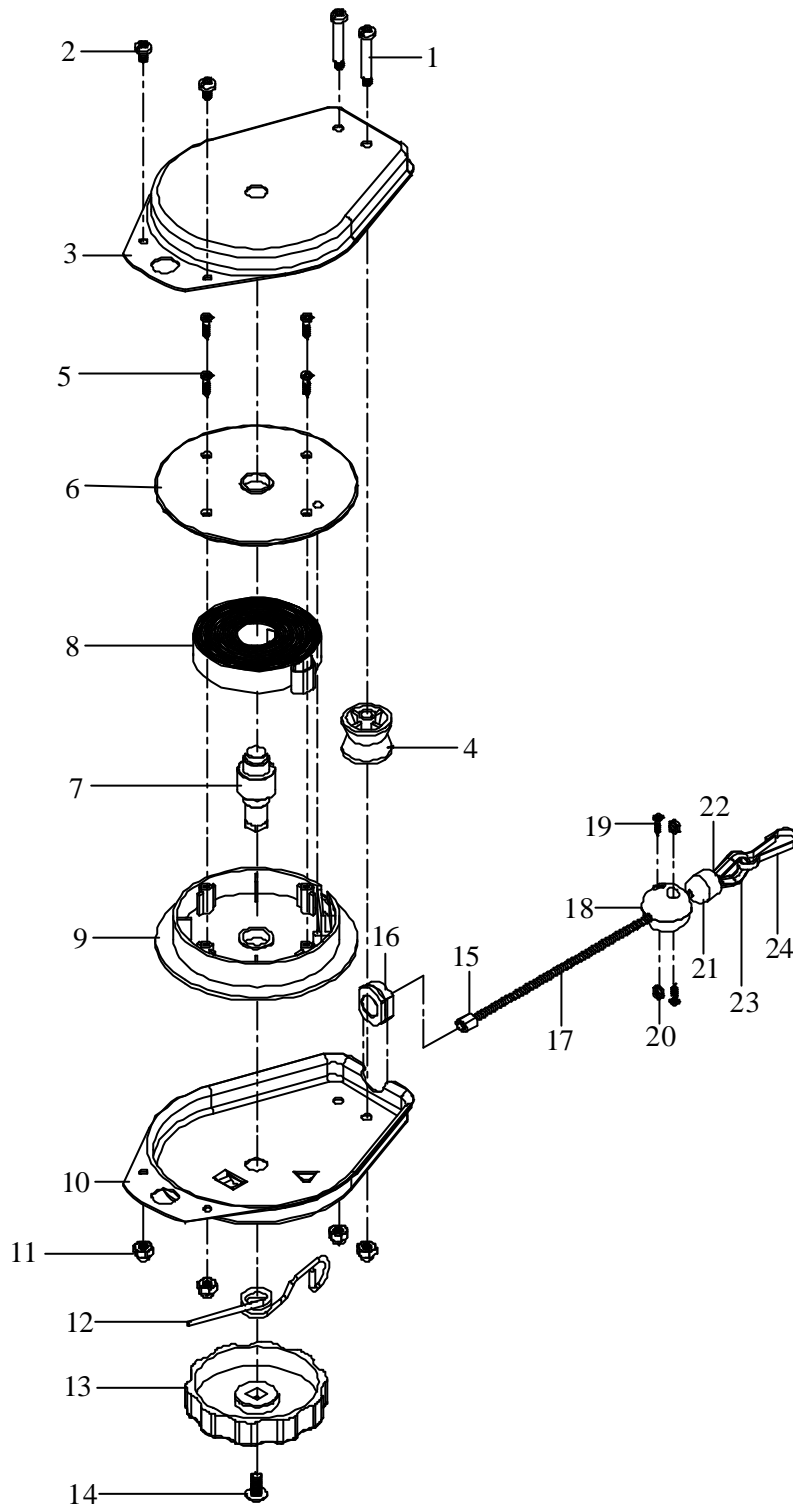

吉生 **GISON**

GP-SB01J/K Hsb Spring Balancer

PARTS LIST

✳ :Consuming Part

Item No.	Part No.	Description	Qty.	Item No.	Part No.	Description	Qty.
1	SB01J01	Hsb Long Screw (4.5 m/m)	1	8~9	SB01K08~09	Spring Plate Set (No.8~9) (For GP-SB01K)	1
2	SB01J02	Short Screw (5/32" x 1/4")	4	10	SB01J10	Hsb Rear Shell	1
3	SB01J03	Front Shell	1	11	SB01J11	Nut (5/32")	4
4	SB01J04	Roller	1	12	SB01J12	Locking Spring	1
5	SB01J05	Wedge Cover Screw (3 x 15)	6	13	SB01J13	Adjusting Knob	1
6	SB01J06	Spring Cover	1	14	SB01J14	Screw (3/16" x 3/8")	1
7	SB01J07	Shaft	1	15~24	SB01J15~24	Nylon Rope Set (No.15~24)	1
8~9	SB01J08~9	Spring Plate Set (No.8~9) (For GP-SB01J)	1				