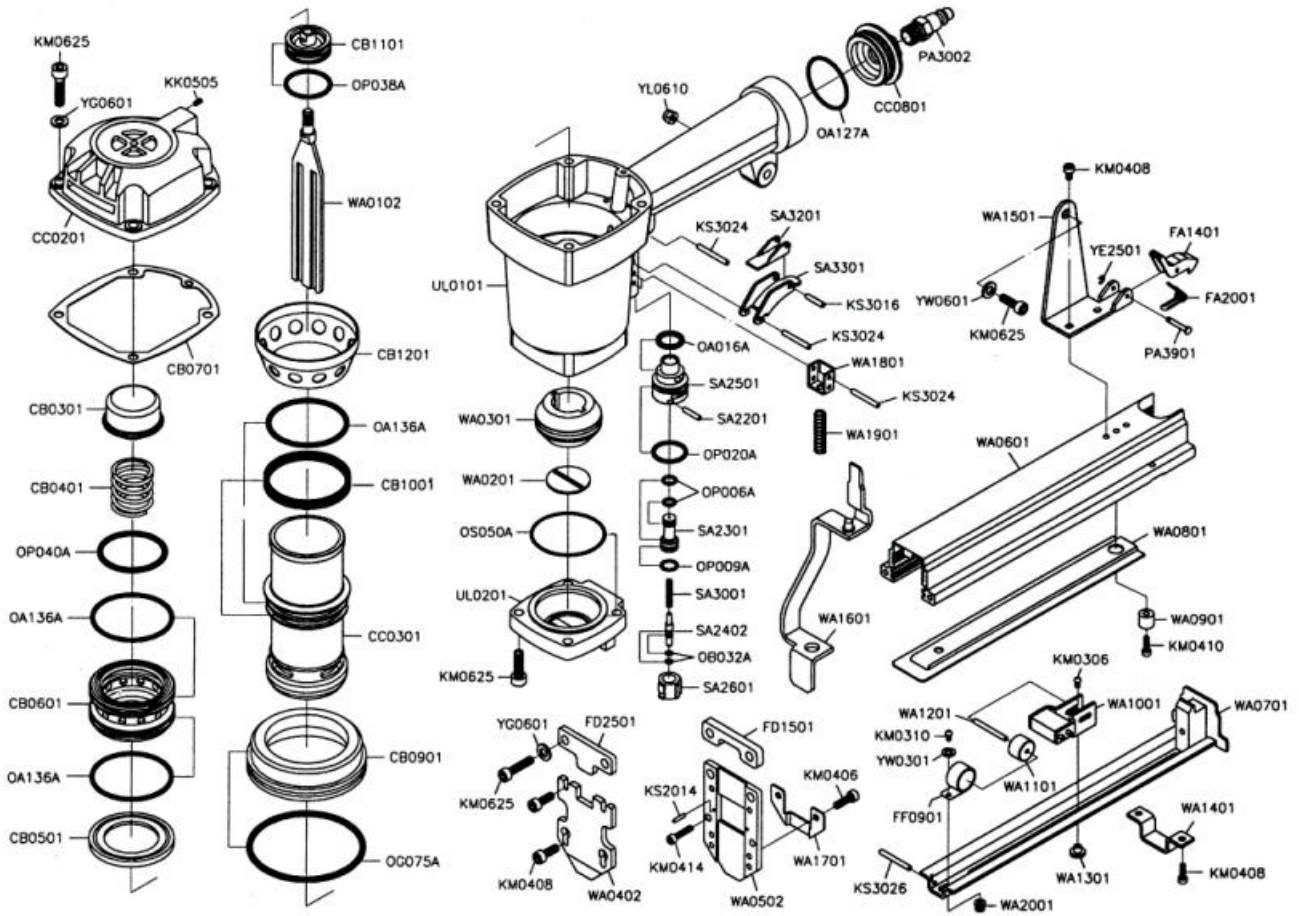

### PARTS LIST

✦ : Consuming Part

Item No.	Part No.	Description	Qty.	Item No.	Part No.	Description	Qty.	Item No.	Part No.	Description	Qty.
1	CB0301	Piston Stop	1	27	KS3016	Spring Pin (Ø3-16L)	1	53	WA0102	Driver	1
2	CB0401	Compression Spring	1	28	KS3024	Spring Pin (Ø3-24L)	4	54	WA0201	Bumper Plate	1
3	CB0501	Head Valve Seal	1	29	KS3026	Spring Pin (Ø3-26L)	1	55	WA0301	Bumper	1
4	CB0601	Head Valve Piston	1	30	OA016A	O-Ring (ARP568-016)	1	56	WA0402	Cover Plate (B)	1
5	CB0701	Cap Seal	1	31	OA127A	O-Ring (ARP568-127)	1	57	WA0502	Guide Plate	1
6	CB0901	Cylinder Ring	1	32	OA136A	O-Ring (ARP568-136)	3	58	WA0601	Magazine Rail	1
7	CB1001	Check Seal	1	33	OB032A	O-Ring (2.5x1.4)	2	59	WA0701	Magazine Assy.	1
8	CB1101	Main Piston	1	34	OG075A	O-Ring (G75)	1	60	WA0801	Lamella Scorrimento	1
9	CB1201	Collar	1	35	OP006A	O-Ring (P6)	2	61	WA0901	Fixed Set	1
10	CC0201	Cylinder Cap	1	36	OP009A	O-Ring (P9)	1	62	WA1001	Pusher	1
11	CC0301	Cylinder	1	37	OP020A	O-Ring (P20)	1	63	WA1101	Roller	1
12	CC0801	End Cap	1	38	OP038A	O-Ring (P38)	1	64	WA1201	Needle Roller	1
13	FA1401	Latch	1	39	OP040A	O-Ring (P40)	1	65	WA1301	Needle Set	1
14	FA2001	Latch Spring	1	40	OS050A	O-Ring (S50)	1	66	WA1401	Magazine Retainer	1
15	FD1501	Spacer	1	41	PA3002	Coupling Plug (1/4")	1	67	WA1501	Support	1
16	FD2501	Cover Plate (A)	1	42	PA3901	Latch Pin	1	68	WA1601	Safety	1
17	FF0901	Pusher Spring	1	43	SA2201	Stop Pin	2	69	WA1701	Safety Guide	1
18	KK0505	Set Screw (M5 x0.8-5L)	1	44	SA2301	Pilot Valve	1	70	WA1801	Safety Guide	1
19	KM0306	Hex.Soc.Hd.Bolt (M3 x0.5-6L)	1	45	SA2402	Trigger Valve Stem	1	71	WA1901	Safety Spring	1
20	KM0310	Hex.Soc.Hd.Bolt (M3 x0.5-10L)	1	46	SA2501	Trigger Valve Seat	1	72	WA2001	Spring Seat	1
21	KM0406	Hex.Soc.Hd.Bolt (M4 x0.7-6L)	2	47	SA2601	Inner Valve Seat	1	73	YE2501	E-Ring (Ø2.5)	1
22	KM0408	Hex.Soc.Hd.Bolt (M4 x0.7-8L)	8	48	SA3001	Spring	1	74	YG0601	Spring Washer (Ø6)	6
23	KM0410	Hex.Soc.Hd.Bolt (M4 x0.7-10L)	1	49	SA3201	Contact Lever	1	75	YL0610	Lock Nut (M6 x1.0)	1
24	KM0414	Hex.Soc.Hd.Bolt (M4 x0.7-14L)	2	50	SA3301	Trigger	1	76	YW0301	Flat Washer (Ø3)	1
25	KM0625	Hex.Soc.Hd.Bolt (M6 x1.0-25L)	11	51	UL0101	Body	1	77	YW0601	Flat Washer (Ø6)	1
26	KS2014	Spring Pin (Ø2-14L)	2	52	UL0201	Bottom Plate Assy.	1				