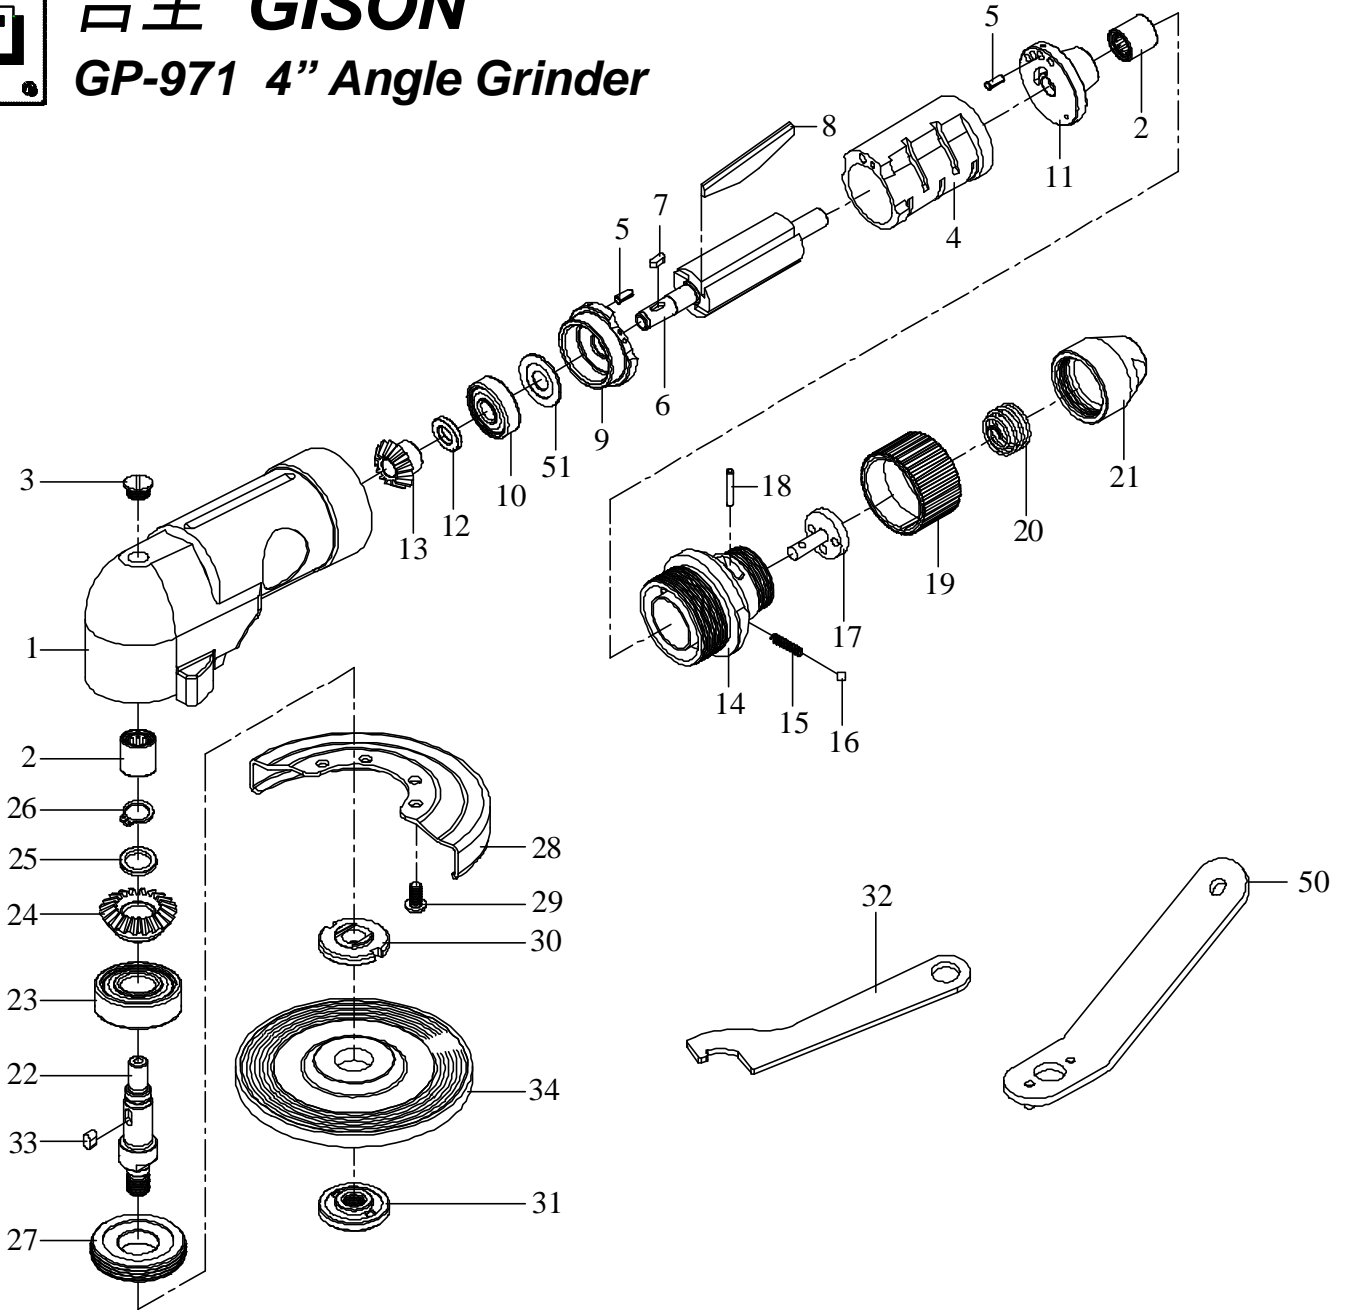

吉生 GISON

GP-971 4" Angle Grinder

PARTS LIST

✳ :Consuming Part

Item No.	Part No.	Description	Qty.	Item No.	Part No.	Description	Qty.
1	97101000	Body	1	19	97103040	Valve Ring	1
2	B815	Pin Bearing	2	20	832038	Coil Spring	1
3	97101020	Screw	1	21	97103060	Valve Joint	1
✳ 4	97102000	Cylinder	1	22	97104000	Gear Shaft	1
5	SP025	Spring Pin	2	23	B6301ZZ	Ball Bearing	1
6	97102A10	Rotor	1	✳ 24	97104030	Bevel Gear	1
7	KC002	Key	1	25	97104040	Washer	1
✳ 8	97102012	Rotor Blade	4	26	C10	Retaining Ring	1
9	97102020	Front Plate	1	27	97104060	Nut	1
10	B629ZZ	Ball Bearing	1	28	97105000	Disc Cover	1
11	97102030	Rear Plate	1	29	MC003	Screw	4
12	97102040	Washer	1	30	97105020	Disc Nut	1
✳ 13	97102050	Pinion Gear	1	31	97105030	Disc Receiver	1
14	97103000	Valve Housing	1	32	97105050	Stop spanner	1
15	S011	Spring	1	33	KC003	Key	1
16	380022	Steel Ball	1	34	832034	Disc Wheel	1
✳ 17	97103020	Throttle Valve	1	50	832040	Disc Spanner	1
18	P014	Valve Pin	1	51	97102060	Washer	1