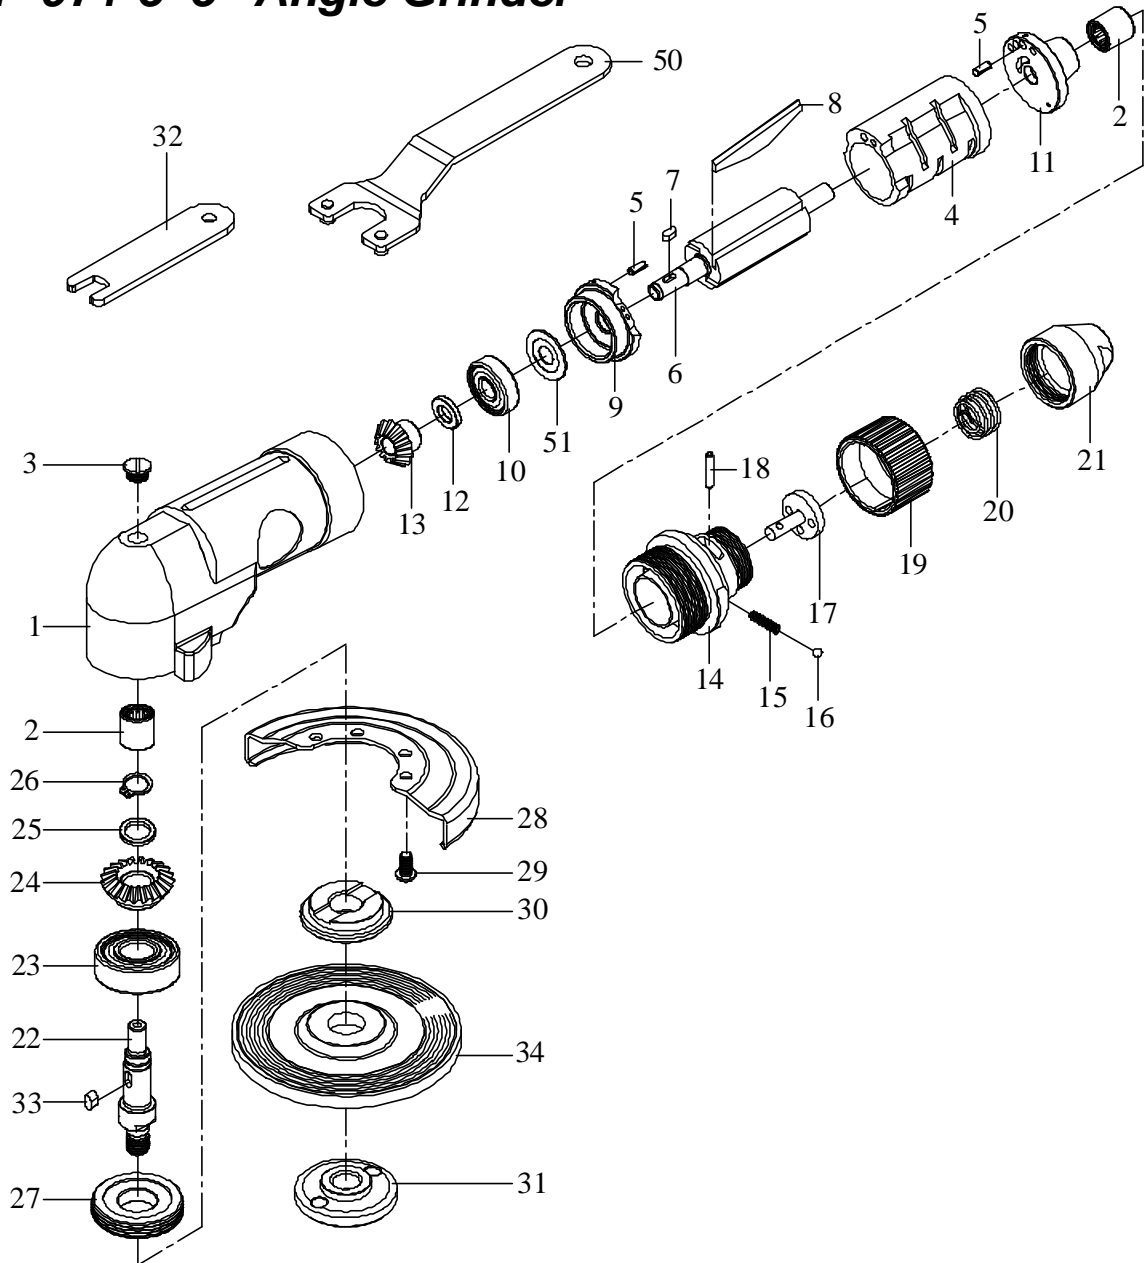

吉生 GISON

GP-971-5 5" Angle Grinder

PARTS LIST

✿ :Consuming Part

Item No.	Part No.	Description	Qty.	Item No.	Part No.	Description	Qty.
1	97101000	Body	1	19	97103040	Valve Ring	1
2	B815	Pin Bearing	2	20	832038	Coil Spring	1
3	97101020	Screw	1	21	97103060	Valve Joint	1
✿ 4	97102000	Cylinder	1	22	97104001	Gear Shaft	1
5	SP025	Spring Pin	2	23	B6301ZZ	Ball Bearing	1
6	97102A10	Rotor	1	✿ 24	97104030	Bevel Gear	1
7	KC002	Key	1	25	97104040	Washer	1
✿ 8	97102012	Rotor Blade	4	26	C10	Retaining Ring	1
9	97102020	Front Plate	1	27	97104061	Nut	1
10	B629ZZ	Ball Bearing	1	28	97105010	Disc Cover	1
11	97102030	Rear Plate	1	29	MC003	Screw	4
12	97102040	Washer	1	30	911019	Disc Receiver	1
✿ 13	97102050	Pinion Gear	1	31	911021	Disc Nut	1
14	97103000	Valve Housing	1	32	832041	Stop Spanner	1
15	S011	Spring	1	33	KC003	Key	1
16	380022	Steel Ball	1	34	911020	5" Disc Wheel	1
✿ 17	97103020	Throttle Valve	1	50	829047	Disc Spanner	1
18	P014	Valve Pin	1	51	97102060	Washer	1