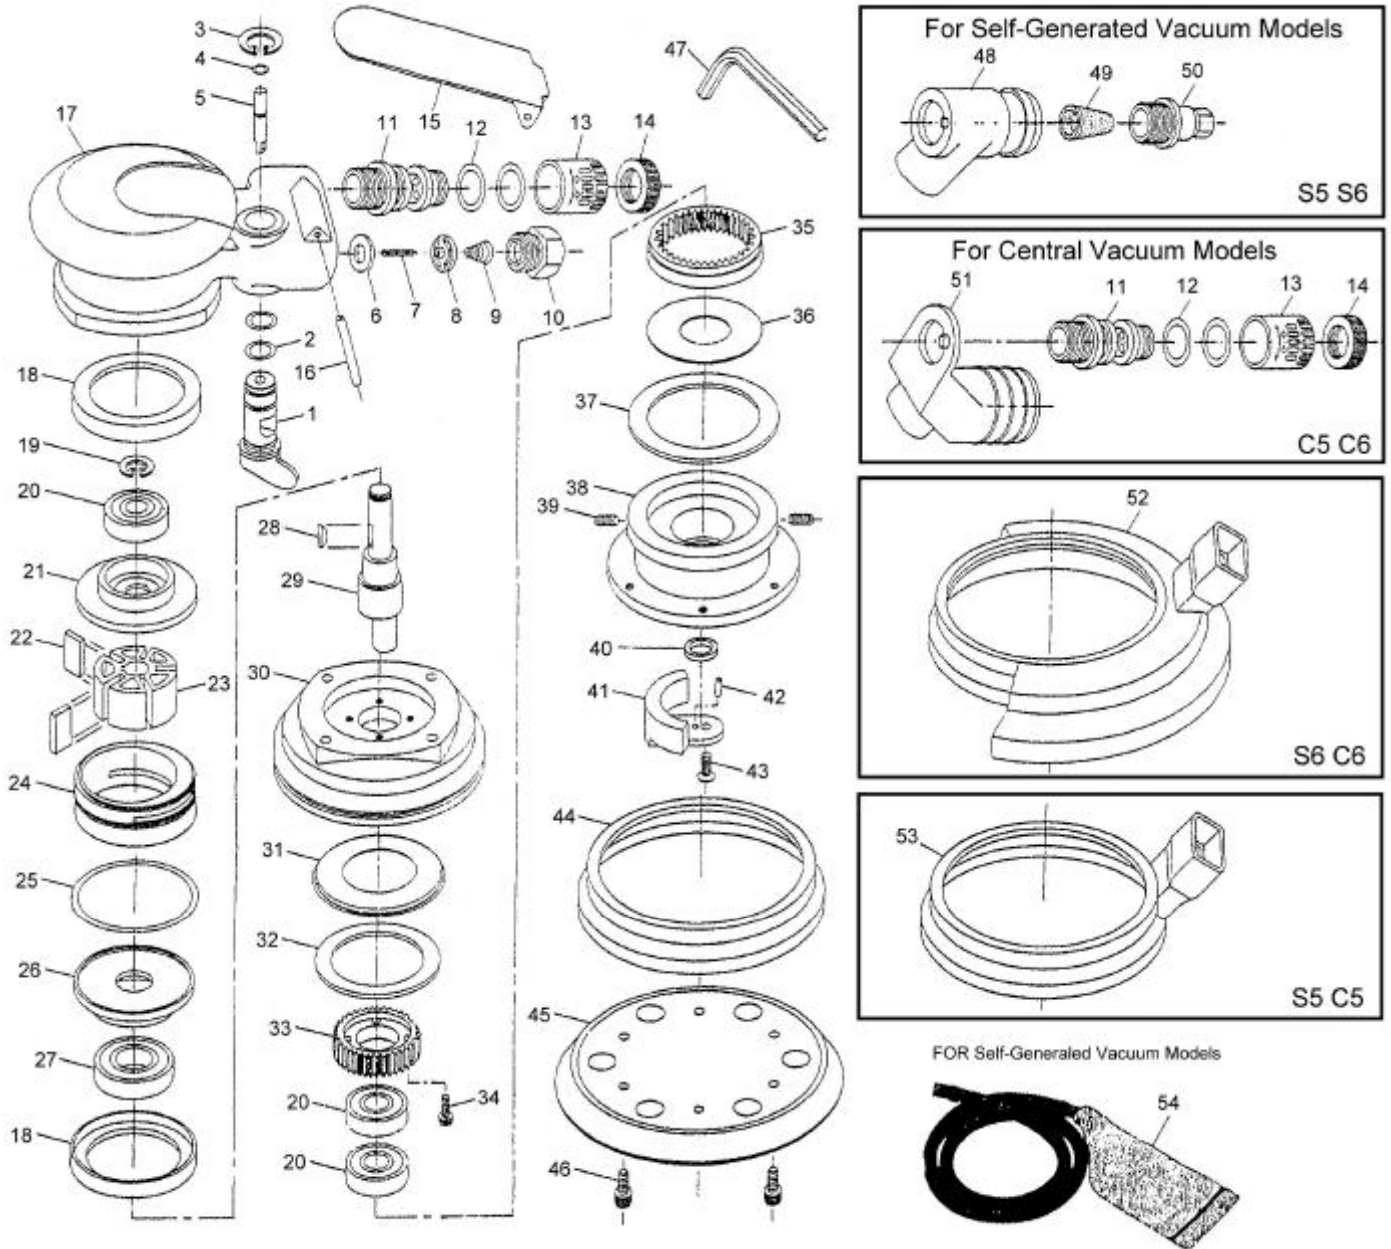

## GP-935NV5/NV6/SG5/SG6 Palm Gear-Driven Sander and Polisher

### PARTS LIST

✳ :Consuming Part

No.	Part No.	Description	Qty.	No.	Part No.	Description	Qty.	No.	Part No.	Description	Qty.
01	935NV01	Regulator	1	20	935NV20	Bearing	3	39	935NV39	Screw	2
02	935NV02	O-Ring	2	21	935NV21	Rear Plate	1	40	935NV40	Bushing	1
03	935NV03	Snap Ring	1	22	935NV22	Rotor Blade	5	41	935NV41	Balancer	1
04	935NV04	O-Ring	1	23	935NV23	Rotor	1	42	935NV42	Pin	1
05	935NV05	Valve Stem	1	24	935NV24	Cylinder	1	43	935NV43	Screw	1
06	935NV06	Washer	1	25	935NV25	O-Ring	1	44	935NV44	Shroud (N5)	1
07	935NV07	Tip Pin	1	26	935NV26	Front Plate	1	45	935NV45	Pad (5", 6")	1
08	935NV08	Valve	1	27	935NV27	Bearing	1	46	935NV46	Screw	6
09	935NV09	Spring	1	28	935NV28	Rotor Key	1	47	935NV47	Hex (3mm)	1
10	935NV10	Air Inlet	1	29	935NV29	Motor Shaft Balancer	1	48	935NV48	Vacuum Adapter (S5)	1
11	935NV11	Muffler Body	1	30	935NV30	Housing Cover	1	48-1	935NV48-1	Vacuum Adapter (S6)	1
12	935NV12	O-Ring	1	31	935NV31	Faceplate	1	49	935NV49	Cone Muffler	1
13	935NV13	Exhaust Sleeve	1	32	935NV32	Dustproof Washer	1	50	935NV50	Muffler Body	1
14	935NV14	Nut	1	33	935NV33	Gear	1	51	935NV51	Vacuum Adapter (C5)	1
15	935NV15	Lever	1	34	935NV34	Screw	4	51-1	935NV51-1	Vacuum Adapter (C6)	1
16	935NV16	Pin	1	35	935NV35	Gear Link	1	52	935NV52	Shroud (6") (S6, C6)	1
17	935NV17	Housing	1	36	935NV36	Washer	1	53	935NV53	Shroud (S5, C5)	1
18	935NV18	Rubber Bushing	2	37	935NV37	Dustproof Washer	1	54	935NV54	Rubber Hose & Bag (S5, S6)	1
19	935NV19	Snap Ring	1	38	935NV38	Gear Seat	1				