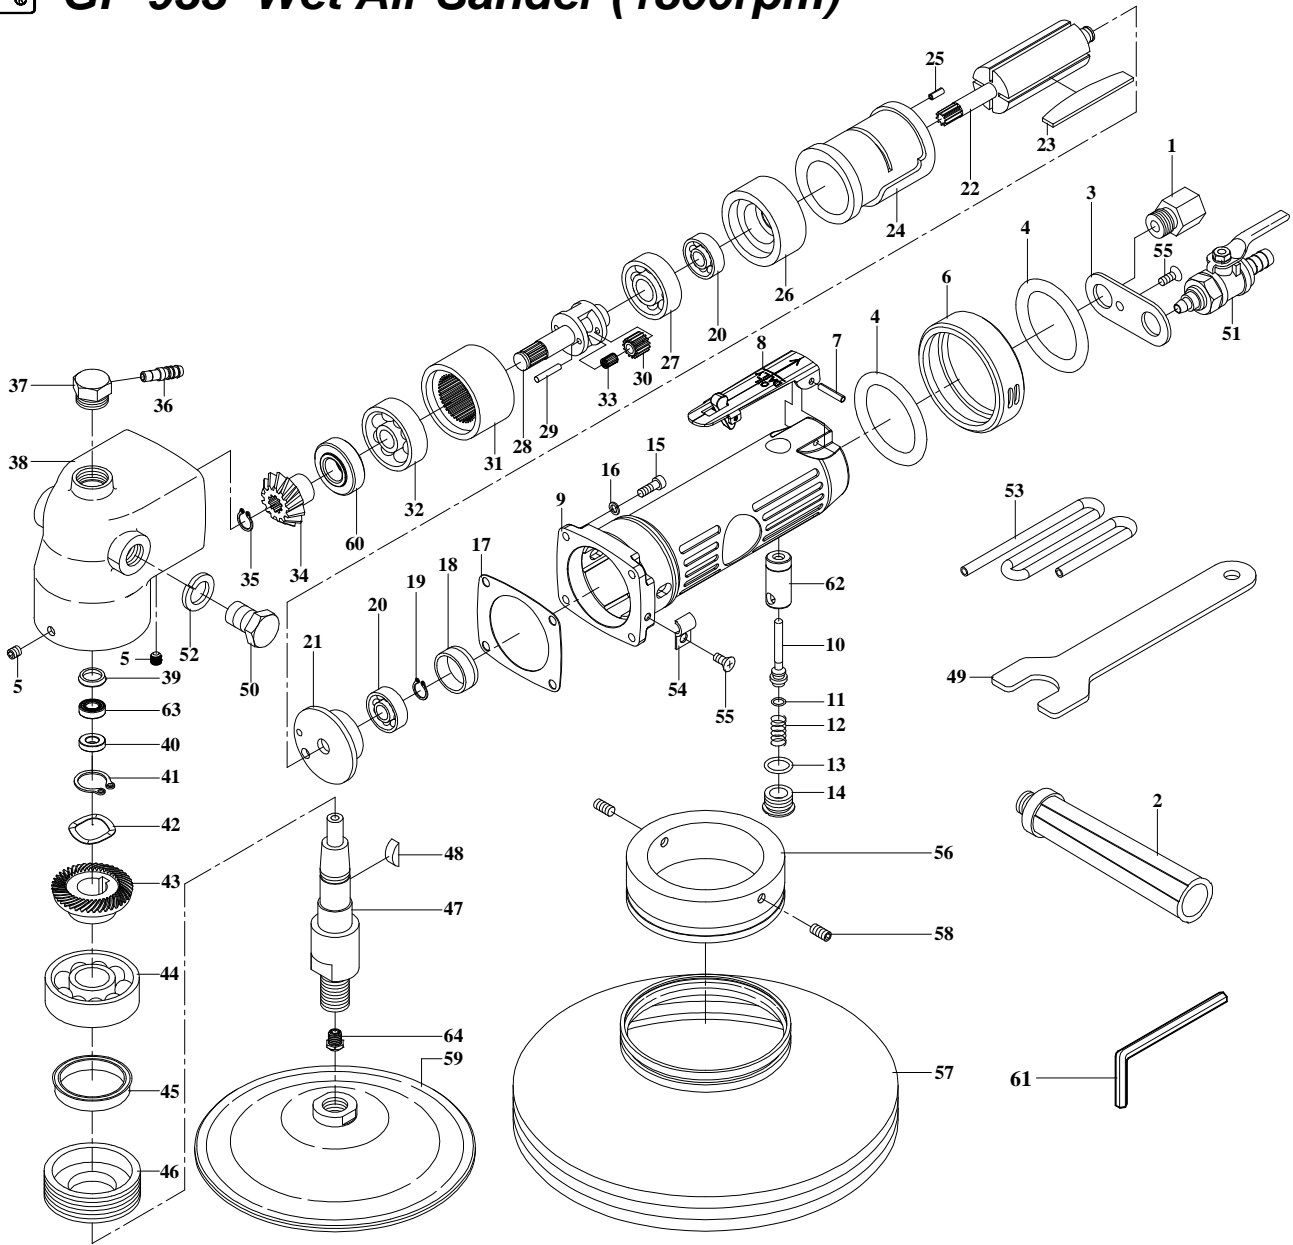

GISON Pneumatic Tools

GP-933 Wet Air Sander (1800rpm)

PARTS LIST

✳ : Consuming Part

Item No.	Part No.	Description	Qty.	Item No.	Part No.	Description	Qty.	Item No.	Part No.	Description	Qty.
1	933001	Hose Adapter	1	22	933022	Rotor	1	43	831009	Bevel Gear	1
2	832006	Grip	1	✳ 23	829019	Rotor Blade	4	44	B6303ZZ	Ball Bearing	1
3	933003	Fixed Plate	1	24	829022	Cylinder	1	46	933046	Nut	1
4	OR037	O-Ring	2	25	SP025	Spring Pin	1	47	933047	Gear Shaft	1
5	MS002	Screw	2	26	829023	Front Plate	1	48	KR003	Key	1
6	933006	Silencer	1	27	B6201Z	Ball Bearing	1	49	829048	Stop Spanner	1
7	SP026	Spring Pin	1	28	933028	Planet Cage	1	50	MK12X12	Screw	1
8	933008	Throttle Lever	1	29	P003	Bearing Pin	2	51	933051	Water Valve	1
9	933009	Handle	1	✳ 30	836021	Planet Gear	2	52	SPW12	Spring Washer	1
10	832059	Valve Pin	1	31	933031	Internal Gear	1	53	933053	PU Tube	1
11	OR034	O-Ring	1	32	B6300ZZ	Ball Bearing	1	54	933054	Fixed	1
12	S028	Valve Spring	1	33	BK357	Pin Bearing	2	55	MC002	Screw	2
13	OR033	O-Ring	1	34	831017	Bevel Pinion	1	56	933056	Guard Ring	1
14	832052	Valve Screw	1	35	C9	Retaining Ring	1	57	933057	Protector	1
15	CAP020	Cap Screw	4	36	933036	Inlet Pipe	1	58	MS008	Screw	2
16	SPW4	Washer	4	37	933037	Rubber Tube Screw	1	59	933059	Pad	1
✳ 17	933017	Gasket	1	38	933038	Body	1	60	933060	Housing Spacer	1
18	829015	Bearing Rubber Cap	1	39	SG009	Oil Seal	1	61	933061	Spanner 2.5 mm	1
19	C8	Retaining Ring	1	40	933040	Valve Bushing	1	62	933062	Valve Bushing	1
20	B608ZZ	Ball Bearing	2	41	C15	Retaining Ring	1	63	B688ZZ	Ball Bearing	1
21	829018	Rear Plate	1	42	WW15	Spring Washer	1	64	829055W	Water Exit	1