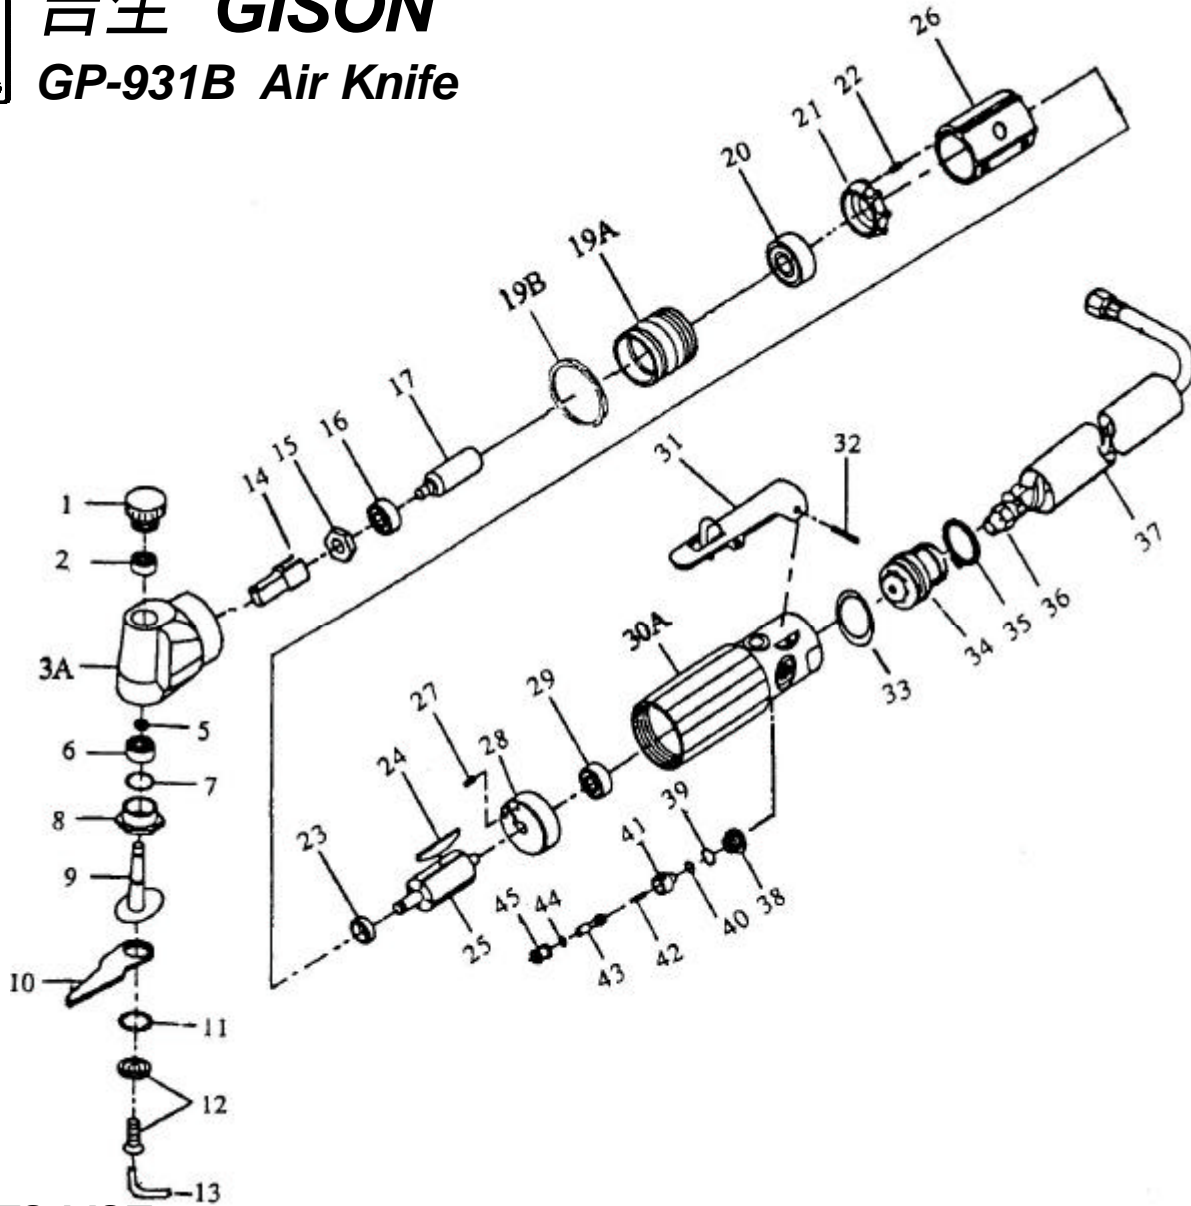

吉生 GISON

GP-931B Air Knife

PARTS LIST

✧ :Consuming Part

Item No.	Part No.	Description	Qty.	Item No.	Part No.	Description	Qty.
01	931B01	Plug	1	24	931B24	Rotor Blade	4
02	931B02	Ball Bearing 608ZZ	1	25	931B25	Rotor	1
03A	931B03A	Head	1	26	931B26	Cylinder	1
05	931B05	Spacer	1	27	931B27	Pin	1
06	931B06	Ball Bearing 6000ZZ	1	28	931B28	Rear Bearing Plate	1
07	931B07	Seal Oil	1	29	931B29	Ball Bearing 608ZZ	1
08	931B08	Nut Clamp	1	30A	931B30A	Motor Housing	1
09	931B09	Spindle Drive	1	31	931B31	Throttle Lever	1
10	931B10	Blade 57mm	1	32	931B32	Spring Pin	1
11	931B11	Retainer	1	33	931B33	Packing	1
12	931B12	Screw	1	34	931B34	Throttle Arbor	1
13	931B13	Wrench Key 5mm	1	35	931B35	Stop Ring	1
14	931B14	Fork Drive	1	36	931B36	Air Hose Ass'y 1/4	1
15	931B15	Lock Nut	1	37	931B37	Exhaust Hose	1
16	931B16	Ball Bearing 625ZZ	1	38	931B38	Valve Screw	1
18	931B17	Shaft Crank	1	39	931B39	O-Ring	1
19A	931B19A	Retainer	1	40	931B40	O-Ring	1
19B	931B19B	Nut	1	41	931B41	Air Controller	1
20	931B20	Ball Bearing 6000ZZ	1	42	931B42	Valve Spring	1
21	931B21	Front Bearing Plate	1	43	931B43	Valve Stem	1
22	931B22	Pin	1	44	931B44	O-Ring	1
23	931B23	Spacer	1	45	931B45	Valve Bushing	1