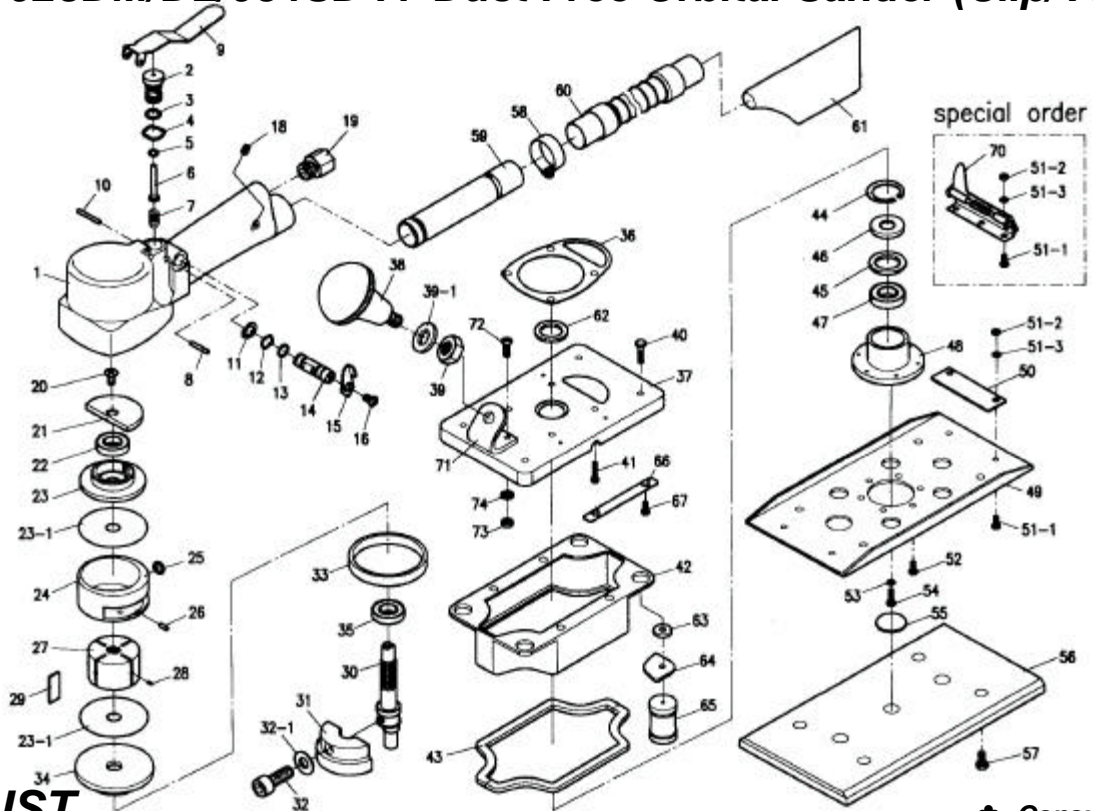

### PARTS LIST

⚙️ : Consuming Part

Item No.	Part No.	Description	Qty.	Item No.	Part No.	Description	Qty.
01	928D01	Body	1	39	928D39	3/8" Nut	1
02	928D02	Valve Pin Sleeve	1	39-1	928D39-1	Spring Washer (3/8")	1
03	928D03	O-Ring (P8)	2	40	928D40	Screw (M5x15)	4
04	928D04	Wave Washer (WW-12)	1	41	928D41	Screw (M5x15)	4
05	928D05	O-Ring (∅4x∅7)	1	42	928D42	Skirt	1 (set)
06	928D06	Valve	1	43	928D43	Skirt Felt	(2)
07	928D07	Valve Spring	1	44	928D44	Snap Ring (R26)	1
08	928D08	Needle Pin (∅3x18)	1	45	928D45	Felt Ring (∅22)	1
09	928D09	Valve Lever	1	46	928D46	Dust Seal	1
10	928D10	Spring Pin (∅3x20)	1	47	928D47	Bearing (6000LLB)	2
11	928D11	Snap Ring (S-10)	2	48	928D48	Shoe Bearing Case	1
12	928D12	Wave Washer (WW-10)	1	49	928D49	Shoe	1
13	928D13	O-Ring (P6)	2	50	928D50	Clip Weight (Velcro Face Pad)	2
14	928D14	Regulator	1	70	928D70	Clip (Set) (Vinyl Face Pad)	
15	928D15	Regulator Lever	1	51-1	928D51-1	Screw (M4x8)	(4)
16	928D16	Screw (M4x6)	1	51-2	928D51-2	Nut (M4)	(4)
18	928D18	Set Bolt (M4x6)	1	51-3	928D51-3	Washer (AW08)	(4)
19	928D19	1/4" OM Nipple	1	52	928D52	Screw (M4x8)	6
20	928D20	Screw (M5x12)	1	53	928D53	Washer (AW08)	1
21	928D21	U-Balancer	1	54	928D54	Screw (M5x10)	1
22	928D22	Bearing (6200ZZ)	1	55	928D55	∅23 Packing	1
23	928D23	U-Bearing Case	1	56	928D56-1	Pad MP (GP-928DM)	1
23-1	928D23-1	Side Plate	1		928D56-2	Pad LP (GP-928DL)	
24	928D24	Cylinder	1	57	928D57	Screw (M5x10)	4
25	928D25	O-Ring (P6)	1	58	928D58	Hose Clamps (1-1/2")	1
26	928D26	Spring Pin (∅3x5)	1	59	928D59	Ejector	1
27	928D27	Rotor	1	60	928D60	Duct Hose Set	1 (set)
28	928D28	Vane Spring	4	61	928D61	Bag	1
29	928D29	Vane	4	62	928D62	Felt Ring	1
30	928D30	Rotor Shaft	1	63	928D63	Support Washer	4
31	928D31	L-Balancer	1	64	928D64	Skirt Clamper	4
32	928D32	Cap Screw (M5x25)	1	65	928D65	Support	4
32-1	928D32-1	Spring Washer (M5)	1	66	928D66	Skirt Liner	2
33	928D33	Spacer	1	67	928D67	Screw (M4x6)	4
34	928D34	L-Bearing Case	1	71	928D71	Bracket	1
35	928D35	Bearing (6201ZZ)	1	72	928D72	Hex. Screw (M4x12)	3
36	928D36	Body Gasket	1	73	928D73	Nut (M4)	3
37	928D37	Base Plate	1	74	928D74	Washer (AW04)	3
38	928D38	Front Knob	1				