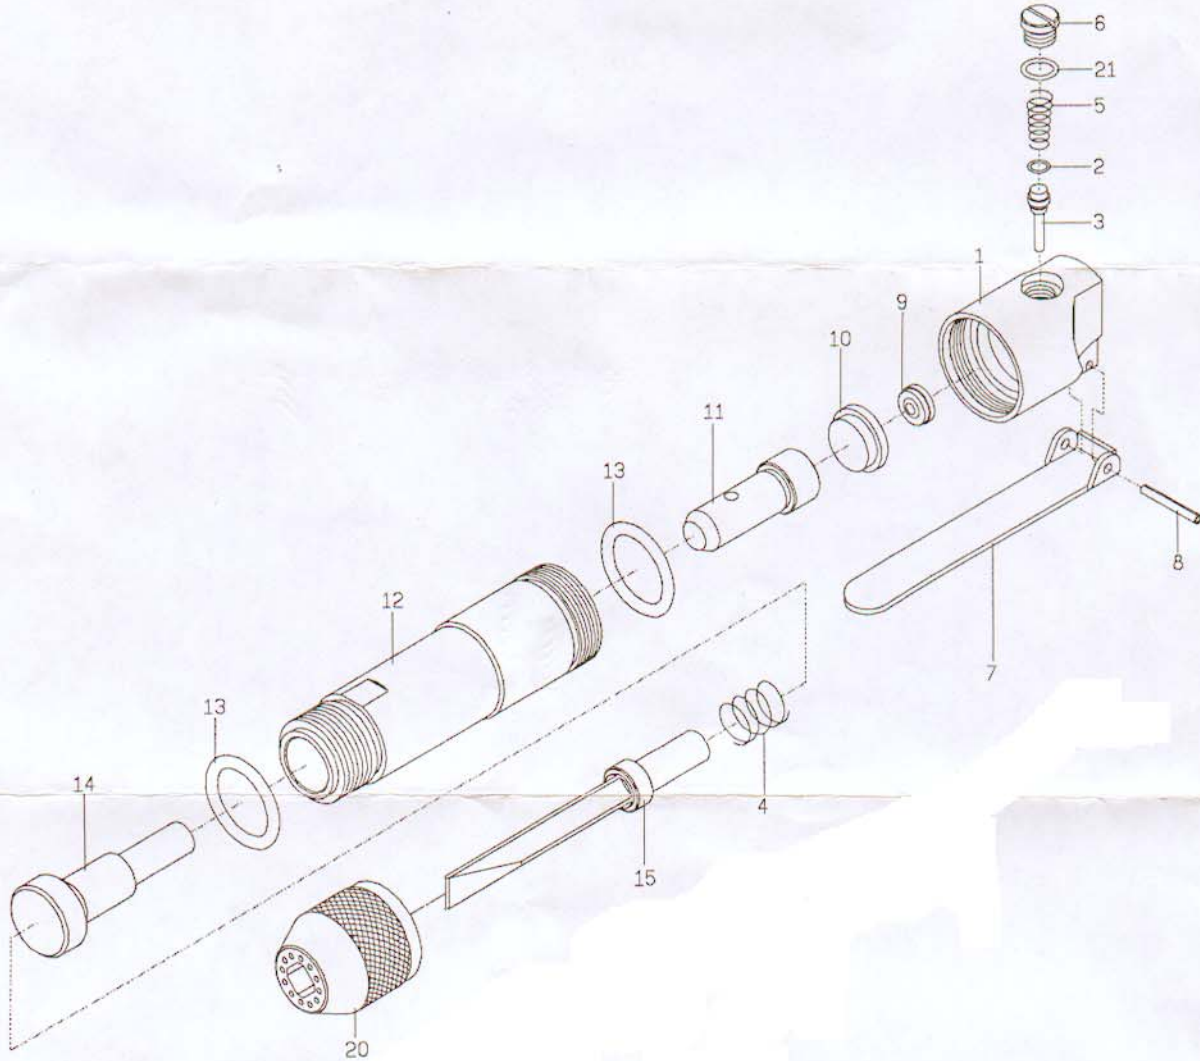

吉生 GISON

GP-924 Air Flux Chipper

PARTS LIST

✧ : Consuming Part

Item No.	Part No.	Description	Qty.	Item No.	Part No.	Description	Qty.
1	924001	Backhead	1	12	924012	Barrel Sleeve	1
2	924002	O-Ring	1	13	924013	O-Ring	2
3	924003	Throttle Valve	1	14	924014	Needle Driver	1
4	924004	Spring	1	15	924015	Chisel	1
5	924005	Spring	1				
6	924006	Valve Cap	1				
7	924007	Lever	1				
8	924008	Pin	1				
9	924009	Rubber Cushion	1	20	924020	Nut	1
10	924010	Fear Valve Block	1	21	924021	O-Ring	1
✧ 11	924011	Piston	1				

※ If you need to order parts, please mark both Parts No. and Description.