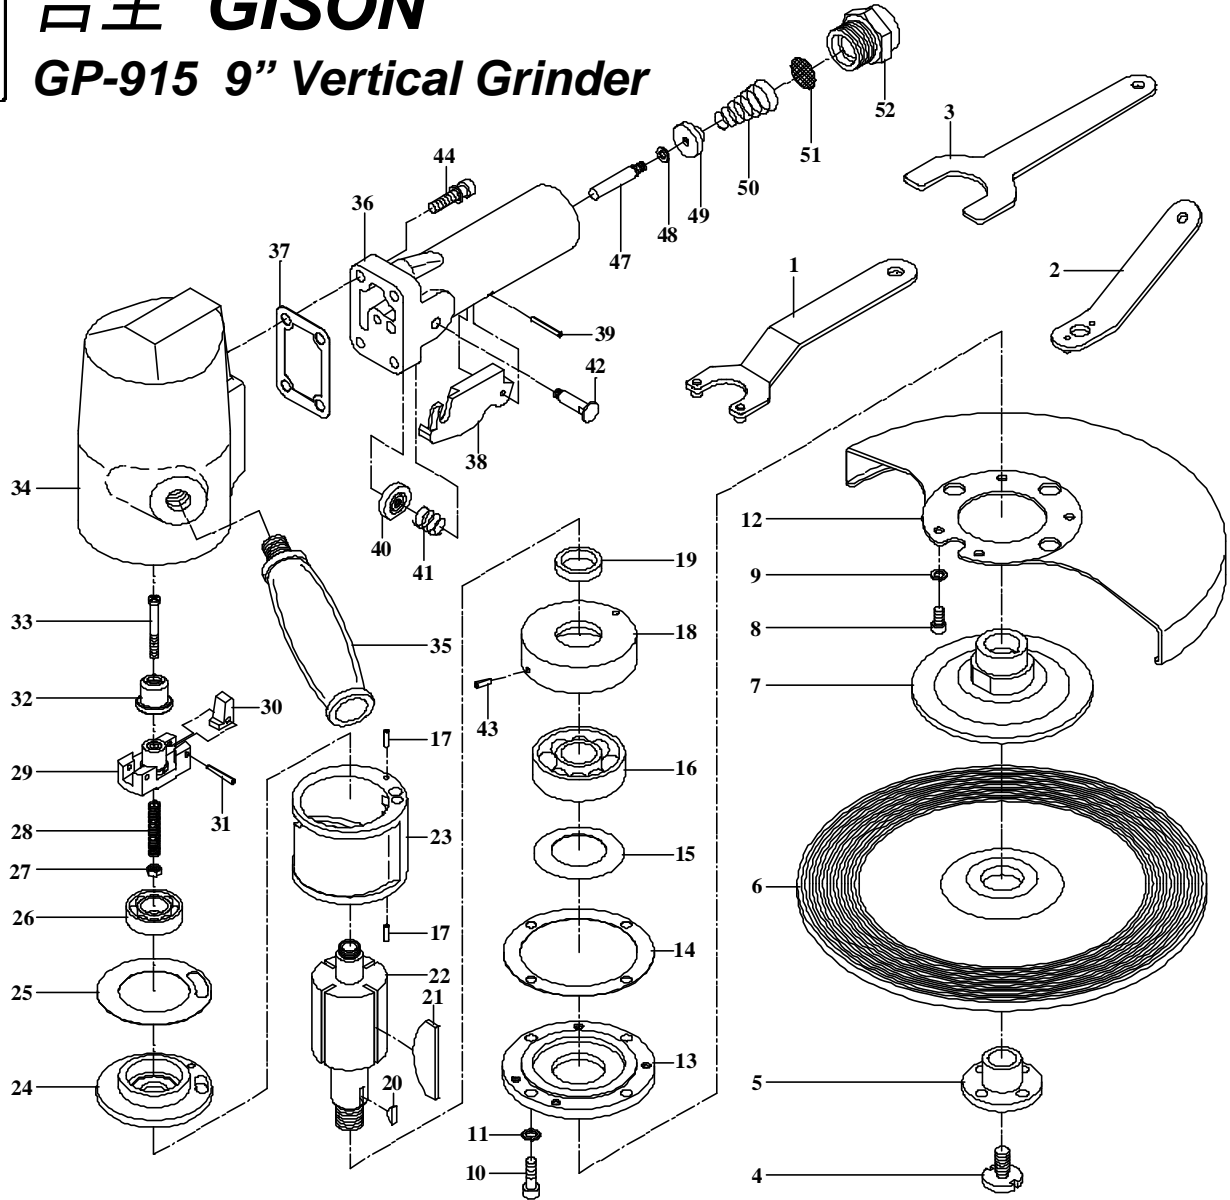

吉生 GISON

GP-915 9" Vertical Grinder

PARTS LIST

✳ : Consuming Part

Item No.	Part No.	Description	Qty.	Item No.	Part No.	Description	Qty.
1	829047	Disc Spanner	1	✳ 26	B6002ZZ	Ball Bearing	1
2	832040	Disc Spanner	1	27	NH4	Nut	1
3	915003	Stop Spanner	1	28	S035	Spring	1
4	915004	Screw	1	29	915029	Governor	1
5	915005	Pad Nut	1	30	915030	Pendulum	2
6	915006	Disc Wheel	1	31	SP019	Spring Pin	2
7	915007	Disc Receiver	1	32	915032	Plunger	1
8	CAP017	Screw	4	33	915033	Screw	1
9	SPW5	Washer	4	34	915034	Body	1
10	CAP018	Screw	4	35	829027	Dead Handle	1
11	SPW6	Spring Washer	4	36	916036	Handle	1
12	915012	Disc Cover	1	37	915037	Gasket	1
13	915013	Body Cover	1	38	916038	Lever	1
14	915014	Gasket	1	39	SP026	Spring Pin	1
15	915015	Retainer	1	40	916040	Nut Spacer	1
✳ 16	B6304ZZ	Ball Bearing	1	41	S022	Spring	1
17	SP001	Spring Pin	2	42	916042	Latch	1
18	915018	Front Plate	1	43	SP025	Spring Pin	1
19	915019	Pipe Sleeve	1	44	CAP003	Screw	4
20	KR002	Key	1	47	916047	Valve Sleeve	1
✳ 21	915021	Rotor Blade	4	48	T5X14	Washer	1
22	915022	Rotor	1	49	915049	Valve Stem	1
23	915023	Cylinder	1	✳ 50	S013	Spring	1
24	915024	Rear Plate	1	51	420001	Screen	1
25	915025	Gasket	1	52	420002	Hose Adapter	1