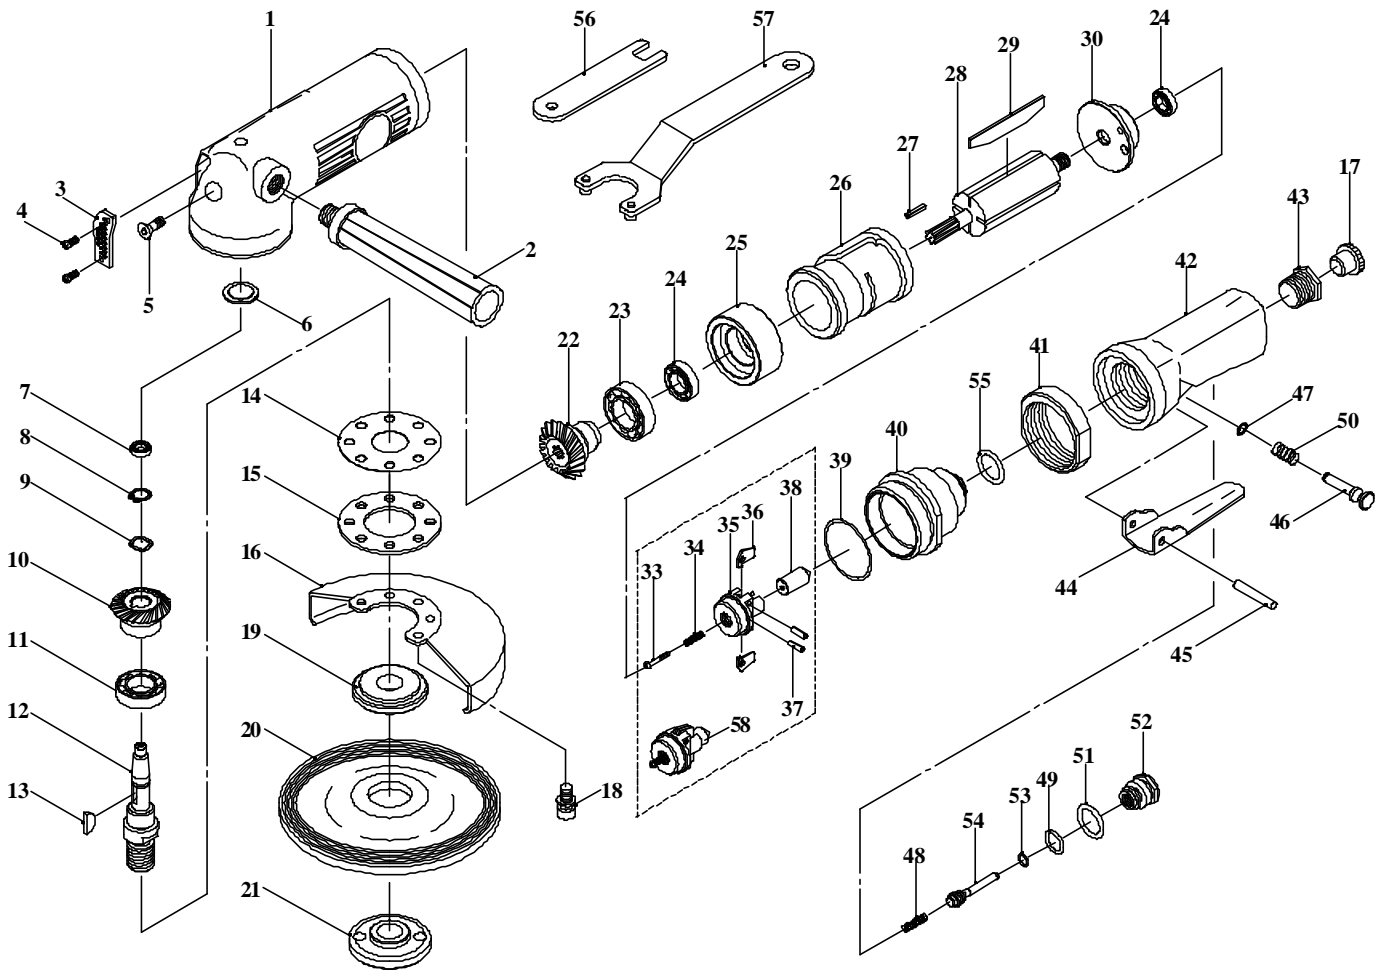

吉生 GISON

GP-911 5" Angle Grinder

PART LIST

✳ : Consumin Parts

Gut Nr. Item No.	Teil Nr. Part No.	Description	Qty	Gut Nr. Item No.	Teil Nr. Part No.	Description	Qty
1	832001	Body	1	✳ 29	829019	Rotor Blade	4
2	832006	Grip	1	30	829018	Rear Plate	1
3	832064	Exhaust Cover	1	33	832042	Adjust Screw	1
4	TP3X10	Screw	2	34	S026	Spring	1
5	MT001	Screw	1	35	832044	Governor	1
6	832019	Spacer	1	36	832045	Pendulum	8
7	B626ZZ	Ball Bearing	1	37	SP017	Spring Pin	2
8	C10	Retaining Ring	1	38	832046	Plunger	1
9	WW10	Wave Washer	1	39	OR032	O-Ring	1
✳ 10	832010	Bevel Gear	1	40	911040	Governor Case	1
11	B6202ZZ	Ball Bearing	1	41	911041	Coupling Nut	1
12	911012	Gear Shaft	1	42	911042	Valve Housing	1
13	KR002	Key	1	43	832057	Hose Adapter	1
14	832008	Gasket	1	44	831053	Lever	1
15	832007	Retainer	1	45	SP028	Spring Pin	1
16	911016	Disc Cover(5")	1	46	831056	Safe Lever	1
17	829046	Plastic Cover	1	47	C5	Retaining Ring	1
18	CAP015	Cap Screw	5	48	S022	Spring	1
19	911019	Disc Nut	1	49	OR002	O-Ring	1
20	911020	Disc Wheel	1	✳ 50	S028	Valve Spring	1
21	911021	Disc Receiver	1	51	OR031	O-Ring	1
22	832015	Pinion Gear	1	52	911052	Bushing	1
23	B6201	Ball Bearing	1	53	OR034	O-Ring	1
24	B608ZZ	Ball Bearing	2	✳ 54	831061	Valve Stem	1
25	829023	Front Plate	1	55	OR030	O-Ring	1
26	829022	Cylinder	1	56	832041	Stop Spanner	1
27	SP025	Spring Pin	1	57	829047	Disc Spanner	1
28	832024	Rotor	1	58	832h01	Governor Ass.	1