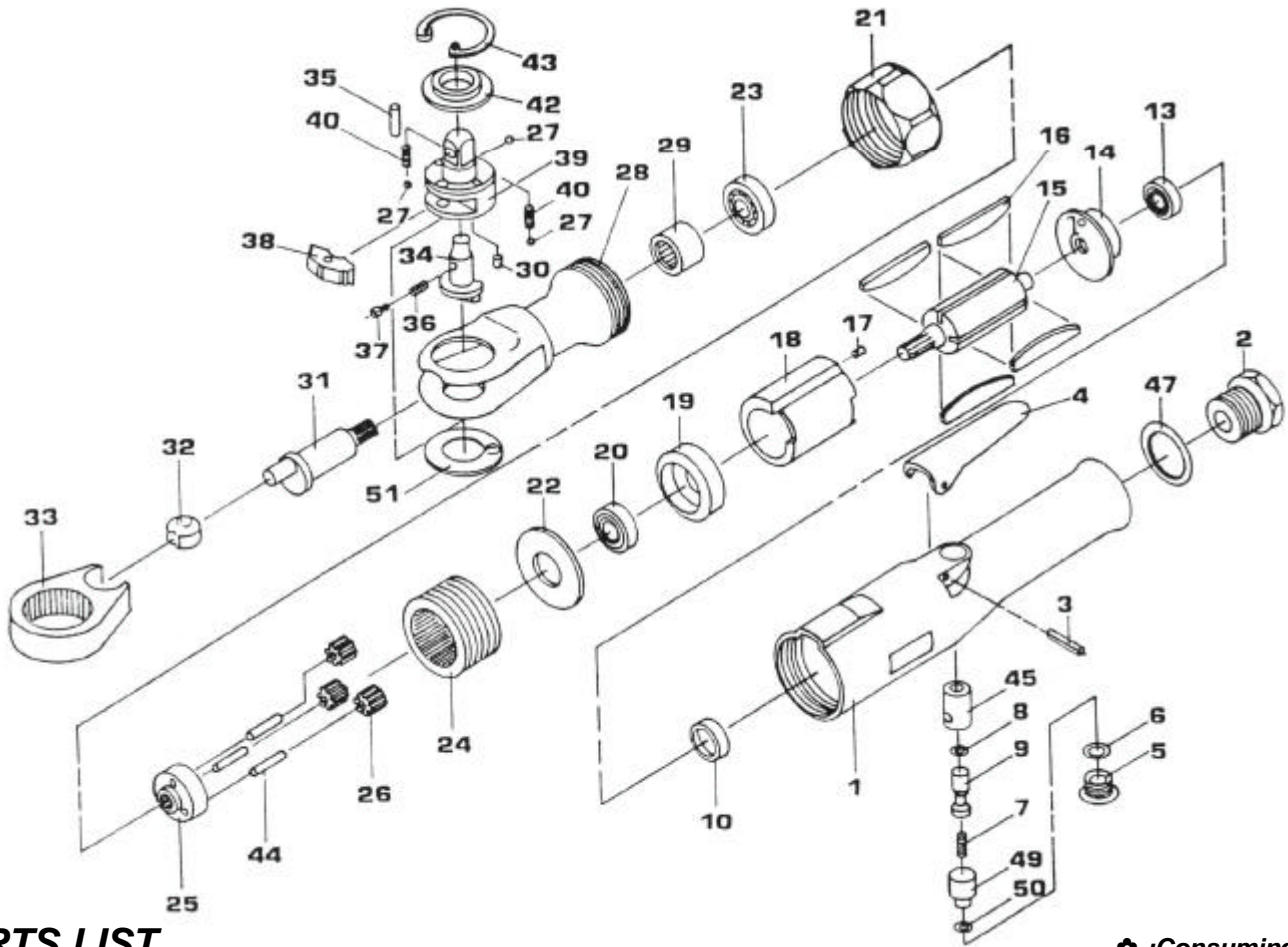

GISON Pneumatic Tools

GP-857 1/2" Heavy Duty Ratchet Wrench

PARTS LIST

✳ :Consuming Part

Item No.	Part No.	Description	Qty.	Item No.	Part No.	Description	Qty.
1	857001	Motor Housing	1	31	857031	Crank Shaft	1
2	857002	Inlet Bushing	1	32	857032	Drive Bushing	1
3	857003	Spring Pin	1	33	857033	Yoke	1
4	857004	Throttle Lever	1	34	857034	Reverse Button	1
5	857005	Valve Screw	1	35	857035	Needle Roller	1
✳ 6	857006	O-Ring	1	36	857036	Reverse Spring	1
7	857007	Valve Spring	1	37	857037	Lock Pin	1
✳ 8	857008	O-Ring	1	38	857038	Pawl	1
9	857009	Valve Stem	1	39	857039	Ratchet Anvil	1
10	857010	Bearing Cap	1	40	857040	Spring	2
13	857013	Ball Bearing	1	42	857042	Thrust Washer	1
14	857014	Rear End Plate	1	43	857043	Internal Stop Ring	1
15	857015	Rotor	1	44	857044	Needle Roller	1
✳ 16	857016	Rotor Blade	4	45	857045	Bushing	1
17	857017	Spring Pin	1	47	857047	O-Ring	1
18	857018	Cylinder	1	49	857049	Air Regulator	1
19	857019	Front End Plate	1	✳ 50	857050	O-Ring	1
20	857020	Ball Bearing	1	51	857051	Washer	1
21	857021	Clamp Nut	1	K01	857K01	Throttle Handle Kit (1,2,3,4,45,47)	1
22	857022	Washer	1	K02	857K02	Valve Kit (5,6,7,8,9,49,50)	1
✳ 24	857024	Internal Gear	1	K03	857K03	Idler Gear Kit (25,26,44)	1
25	857025	Idler Gear Plate	1	K04	857K04	Ratchet Head Kit (27,30,34,35,36,37,38,39,40,42,43)	1
26	857026	Idler Gear	3	K05	857K05	Ratchet Housing Kit (23,28,29)	1
27	857027	Steel Ball	3				
28	857028	Ratchet Bearing	1				
29	857029	Needle Bearing	1				
30	857030	Spring Pin	1				