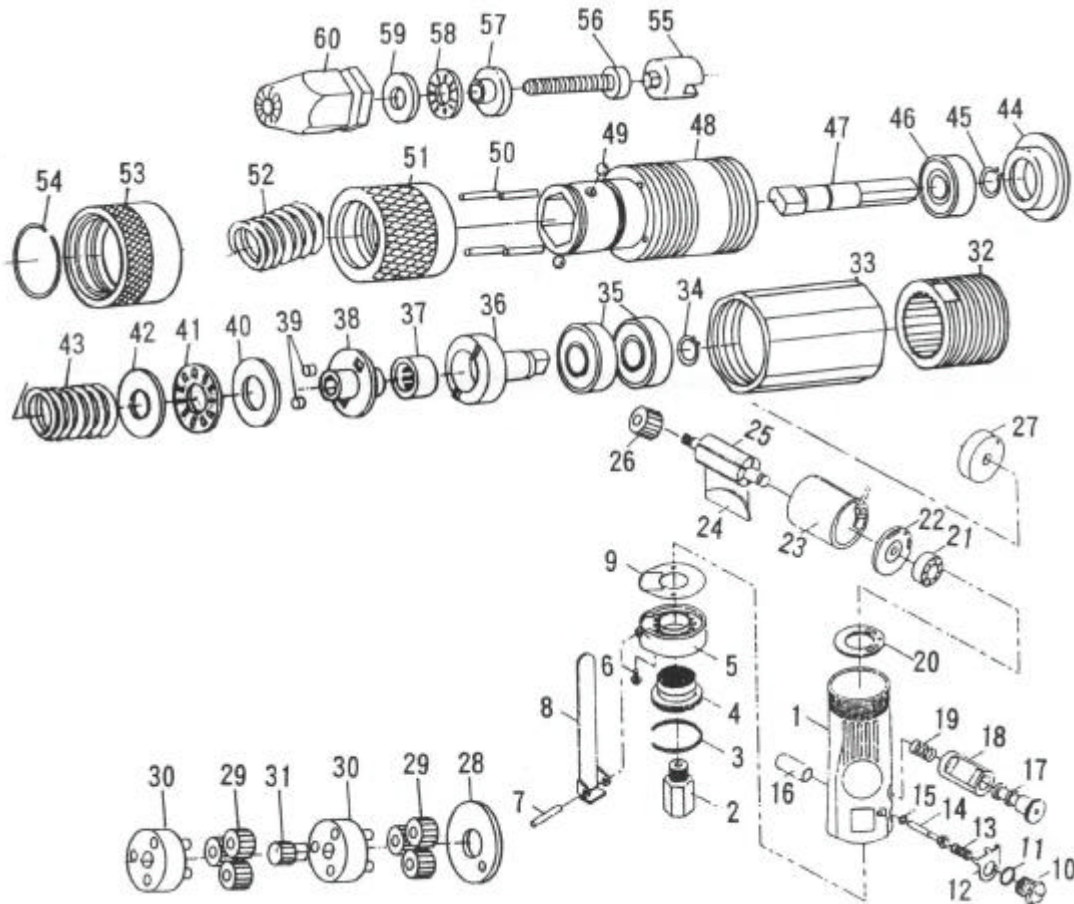

吉生 GISON

GP-836S6 Air Pull-Setters

PARTS LIST

✦ : Consuming Part

Item No.	Part No.	Description	Qty.	Item No.	Part No.	Description	Qty
1	836S601	Motor Housing	1	31	836S631	Gear	1
2	836S602	Inlet Bushing	1	32	836S632	Planet Cage (Long)	1
3	836S603	Stop Ring	1	33	836S633	Connecting Tube (Long)	1
4	836S604	Deflector	1	34	836S634	Retainer Ring	1
5	836S605	Housing Cap	1	35	836S635	Ball Bearing	2
6	836S606	Screw	2	36	836S636	Clutch	1
7	836S607	Spring Pin	1	37	836S637	Ball Bearing	1
8	836S608	Lever	1	38	836S638	Steel Ball Fixing Plate	1
9	836S609	Gasket	1	39	836S639	Cam Rider Ball	2
10	836S610	Valve Screw	1	40	836S640	Washer	1
11	836S611	O-Ring	1	41	836S641	Ball Bearing	1
12	836S612	Reverse Retainer	1	42	836S642	Washer	1
13	836S613	Valve Spring	1	43	836S643	Change Valve Spring	1
14	836S614	Throttle Valve	1	44	836S644	Drive Housing	1
15	836S615	O-Ring	1	45	836S645	Retaining Ring	1
16	836S616	Valve Bushing	1	46	836S646	Ball Bearing	1
17	836S617	Reverse Valve	1	47	836S647	Internal Gear	1
18	836S618	Reverse Bushing	1	48	836S648	Nose Housing	1
19	836S619	Reverse Spring	1	49	836S649	Cam Rider Ball	2
20	836S620	Gasket	1	50	836S650	Pin	4
21	836S621	Ball Bearing	1	51	836S651	Torque Adjusting Cap	1
22	836S622	Rear End Plate	1	52	836S652	Change Valve Spring	1
23	836S623	Cylinder	1	53	836S653	Pin Stopper Washer	1
✦ 24	836S624	Rotor Blade	5	54	836S654	Spring Receiver	1
25	836S625	Rotor	1	55	836S655	Spindle (Back)	1
26	836S626	Gear	1	56	836S656	Screw	1
27	836S627	Front End Plate	1	57	836S657	Spindle Lock Screw	1
28	836S628	Washer	1	58	836S658	Ball Bearing	1
✦ 29	836S629	Planet Gear (15T)	6	59	836S659	Washer	1
30	836S630	Planet Pin	2	60	836S660	Spindle Cover	1