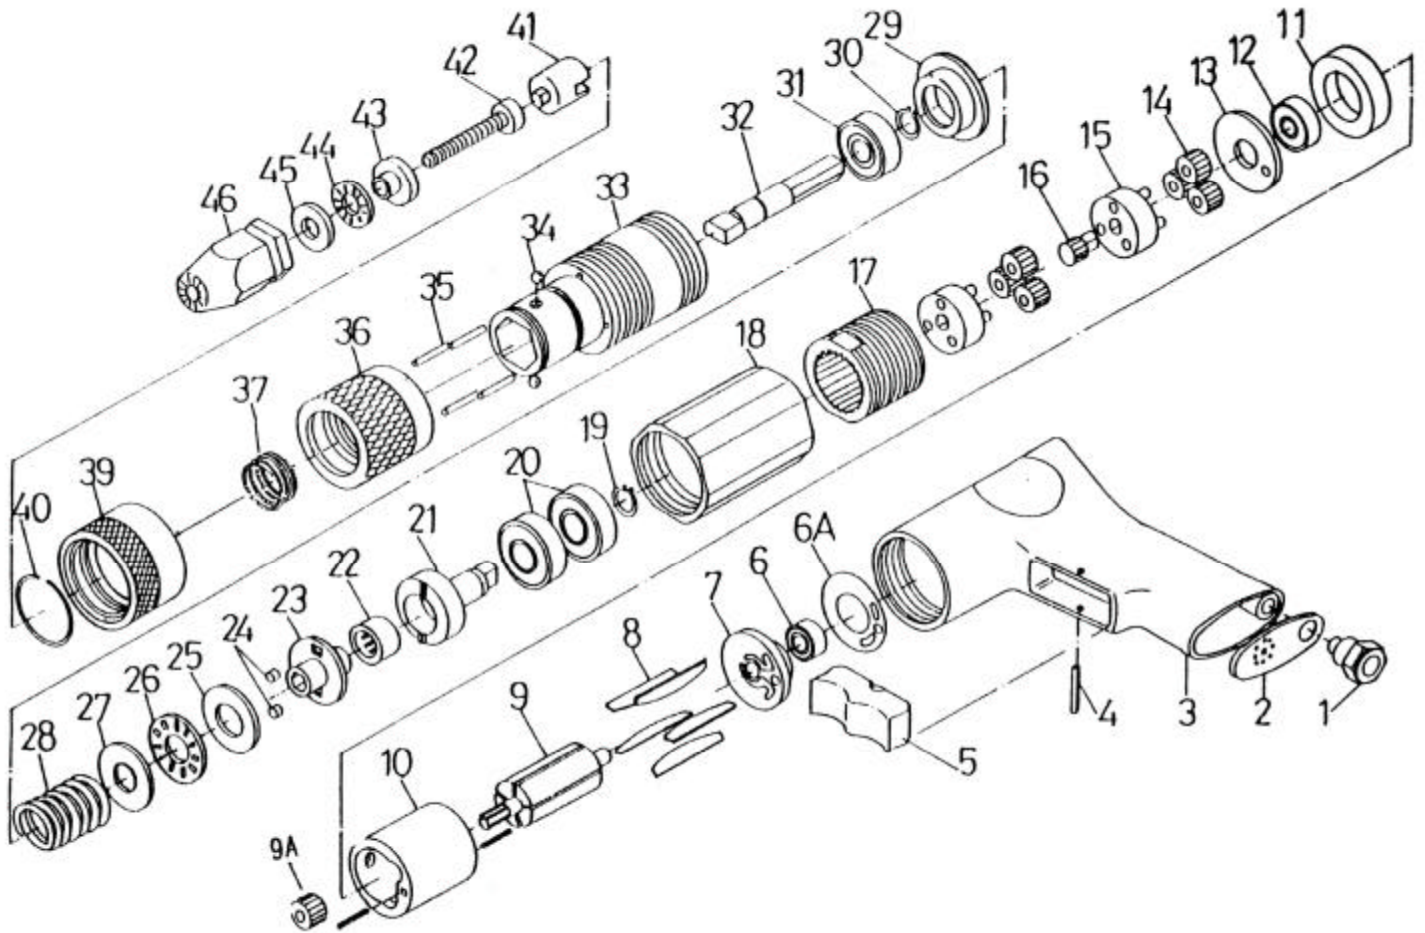

吉生 GISON

GP-836G6/G7 Air Pull-Setters

PARTS LIST

✳ : Consuming Part

Item No.	Part No.	Description	Qty.	Item No.	Part No.	Description	Qty
1	836G601	Air Inlet	1	23	836G623	Steel Ball Fixing Plate	1
2	836G602	Duffuser-Exhaust	1	24	836G624	Cam Rider Ball	2
3	836G603	Handle Assembly	1	25	836G625	Washer	1
4	836G604	Pin	1	26	836G626	Ball Bearing	1
5	836G605	Trigger	1	27	836G627	Washer	1
6	836G606	Ball Bearing	1	28	836G628	Change Value Spring	1
6A	836G606A	Gasket	1	29	836G629	Drive Housing	1
7	836G607	Rear Plate	1	30	836G630	Retaining Ring	1
✳ 8	836G608	Rotor Blade	5	31	836G631	Ball Bearing	1
9	836G609	Rotor	1	32	836G632	Internal Gear	1
9A	836G609A	Planet Gear	1	33	836G633	Nose Housing	1
10	836G610	Cylinder	1	34	836G634	Cam Rider Ball	2
11	836G611	Front End Plate	1	35	836G635	Pin	4
12	836G612	Ball Bearing	1	36	836G636	Torque Adjusting Cap	1
13	836G613	Washer	1	37	836G637	Change Value Spring	1
✳ 14	836G614	Planet Gear (15T)	6	39	836G639	Pin Stopper Washer	1
15	836G615	Planet Pin	2	40	836G640	Spring Receiver	1
16	836G616	Gear	1	41	836G641	Spindle (Back)	1
17	836G617	Planet Cage (Long)	1	42	836G642	Screw	1
18	836G618	Connecting Tube (Long)	1	43	836G643	Spindle Lock Screw	1
19	836G619	Retaining Ring	1	44	836G644	Ball Bearing	1
20	836G620	Ball Bearing	2	45	836G645	Washer	1
21	836G621	Clutch	1	46	836G646	Spindle Cover	1
22	836G622	Ball Bearing	1				